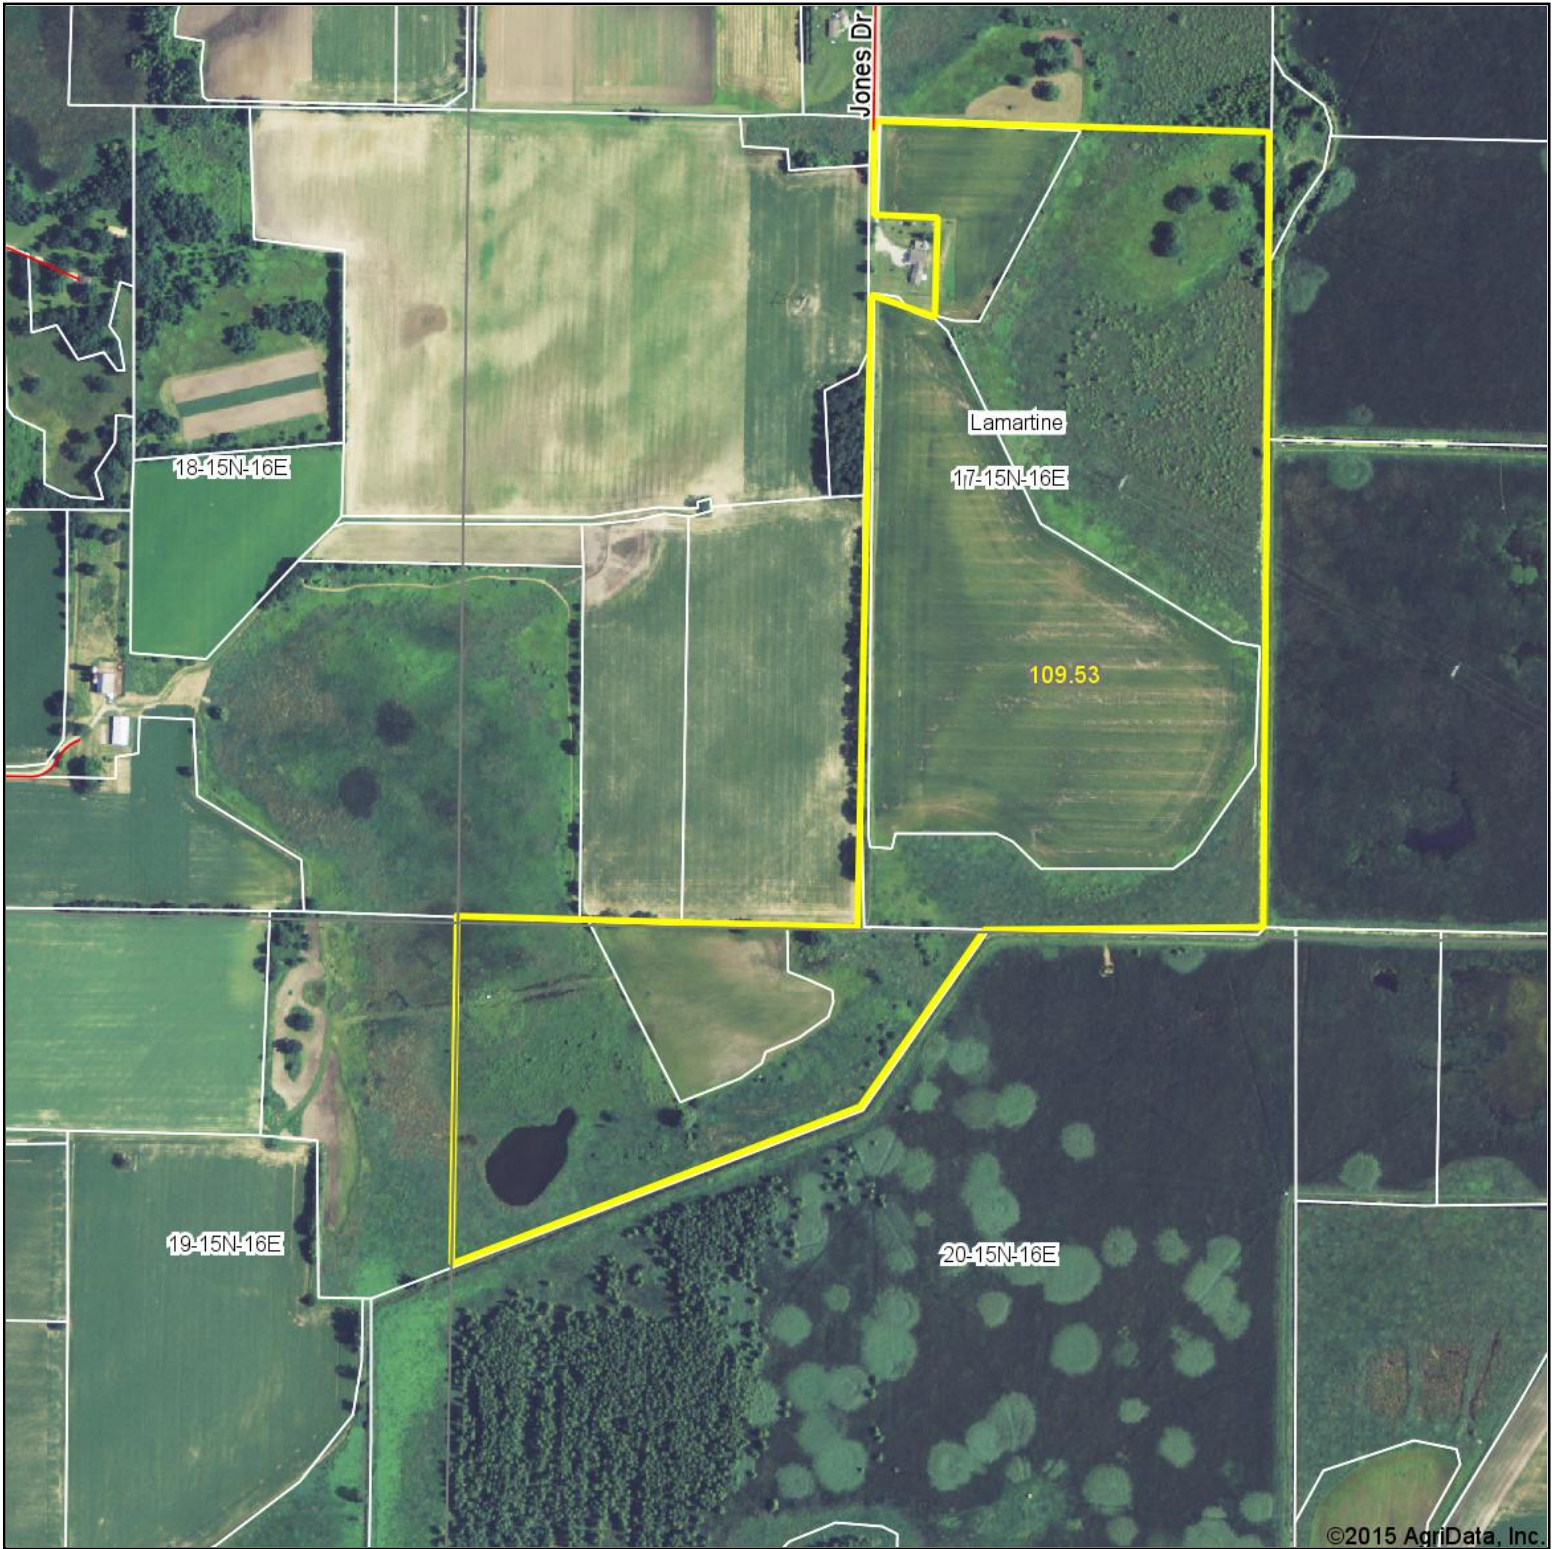

Aerial Map

©2015 AgriData, Inc.

map center: 43° 45' 53.49, 88° 37' 12

scale: 8423

17-15N-16E
Fond Du Lac County
Wisconsin

3/27/2015

Maps Provided By: