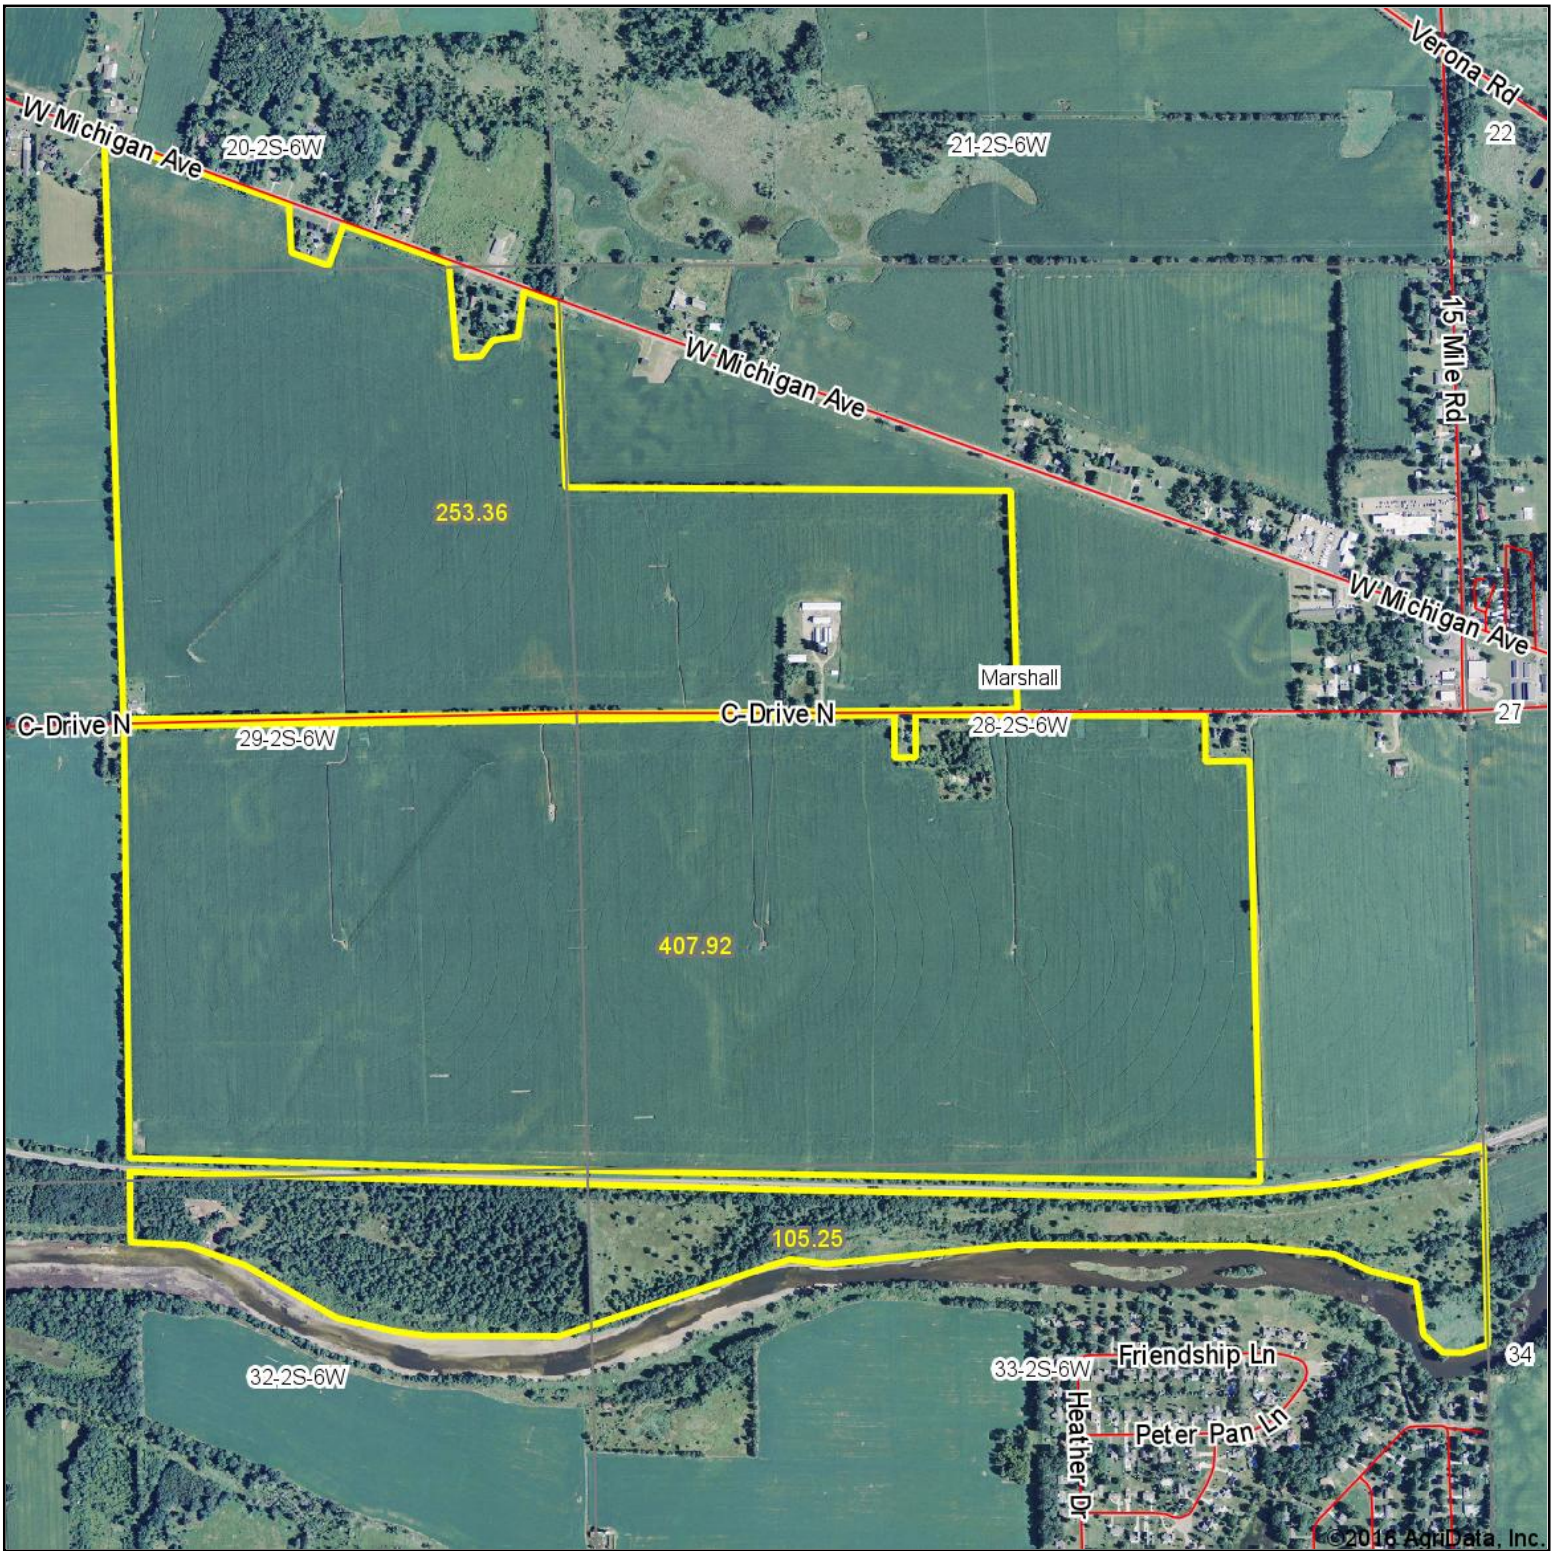

Aerial Map

map center: 42° 16' 3.42, 85° 1' 5.67

Maps Provided By:

CUSTOMIZED ONLINE MAPPING
© AgriData, Inc. 2016 www.AgriDataInc.com

28-2S-6W
Calhoun County
Michigan

3/29/2016