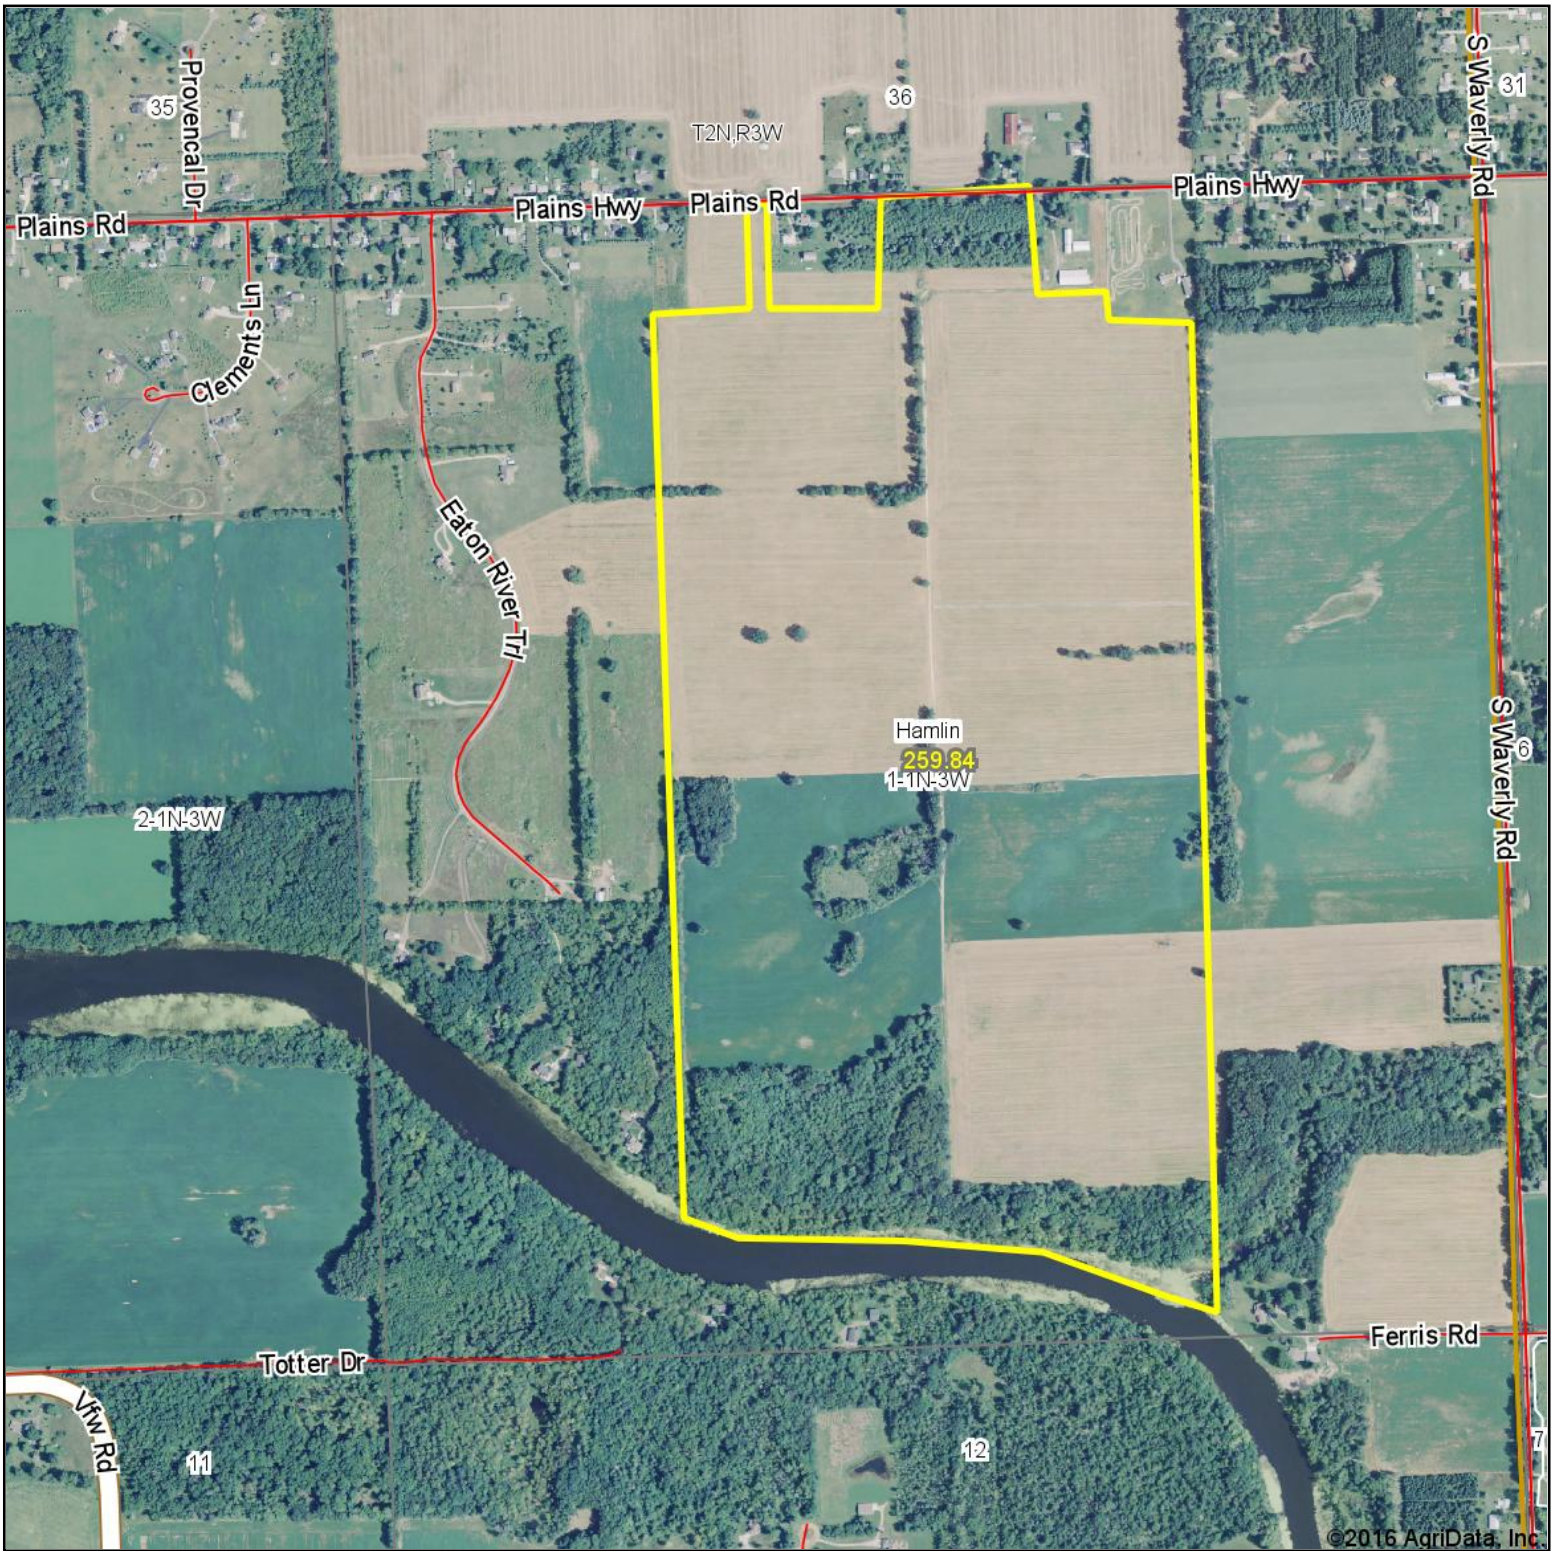

Aerial Map

map center: 42° 30' 7.37, 84° 36' 49.43

Maps Provided By:

CUSTOMIZED ONLINE MAPPING
© AgriData, Inc. 2016 www.AgriDataInc.com

1-1N-3W
Eaton County
Michigan

4/21/2016