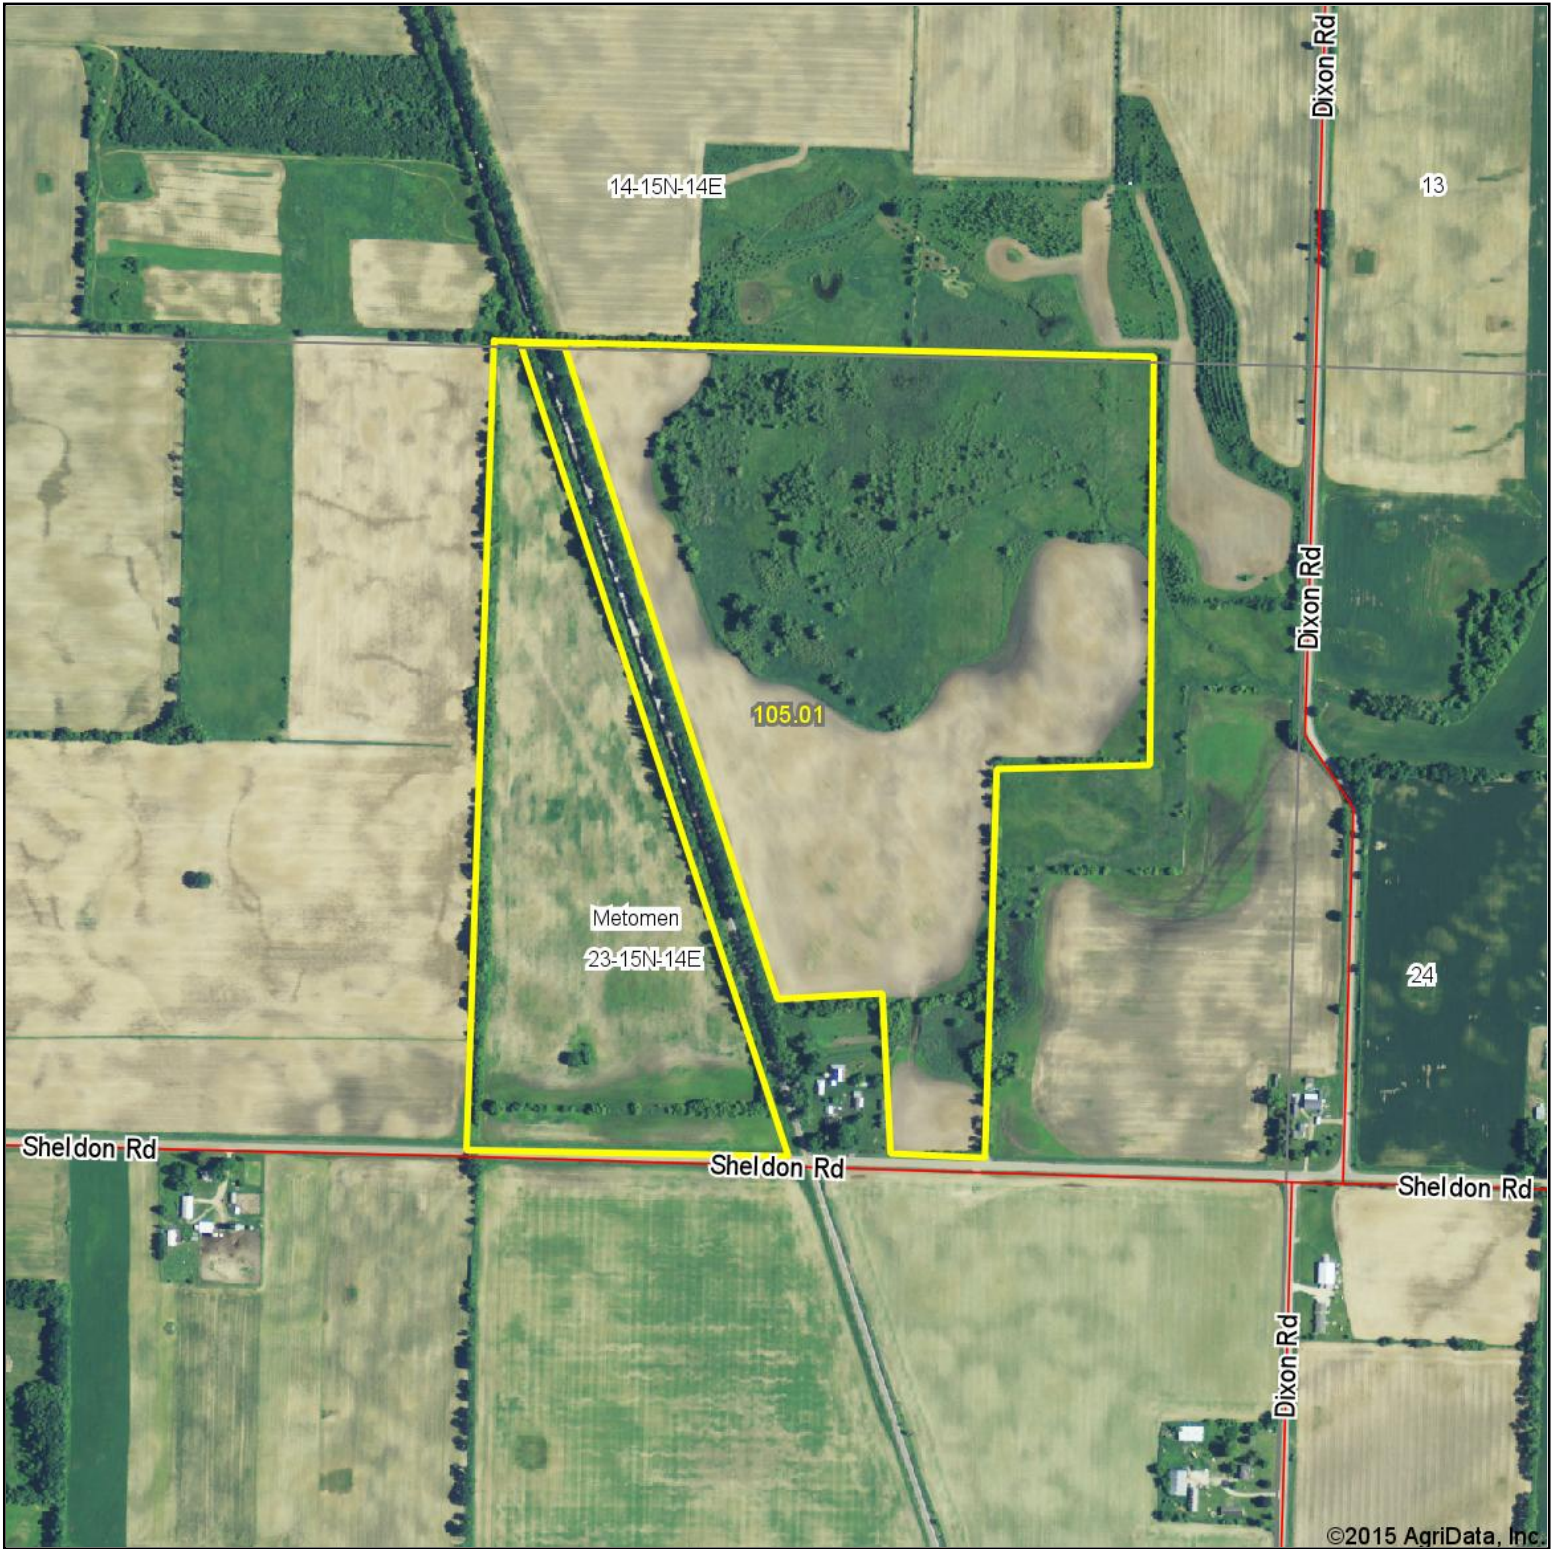

Aerial Map

map center: 43° 45' 36.89, 88° 47' 30.29

scale: 8260

23-15N-14E
Fond Du Lac County
Wisconsin

3/27/2015

Maps Provided By:

© AgriData, Inc. 2014 www.AgriDataInc.com