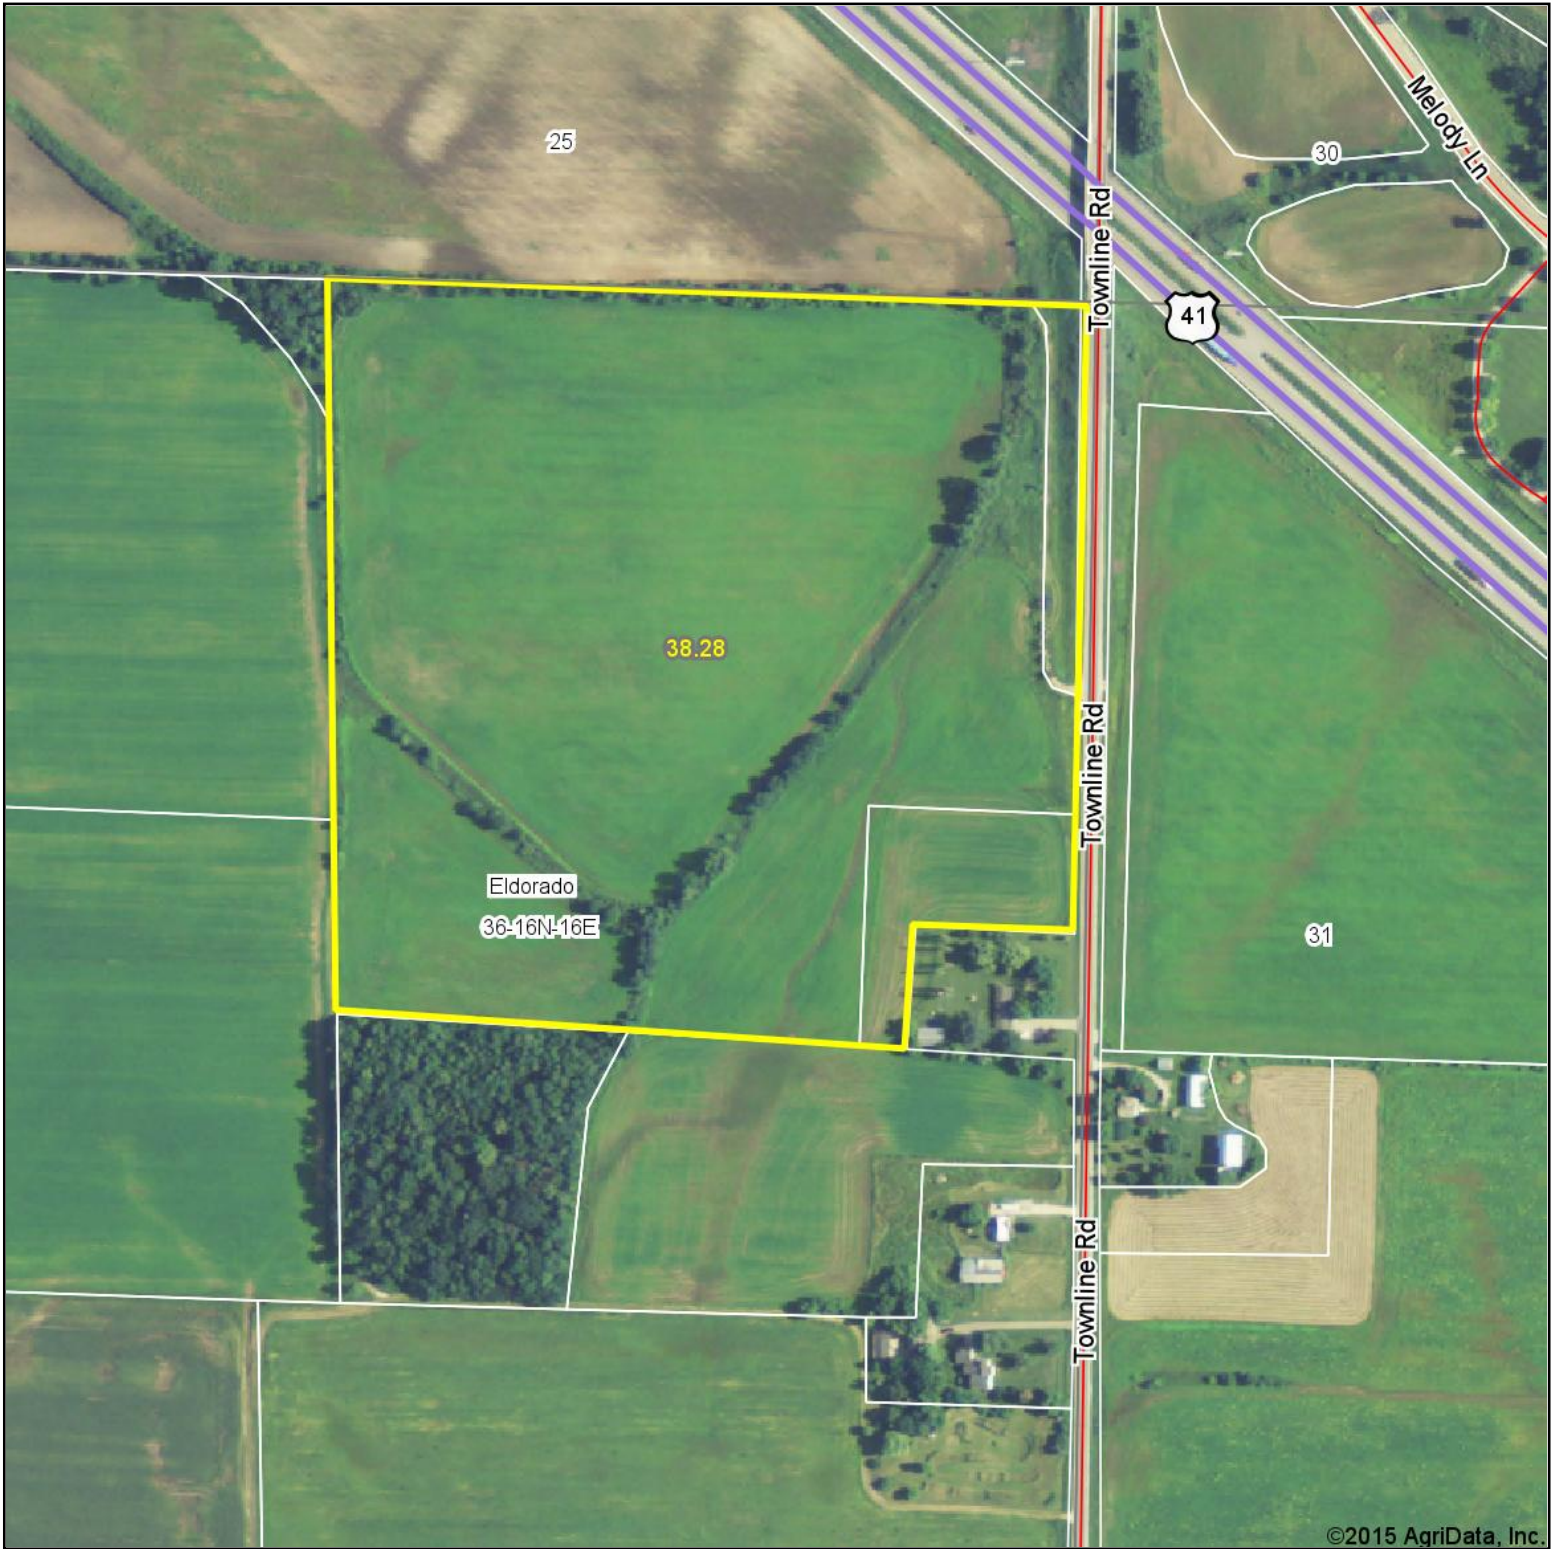

Aerial Map

©2015 AgriData, Inc.

map center: 43° 49' 7.66, 88° 31' 34.68

scale: 4483

36-16N-16E
Fond Du Lac County
Wisconsin

3/27/2015

Maps Provided By:

© AgriData, Inc. 2014 www.AgriDataInc.com