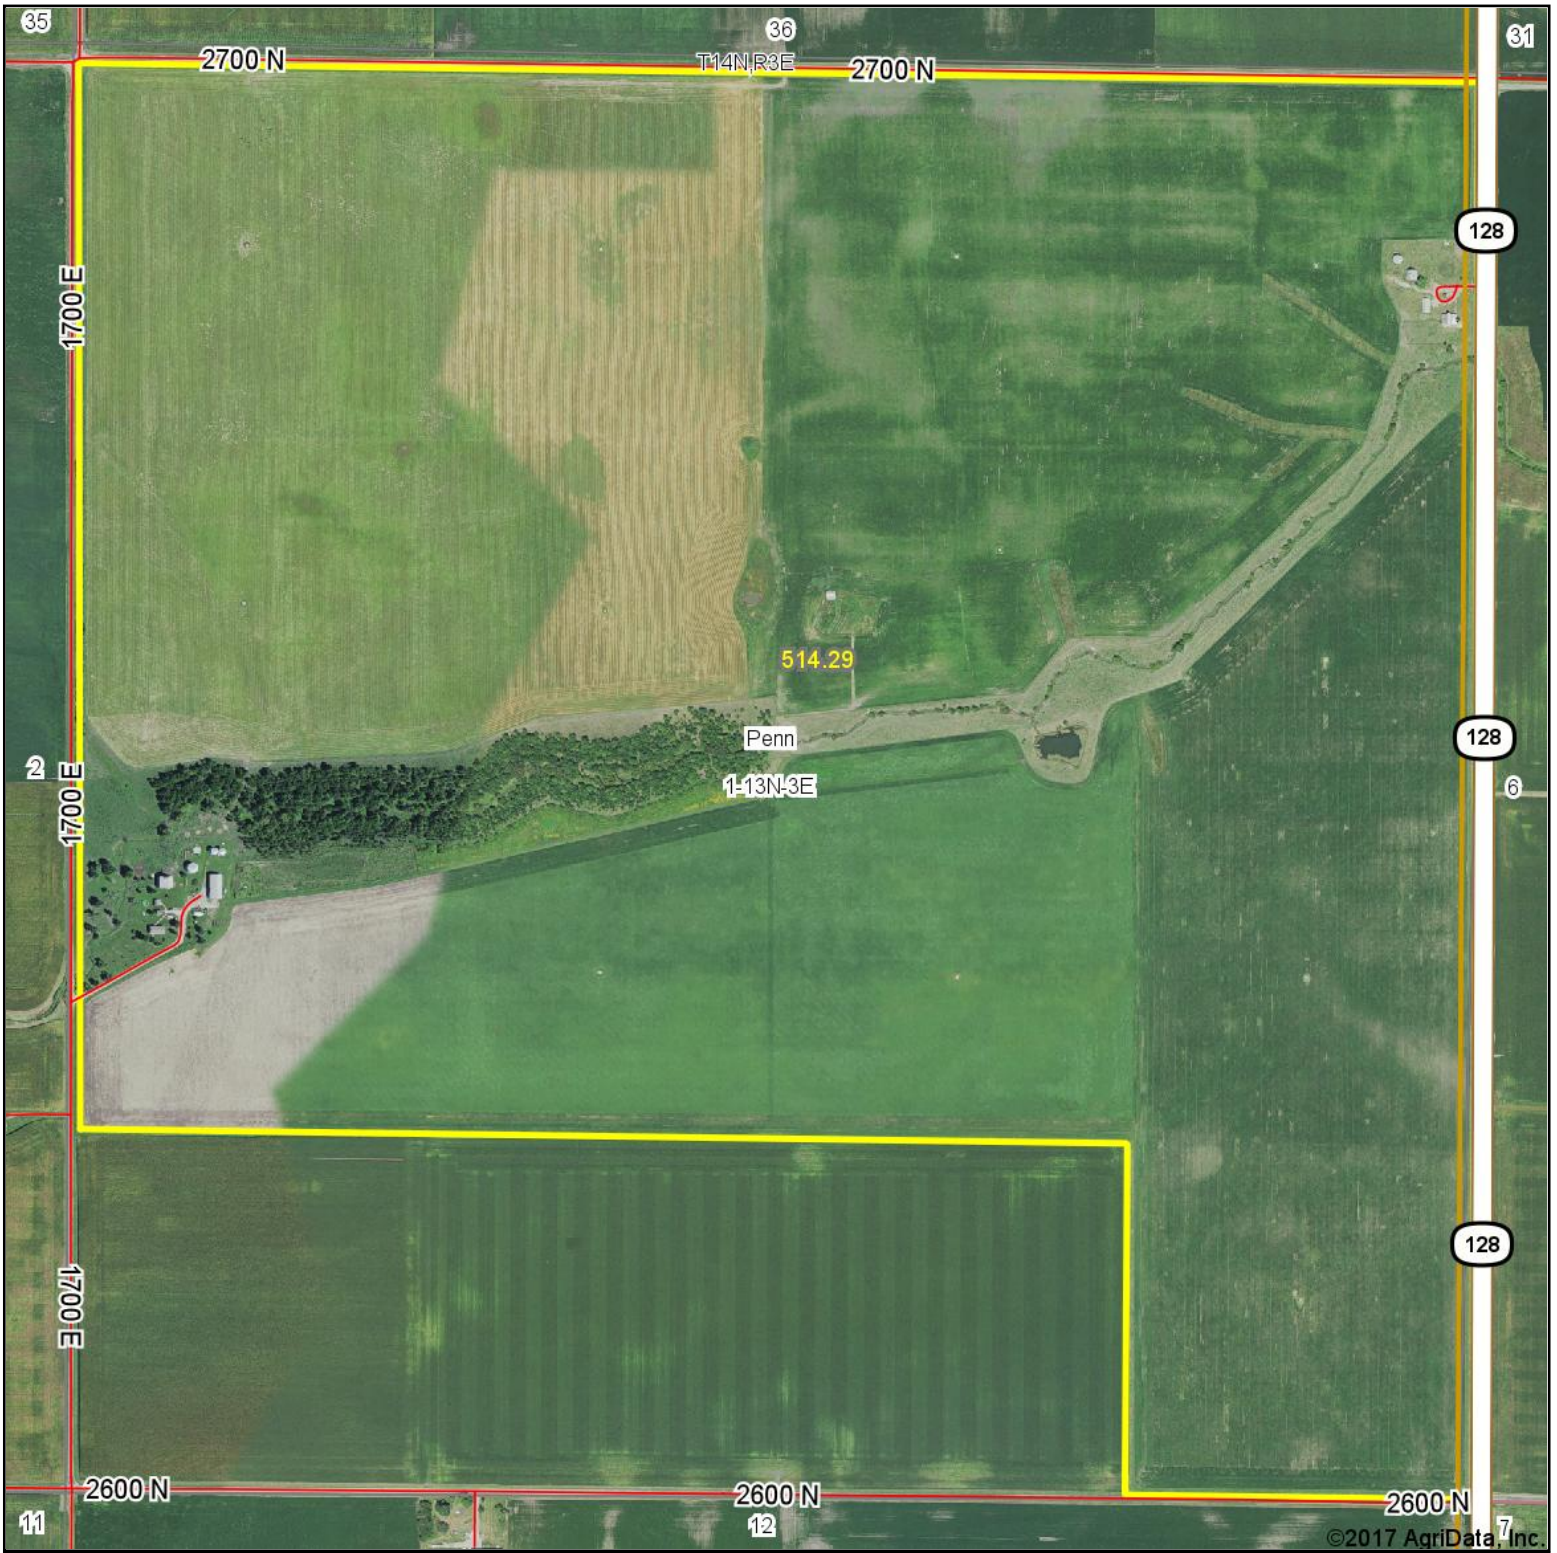

Aerial Map

©2017 AgriData, Inc.

map center: 39° 36' 7.6, -88° 49' 7.8

1-13N-3E
Shelby County
Illinois

6/8/2017