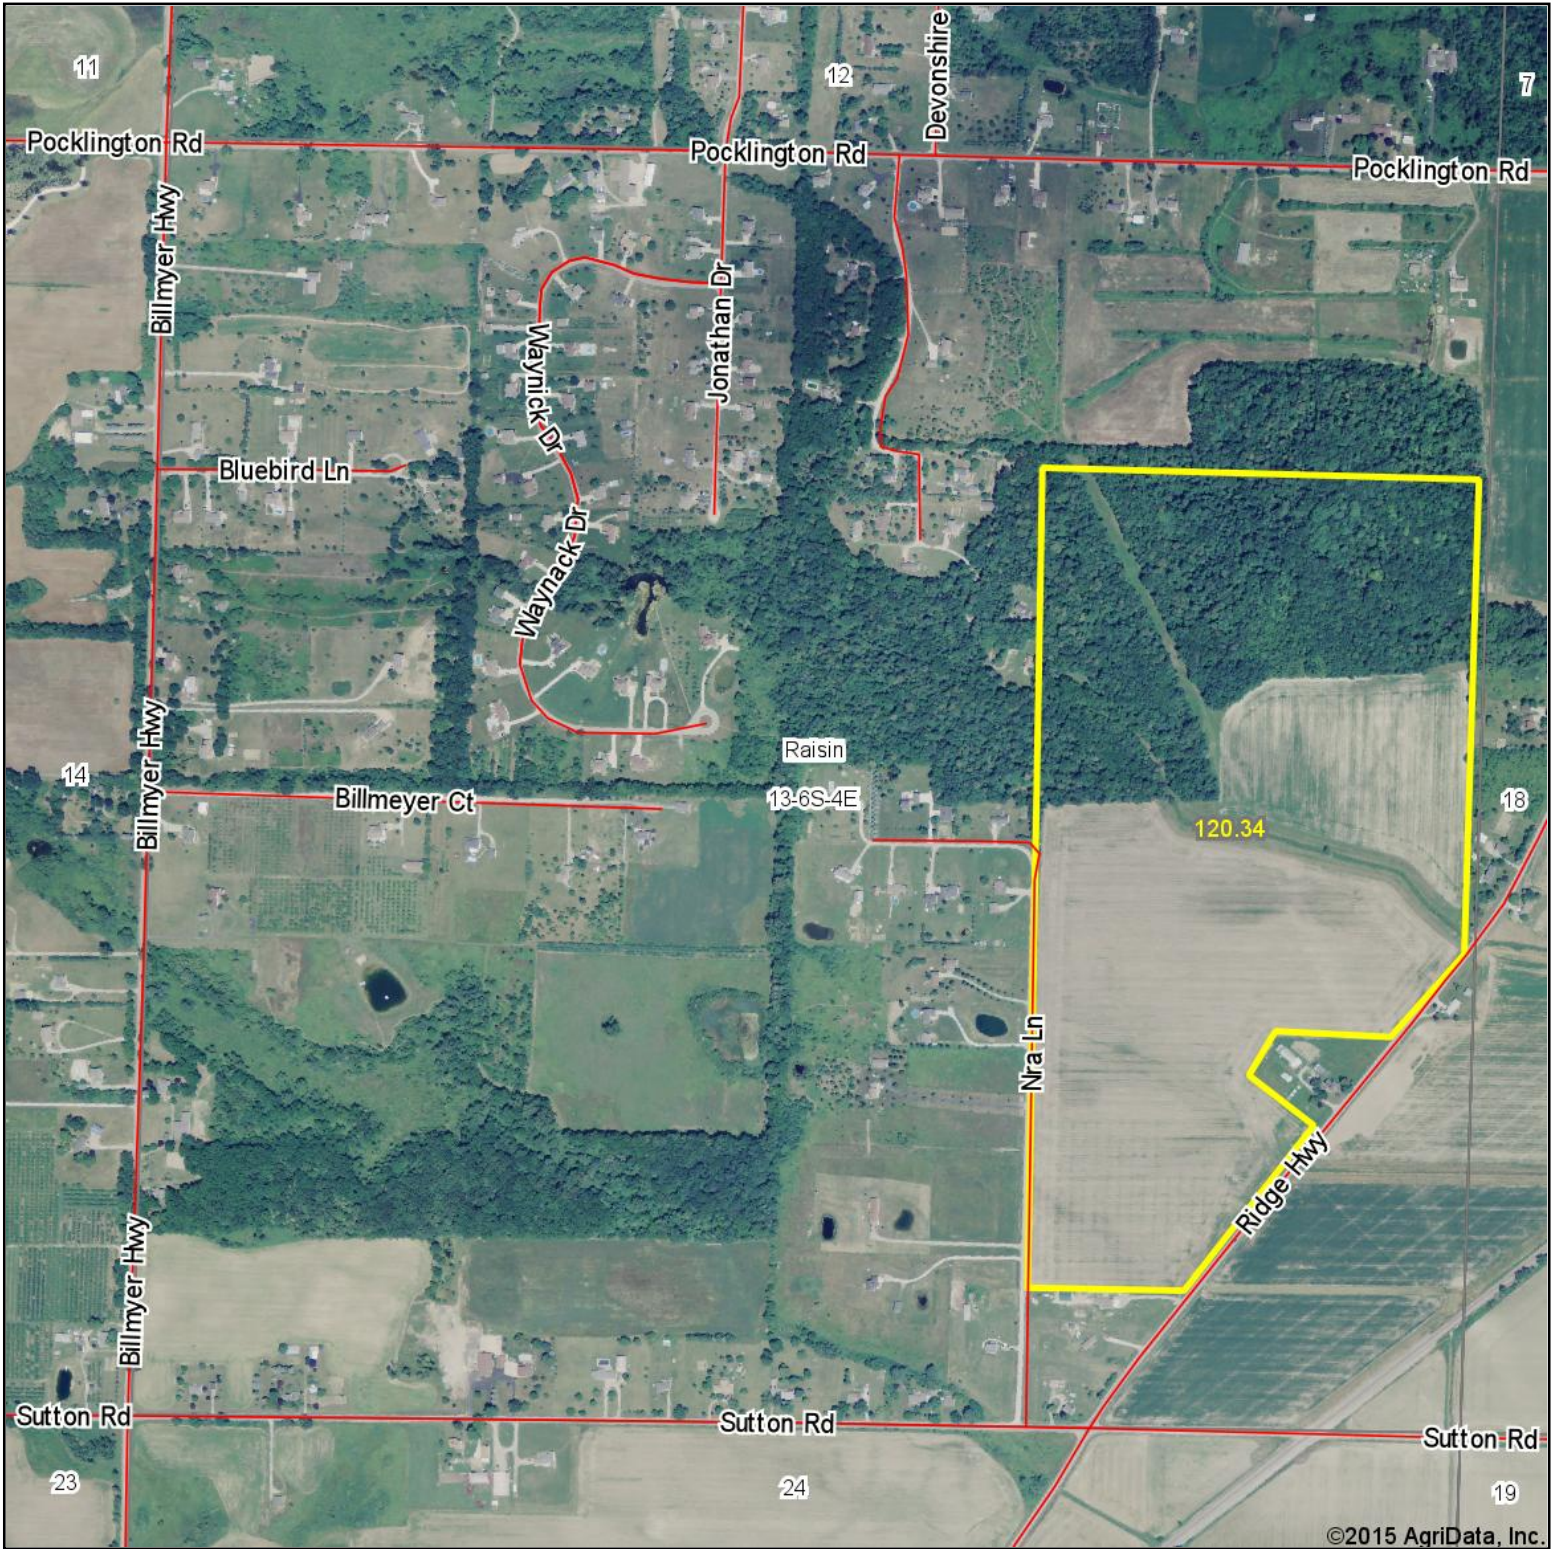

Aerial Map

map center: 41° 57' 26, 83° 53' 47.57

scale: 10639

8/21/2015

Maps Provided By:

CUSTOMIZED ONLINE MAPPING
© AgriData, Inc. 2014 www.AgriDataInc.com

13-6S-4E
Lenawee County
Michigan