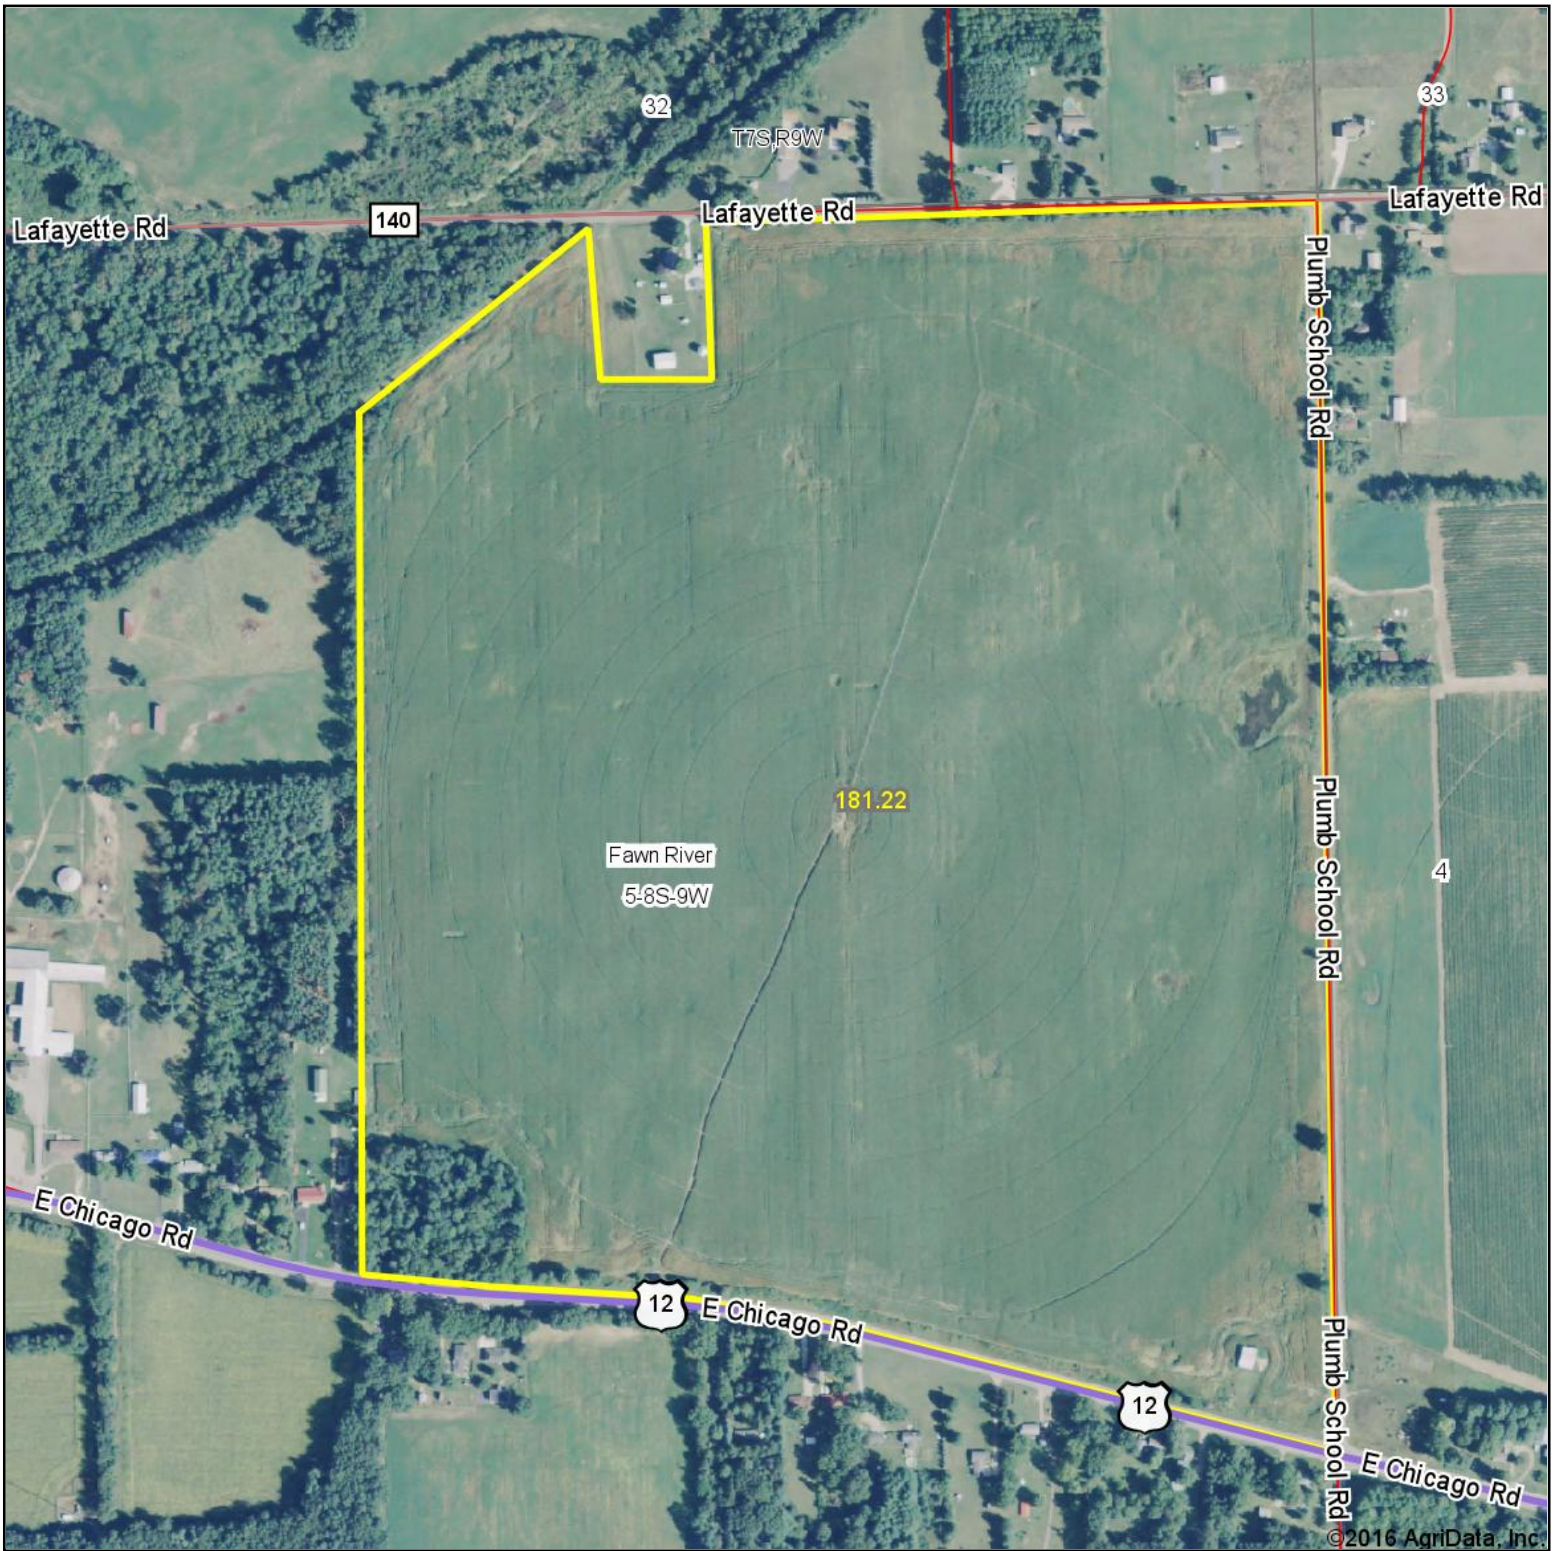

# Aerial Map

map center: 41° 48' 22.94, 85° 22' 30.57

Maps Provided By:  
  
CUSTOMIZED ONLINE MAPPING  
© AgriData, Inc. 2016 www.AgriDataInc.com

**5-8S-9W**  
**St Joseph County**  
**Michigan**

2/11/2016