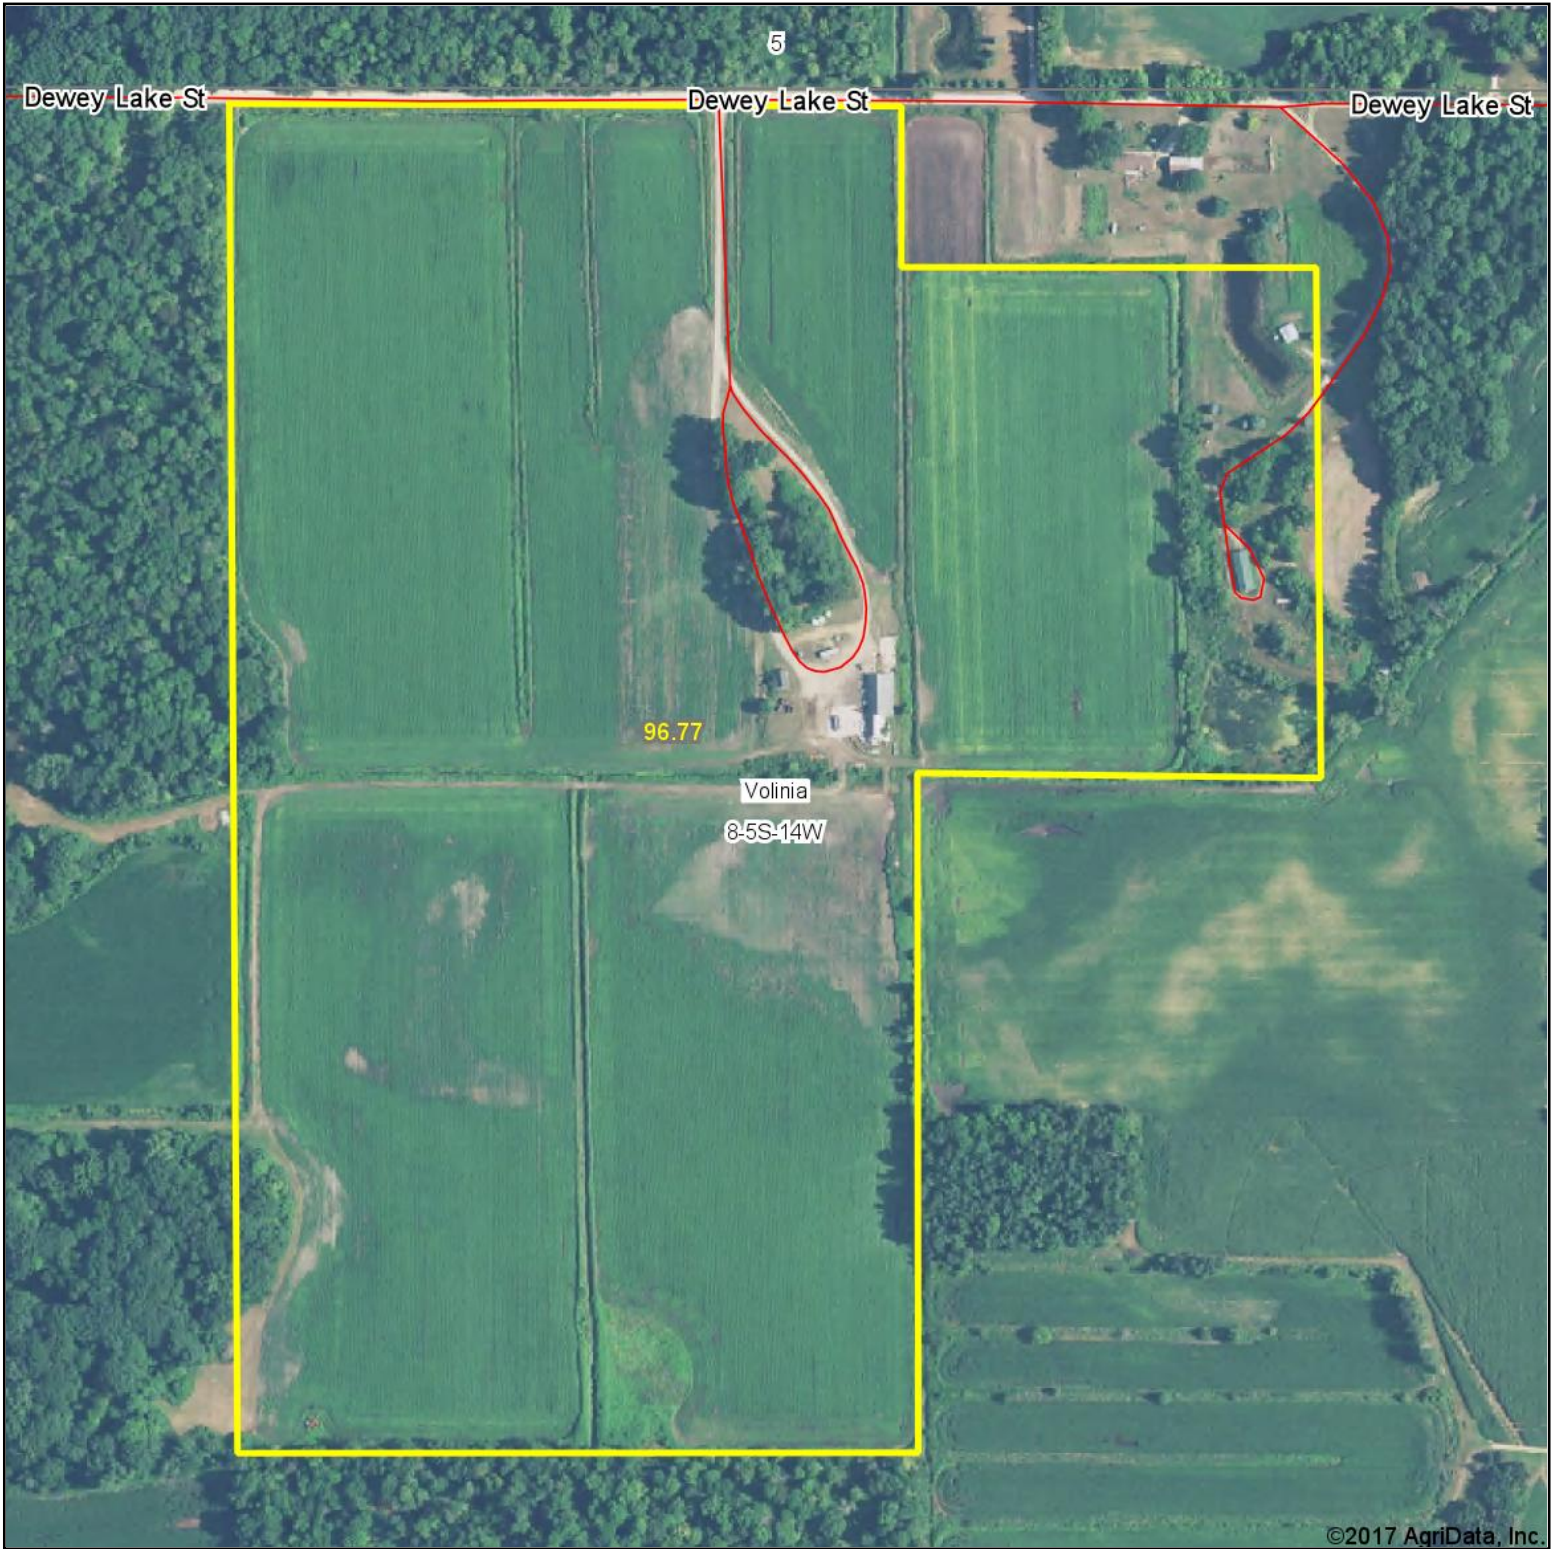

Aerial Map

map center: 42° 3' 7.87, -85° 57' 55.14

8-5S-14W
Cass County
Michigan

3/30/2017