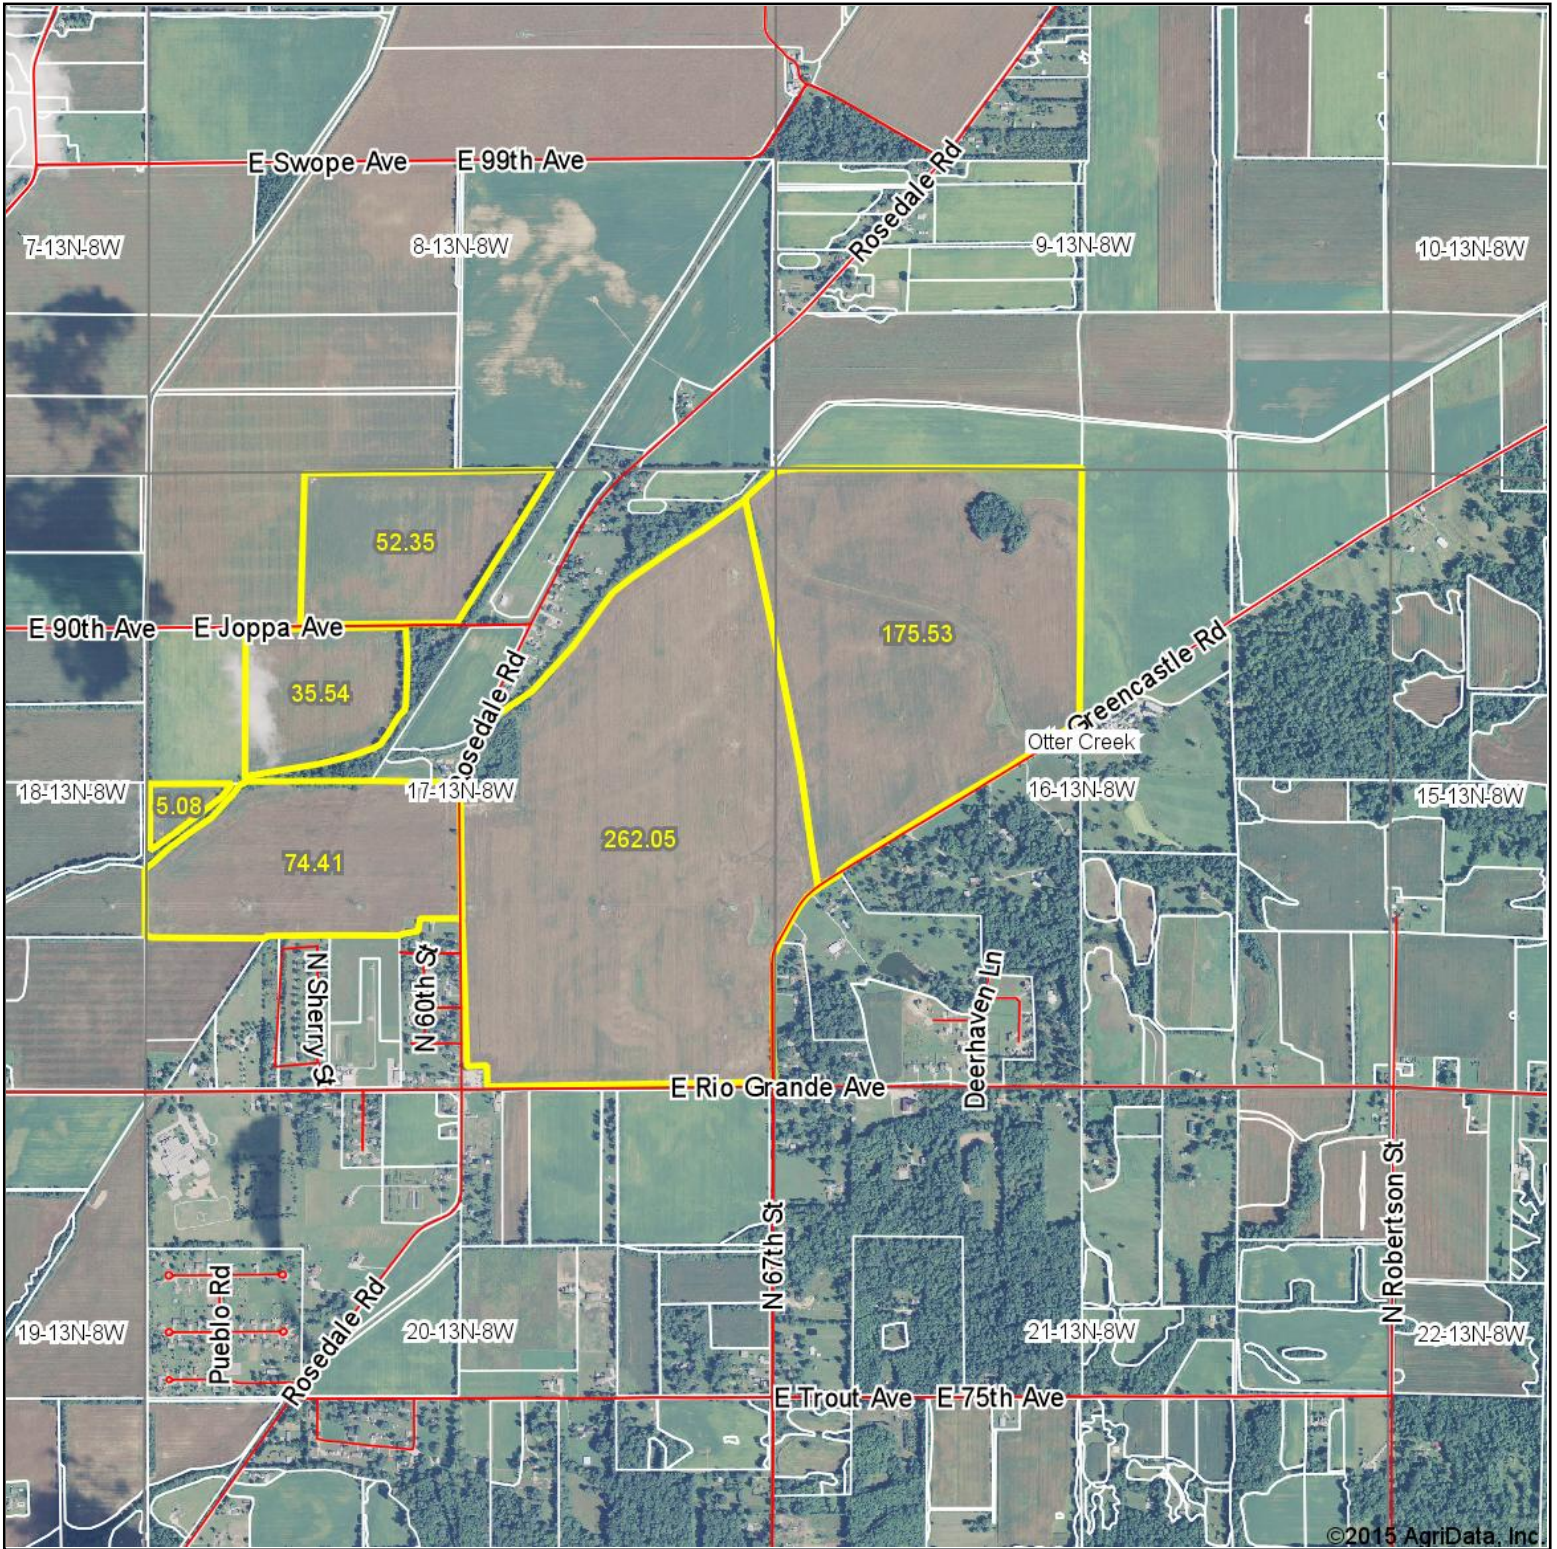

# Aerial Map

map center: 39° 34' 19.97, 87° 18' 50.86  
 scale: 21884

**16-13N-8W**  
**Vigo County**  
**Indiana**

7/7/2015

Maps Provided By:  
  
 CUSTOMIZED ONLINE MAPPING  
 © AgriData, Inc. 2014 www.AgriDataInc.com