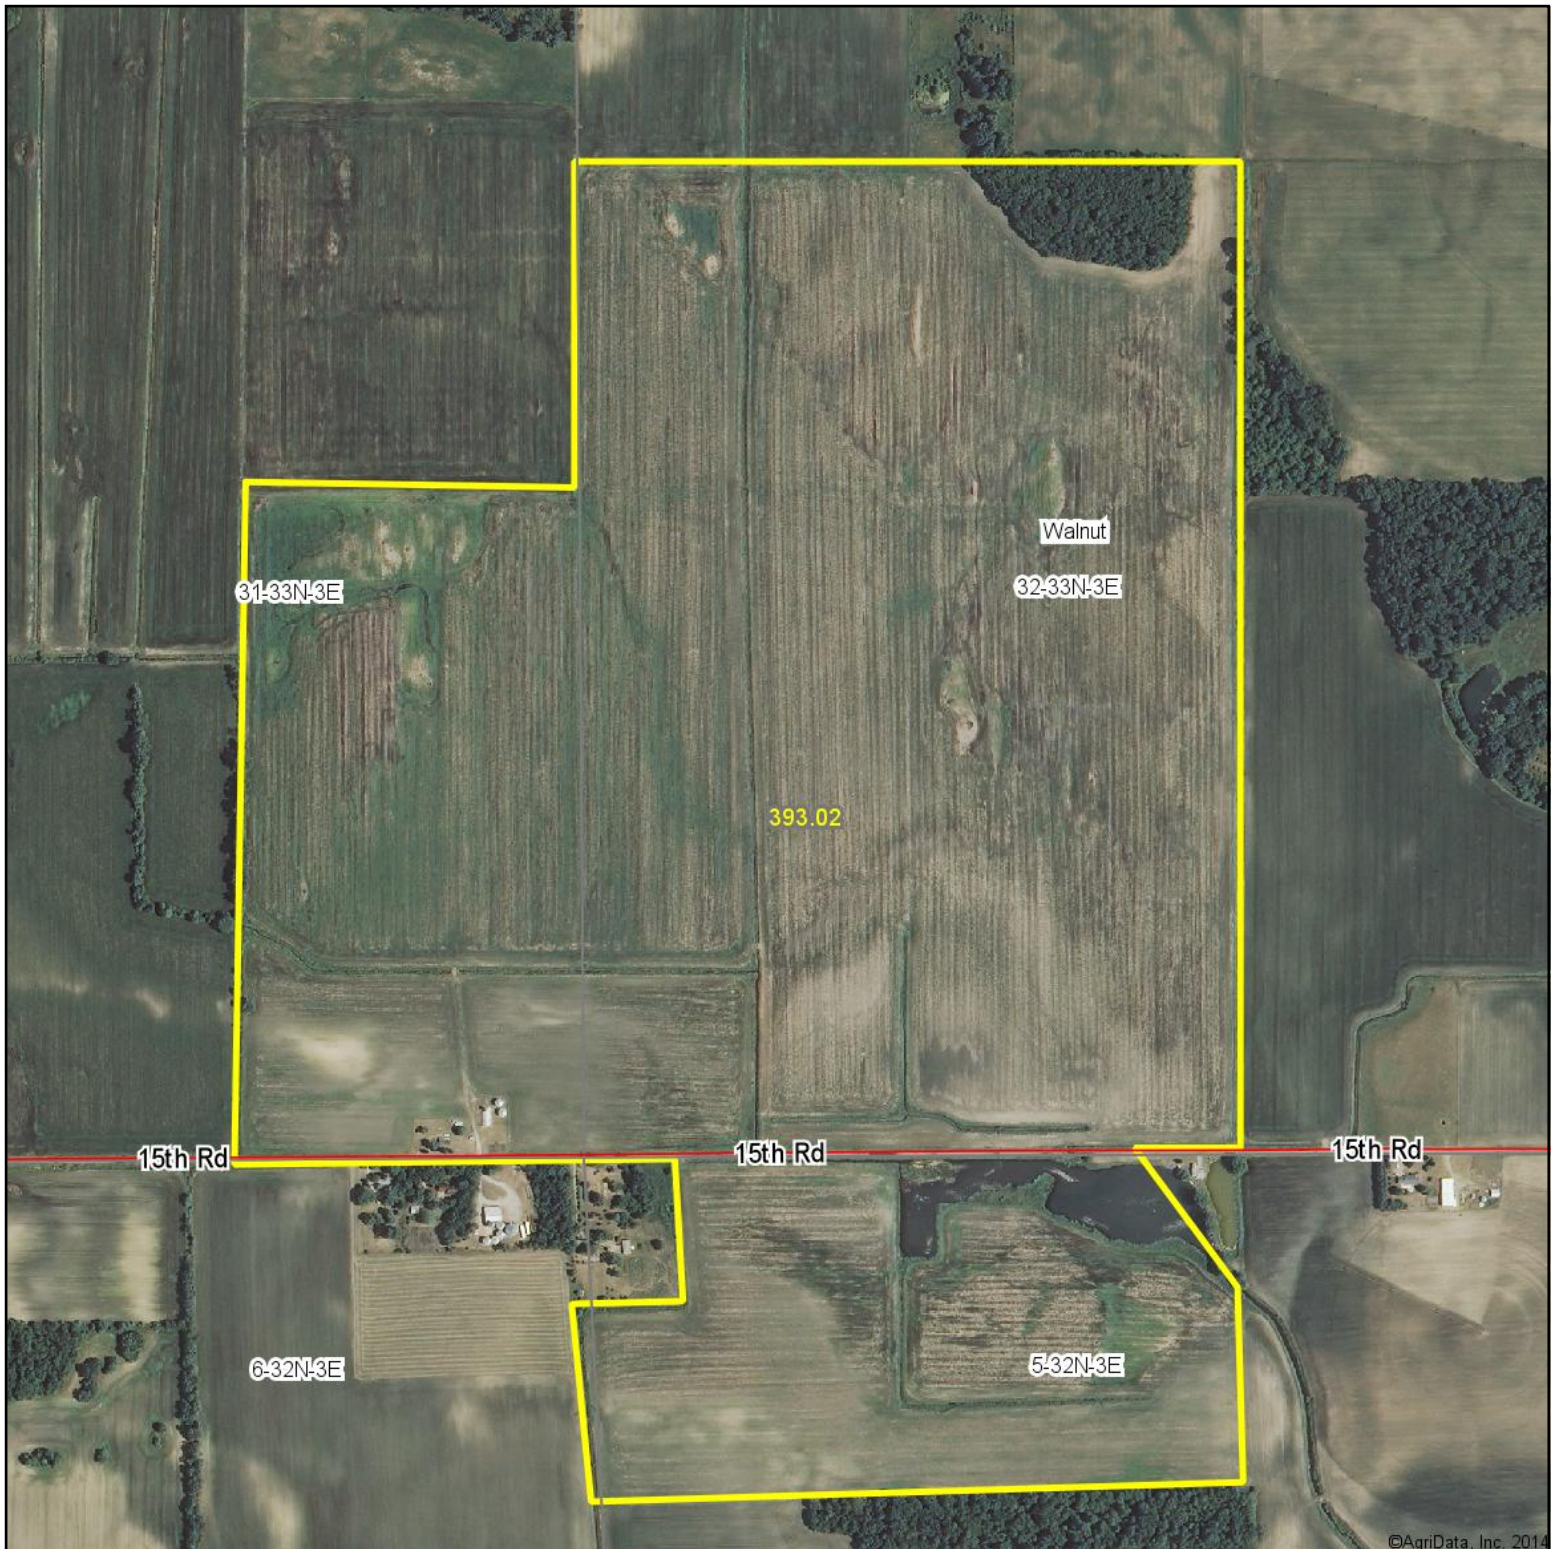

Aerial Map

map center: 41° 15' 49.89, 86° 12' 32.36

scale: 10086

1/21/2014

32-33N-3E
Marshall County
Indiana

Maps Provided By:

© AgriData, Inc. 2013 www.AgriDataInc.com