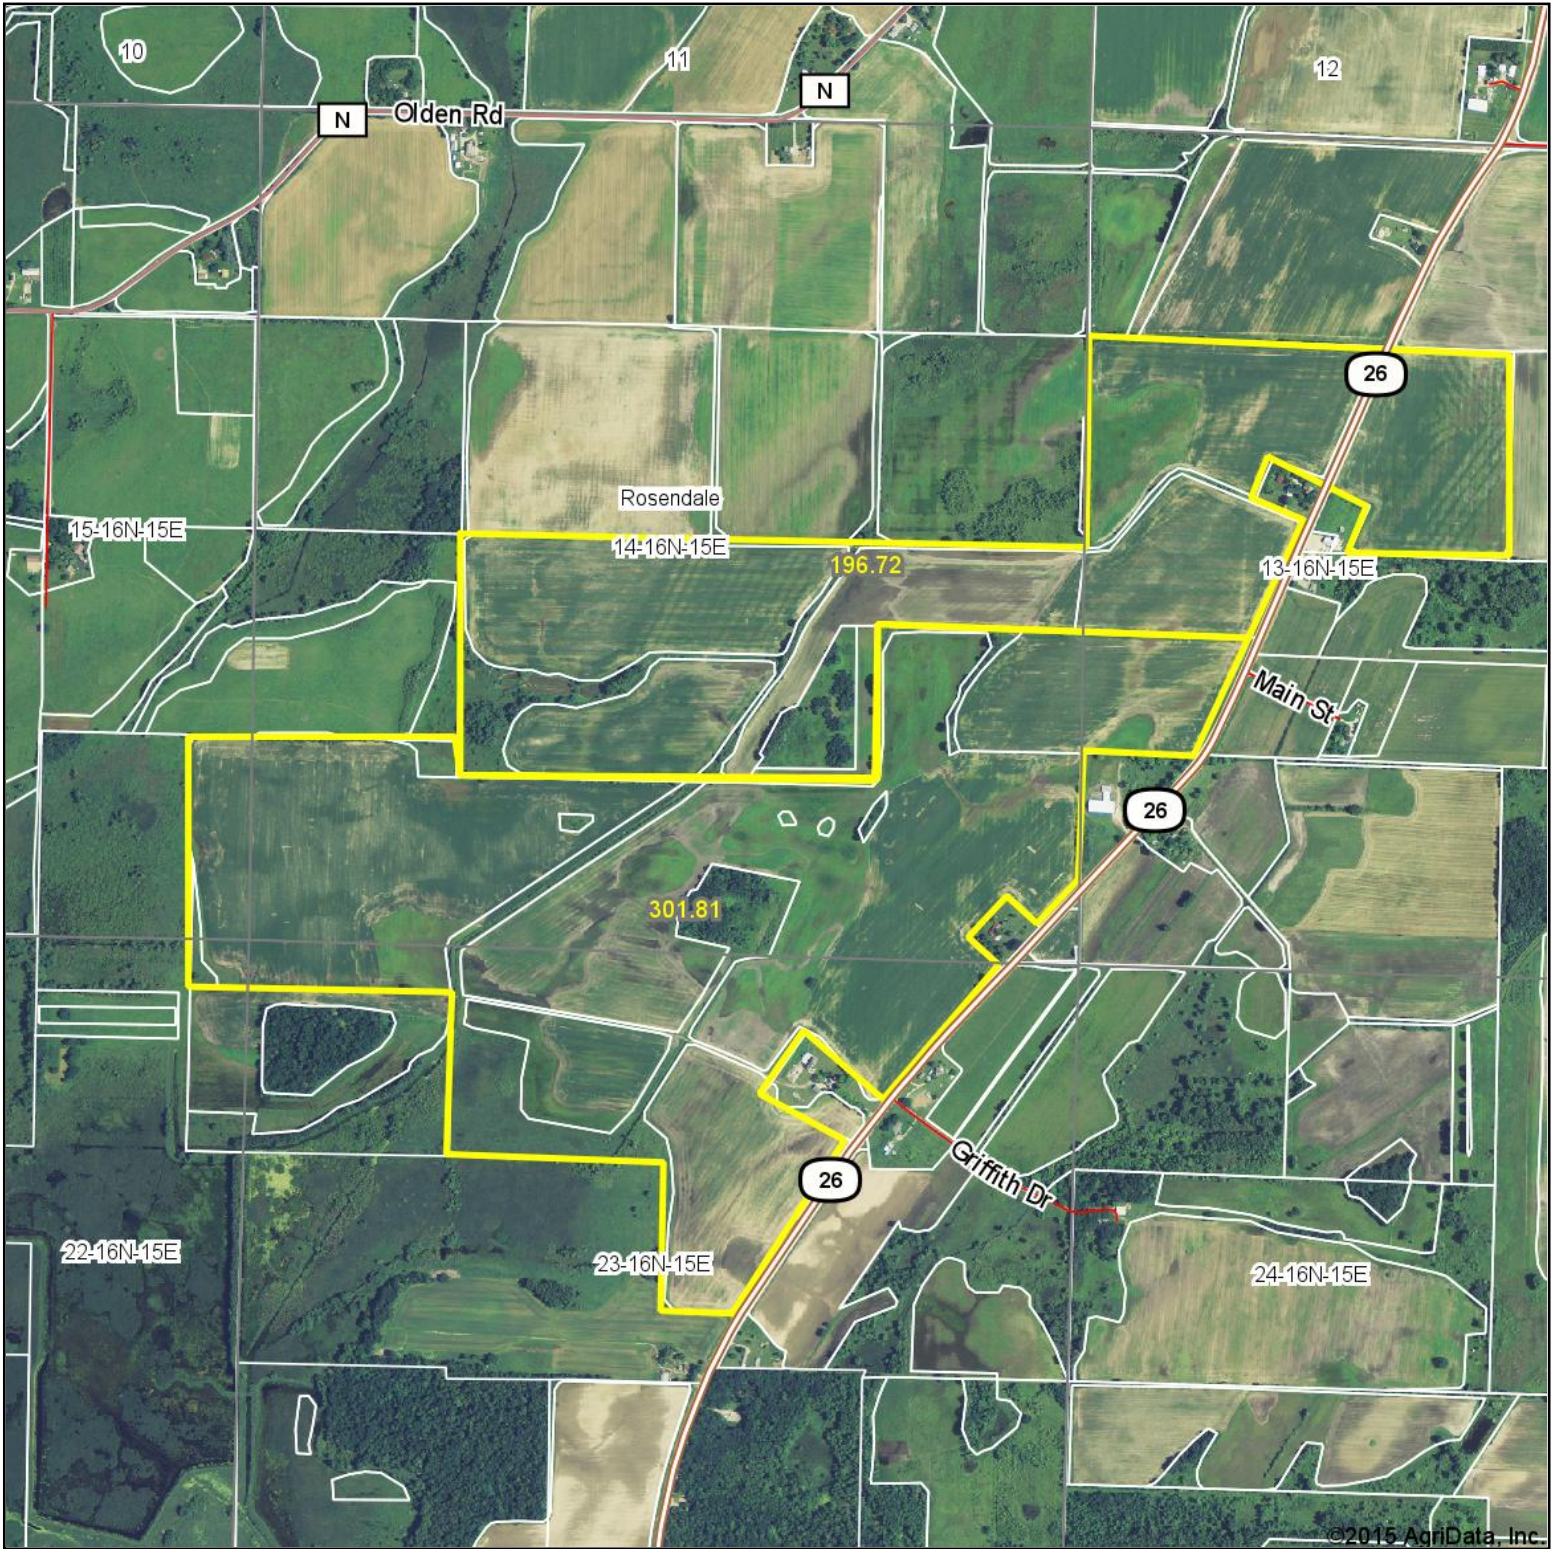

Aerial Map

©2015 AgriData, Inc.

map center: 43° 51' 16.26, 88° 40' 20.11

scale: 16065

14-16N-15E
Fond Du Lac County
Wisconsin

3/27/2015

Maps Provided By: