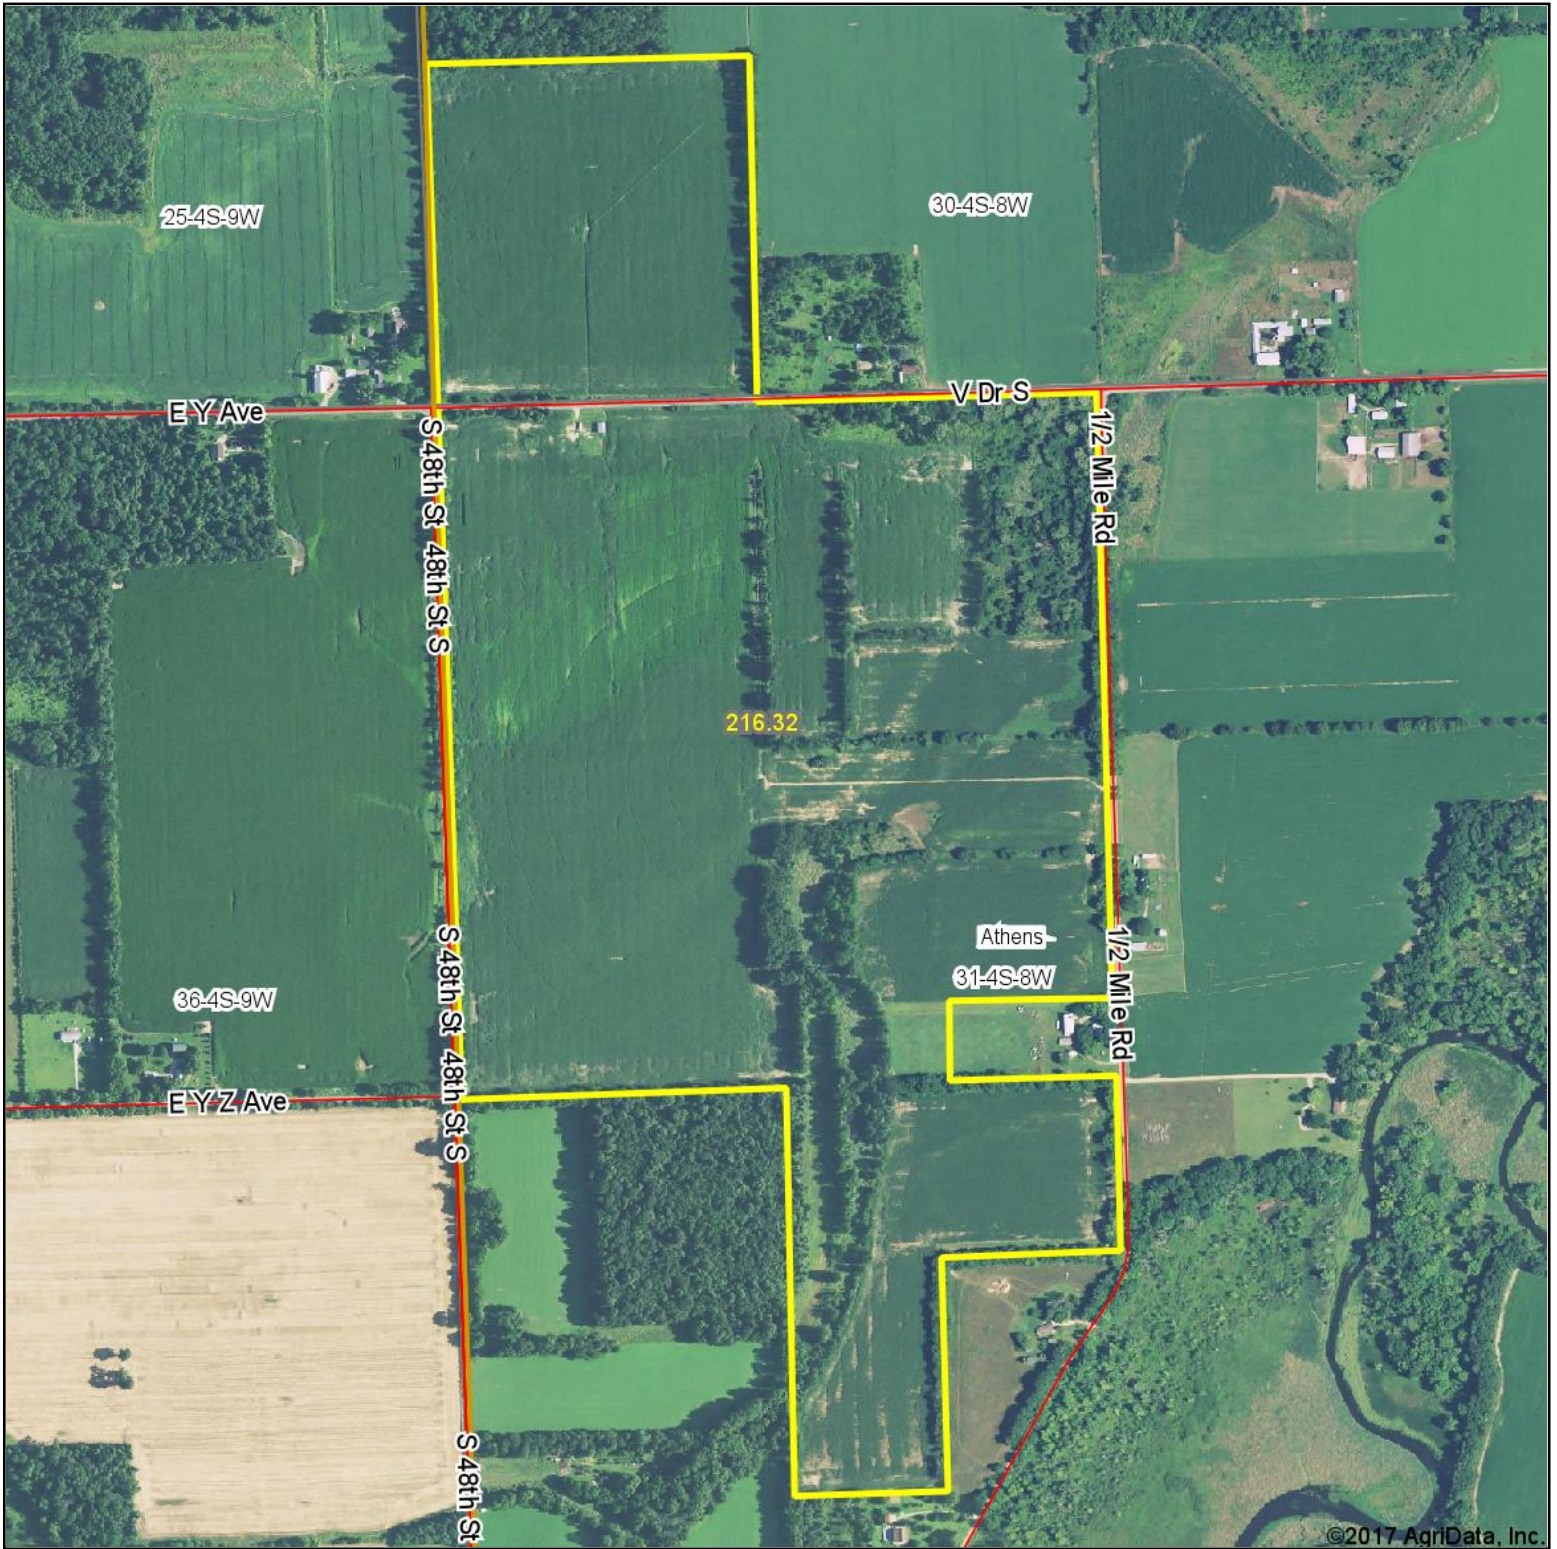

Aerial Map

©2017 AgriData, Inc.

map center: 42° 4' 55.74, -85° 17' 20.87

31-4S-8W
Calhoun County
Michigan

4/6/2017