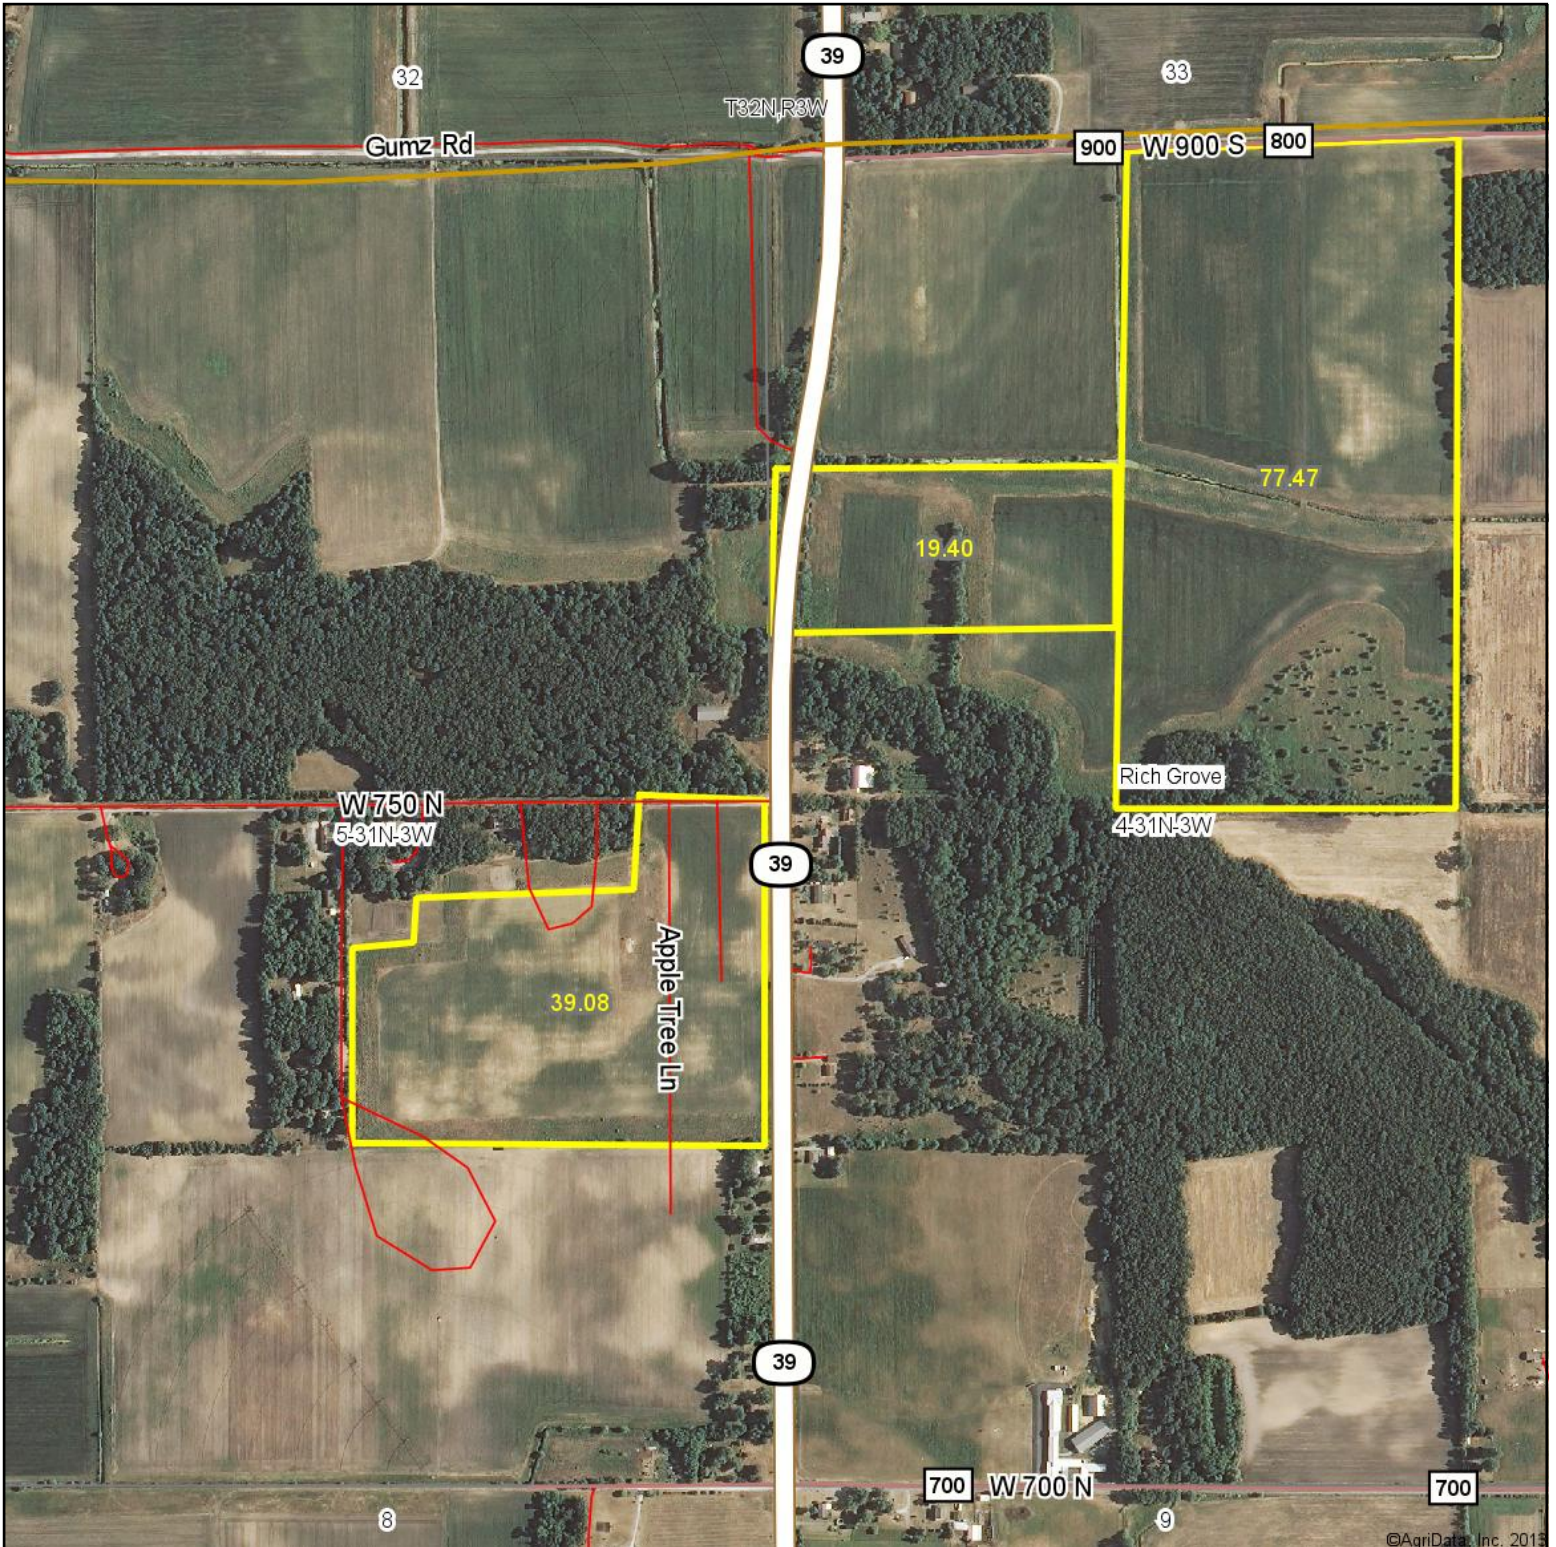

Aerial Map

map center: 41° 9' 53.94, 86° 46' 34.73

scale: 9893

1/8/2014

4-31N-3W
Pulaski County
Indiana

Maps Provided By:

CUSTOMIZED ONLINE MAPPING
© AgriData, Inc. 2013 www.AgriDataInc.com