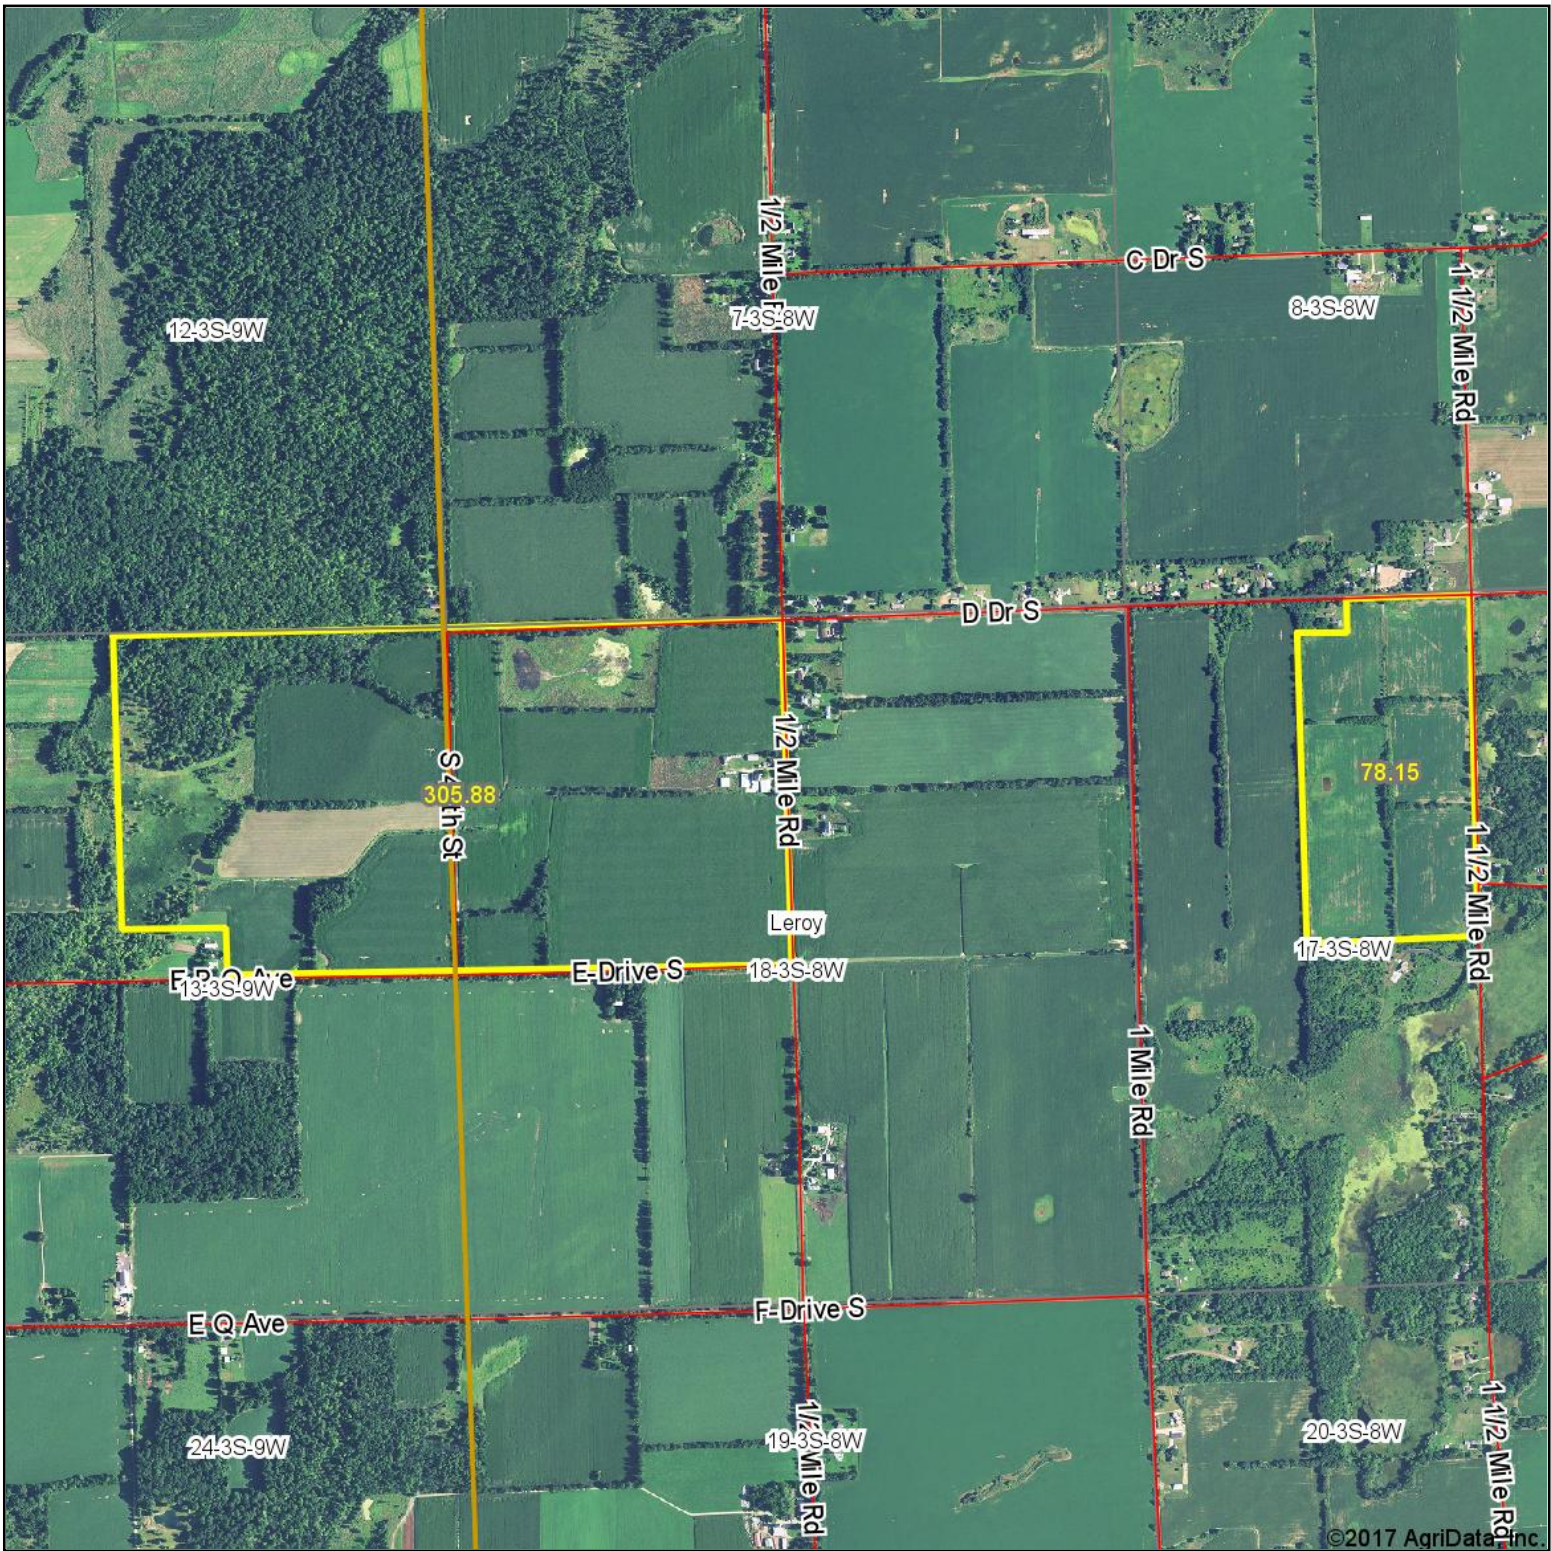

Aerial Map

map center: 42° 12' 47.46, -85° 17' 13.53

Maps Provided By:
surety
CUSTOMIZED ONLINE MAPPING
© AgriData, Inc. 2017 www.AgriDataInc.com

18-3S-8W
Calhoun County
Michigan

5/2/2017