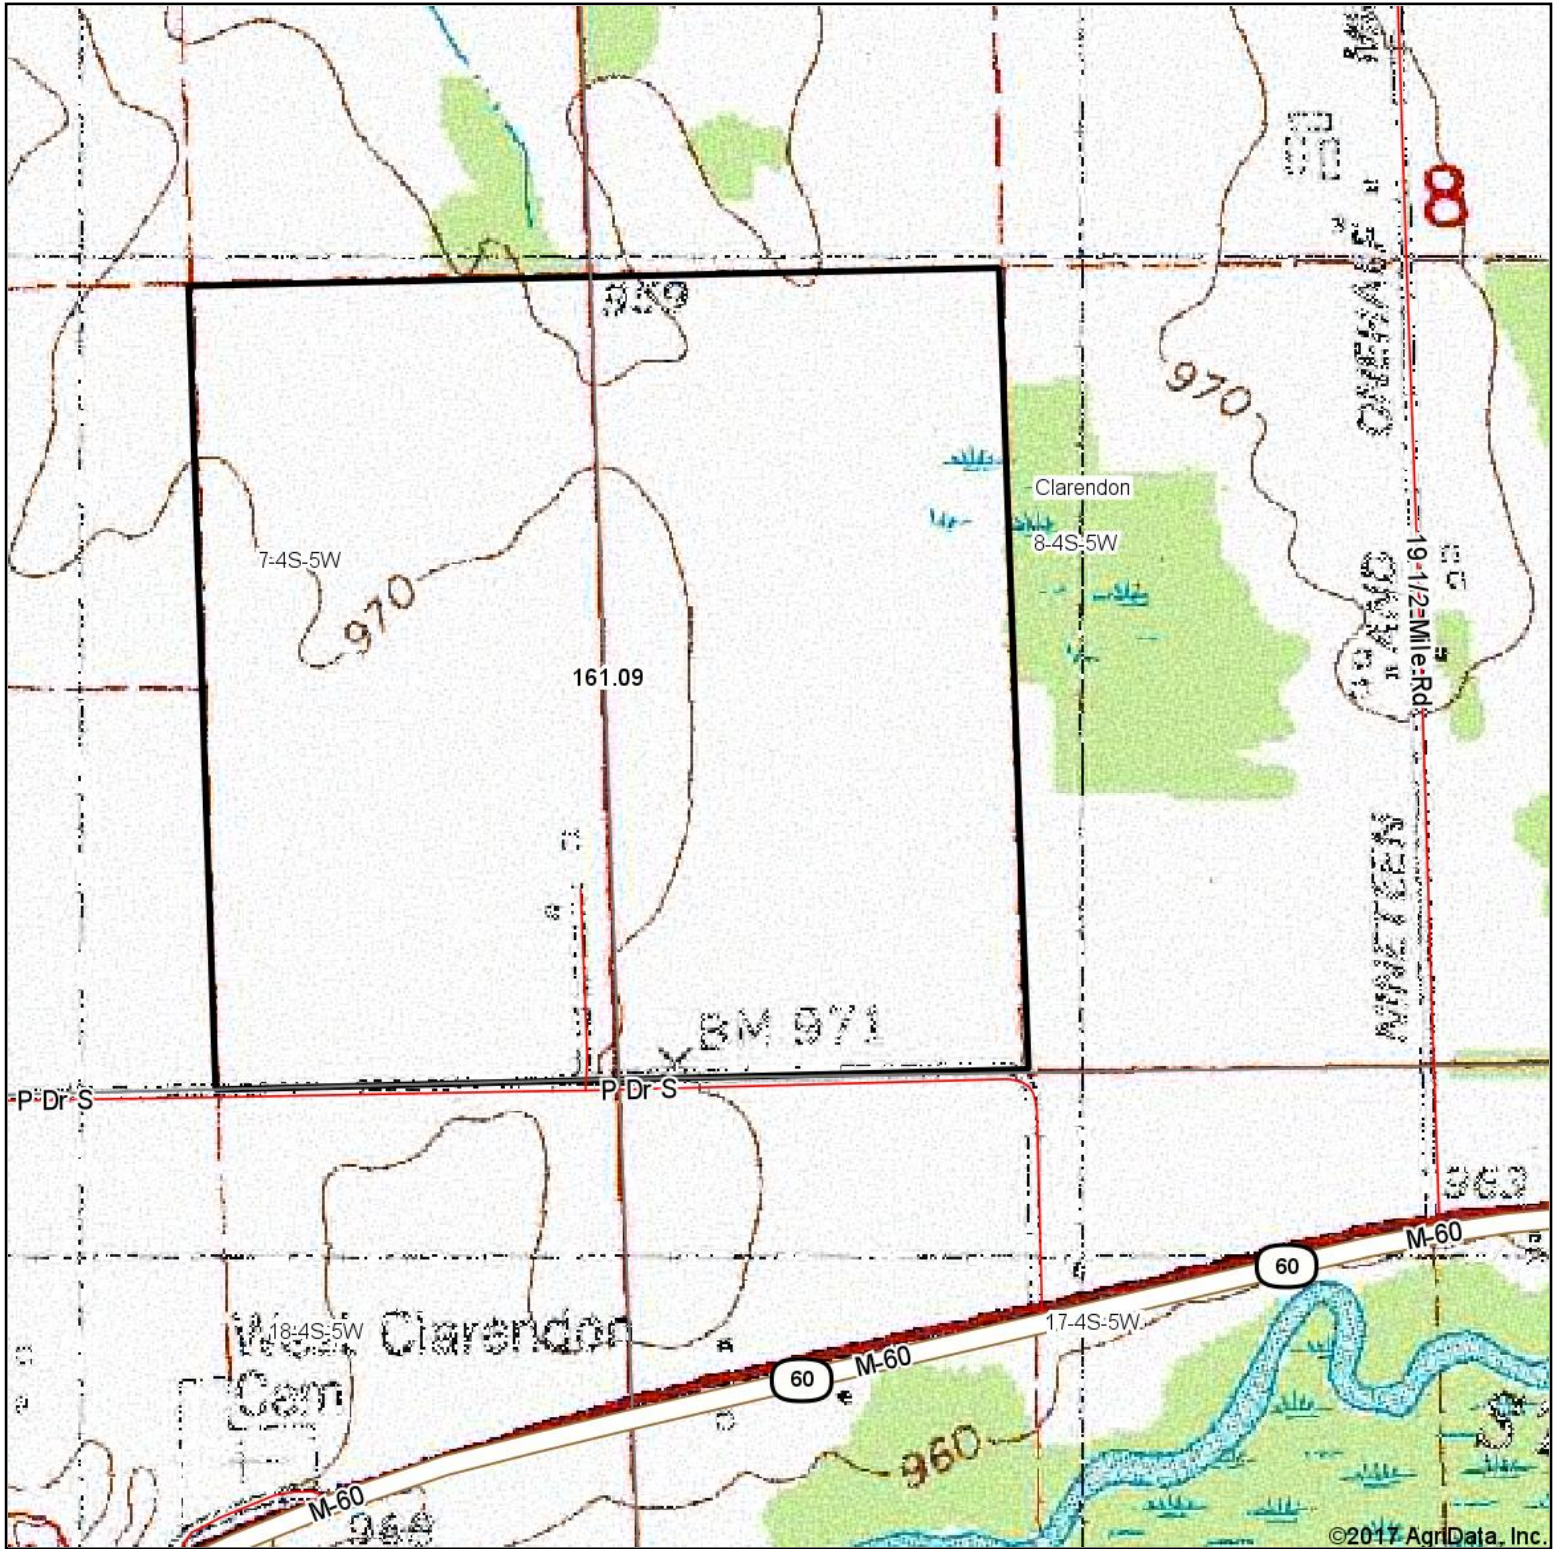

Topography Map

map center: 42° 8' 1.04, -84° 55' 21.27

0ft 725ft 1450ft

Maps Provided By:

© AgriData, Inc. 2017

www.AgriDataInc.com

8-4S-5W
Calhoun County
Michigan

6/8/2017