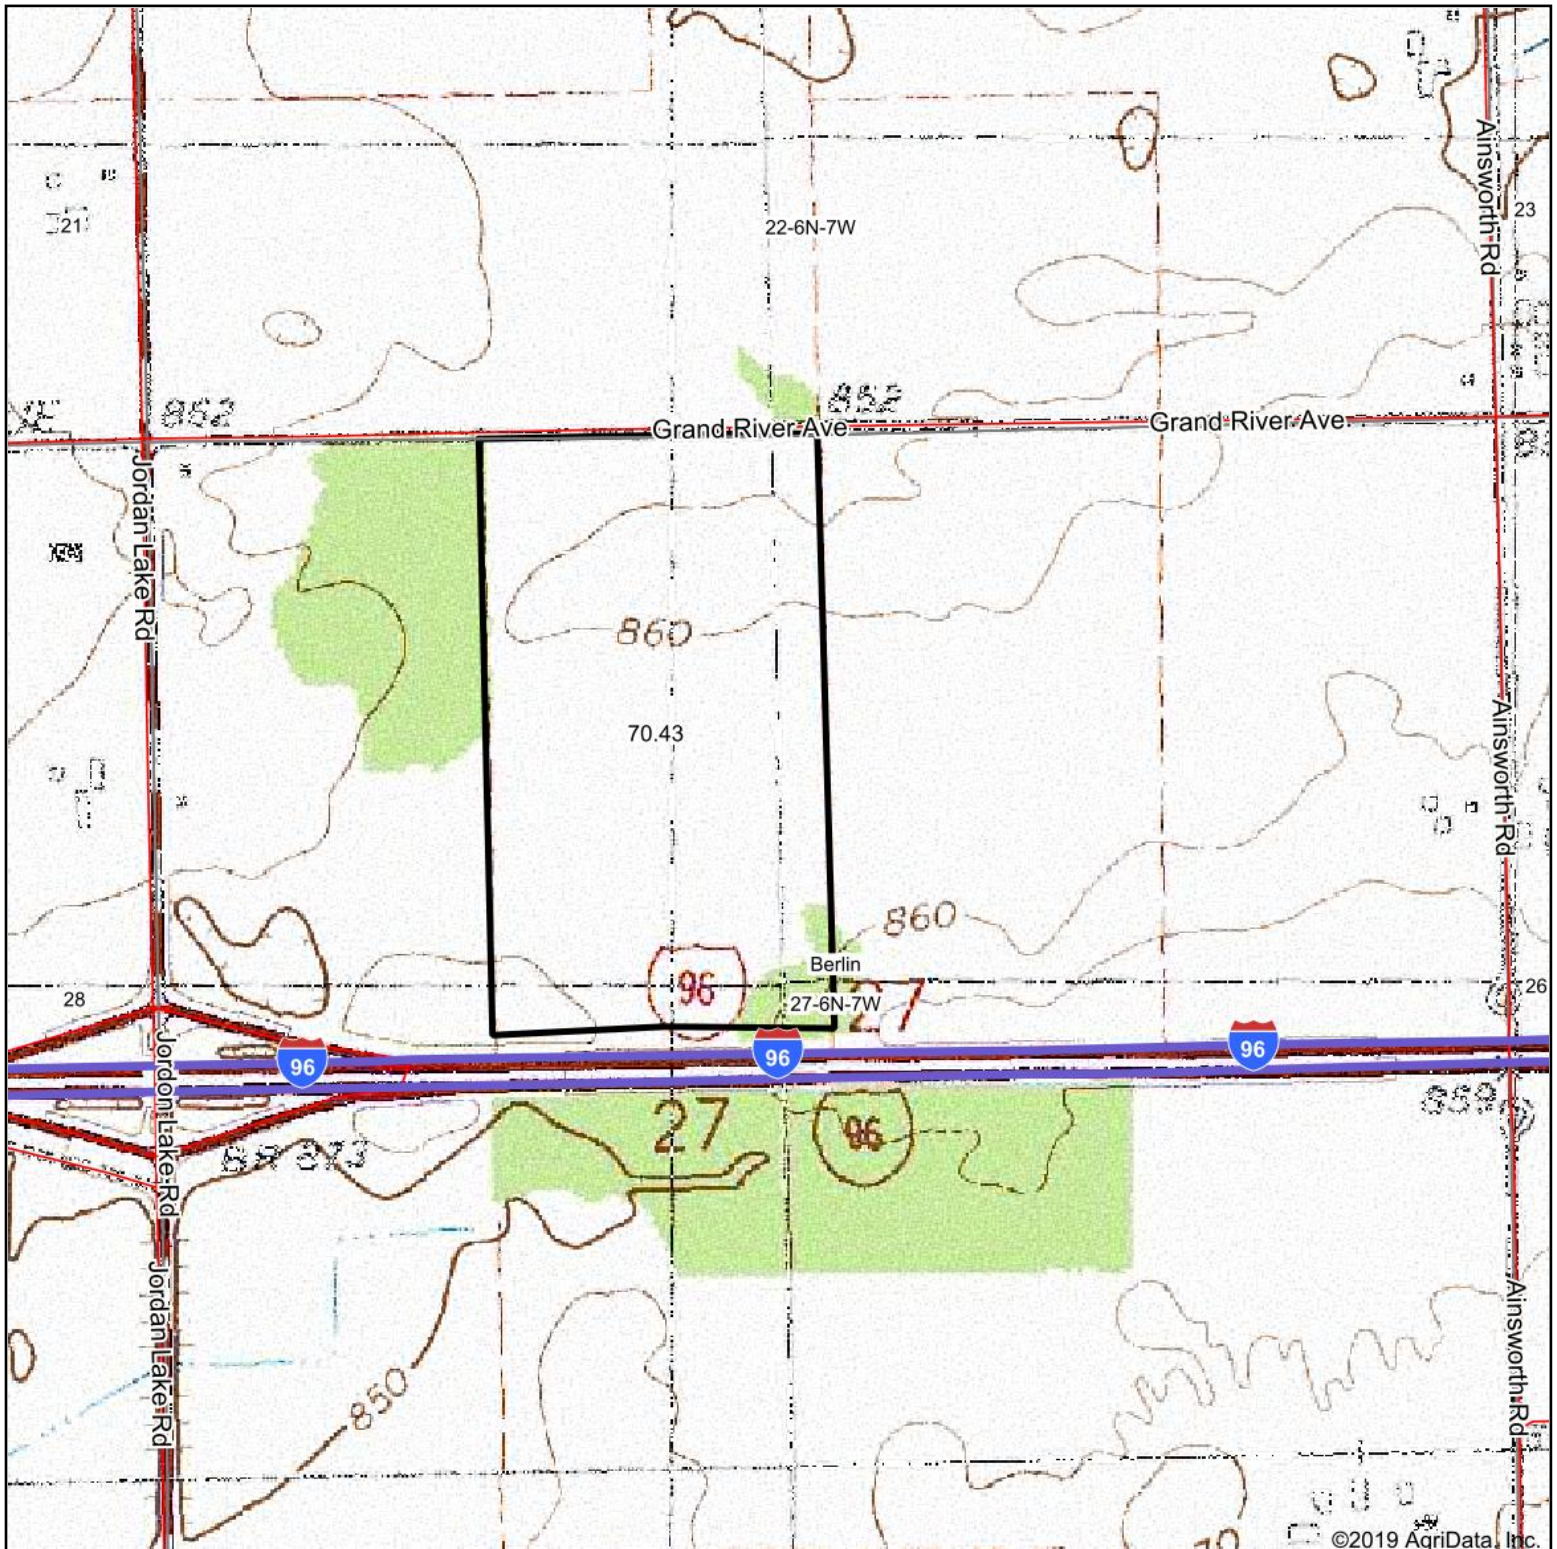

Topography Map

©2019 AgriData, Inc.

map center: 42° 52' 56.63, -85° 7' 30

27-6N-7W
Ionia County
Michigan

12/27/2019