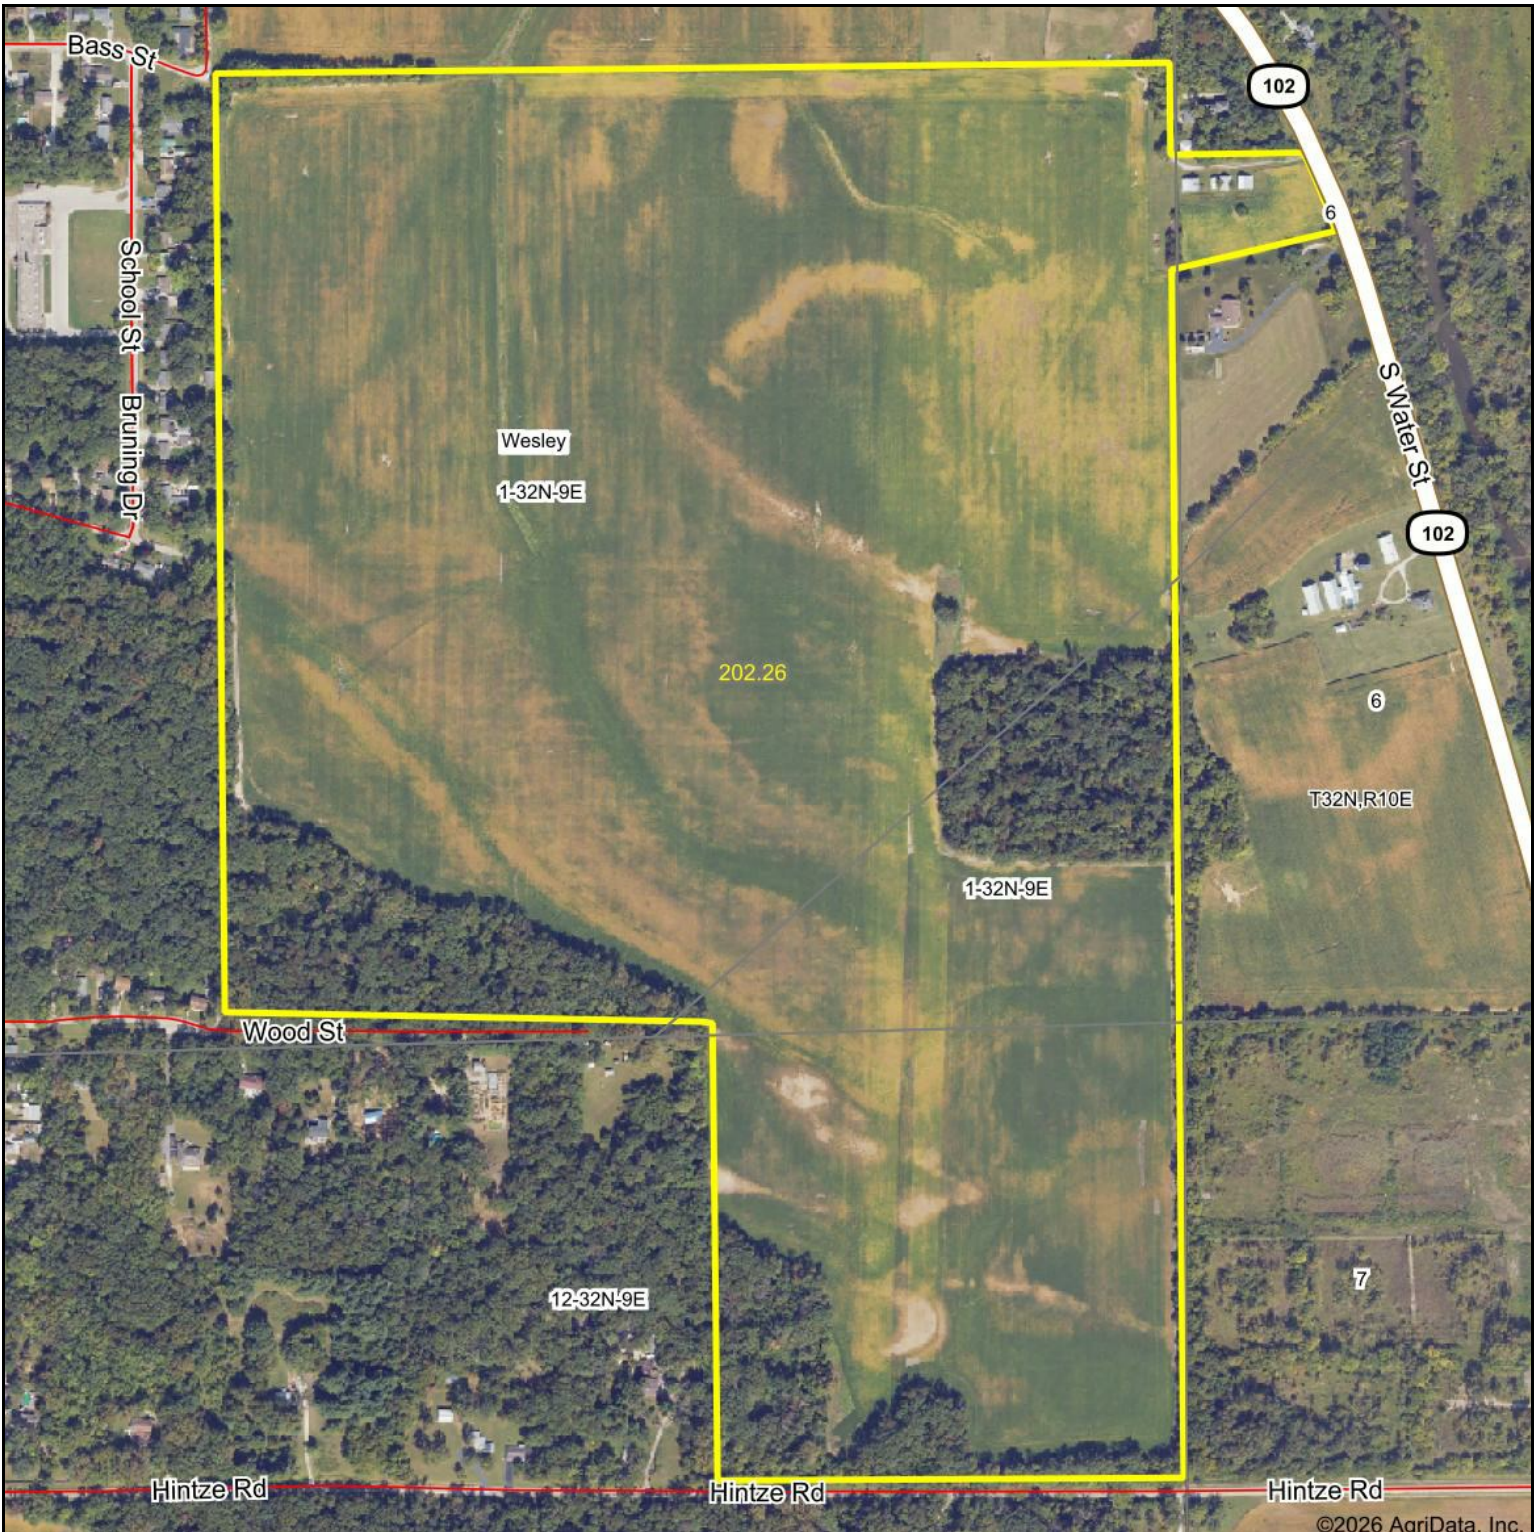

Danielson II

©2026 AgriData, Inc.

Map Center: 41° 16' 42.48, -88° 8' 7.46

0ft 609ft 1218ft

Maps Provided By:

© AgriData, Inc. 2025 www.AgriDataInc.com

1-32N-9E
Will County
Illinois

2/18/2026