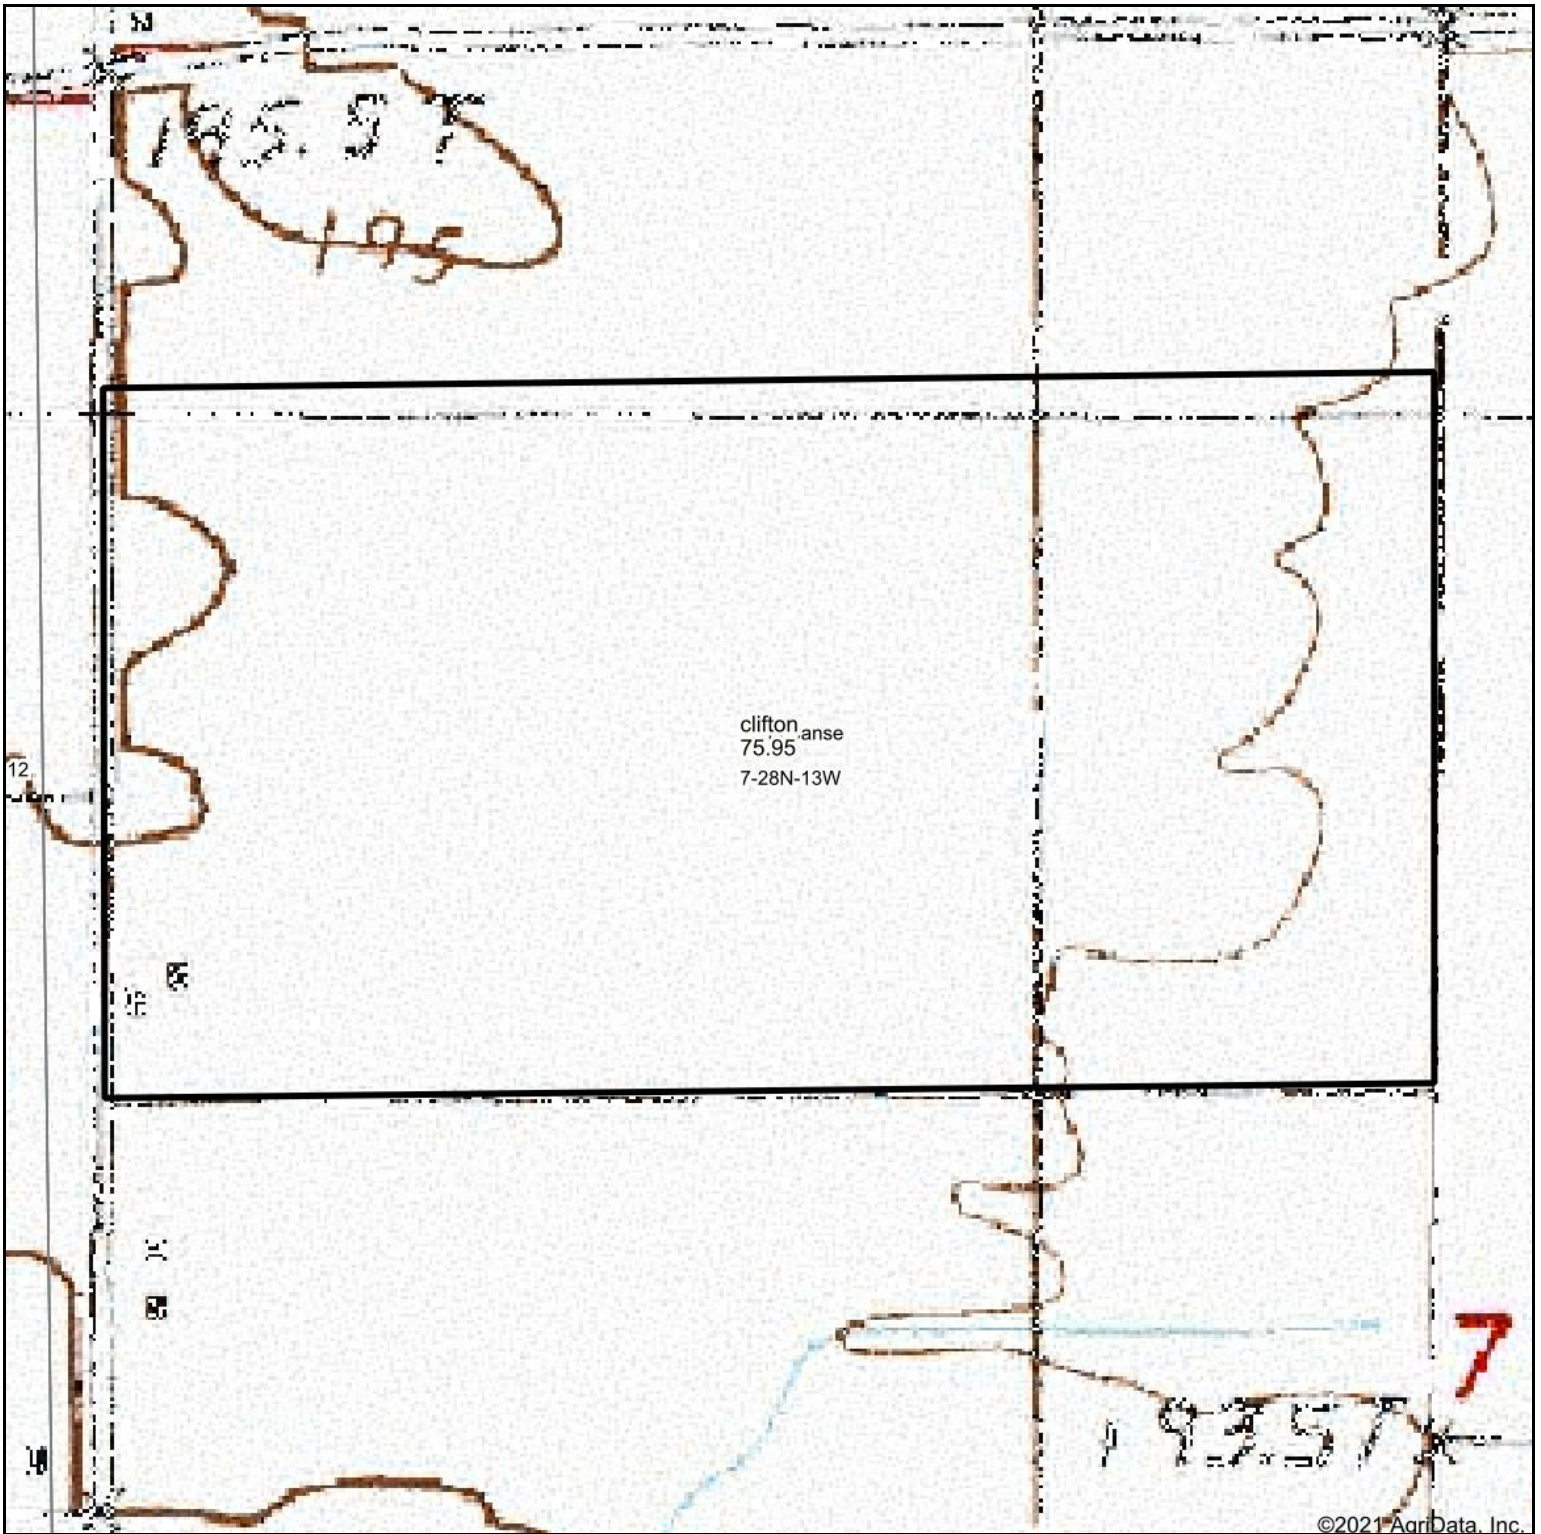

Topography Map

©2021 AgriData, Inc.

map center: 40° 55' 36.66, -87° 52' 50.79

Maps Provided By:

© AgriData, Inc. 2021 www.AgriDataInc.com

7-28N-13W
Iroquois County
Illinois

5/19/2021