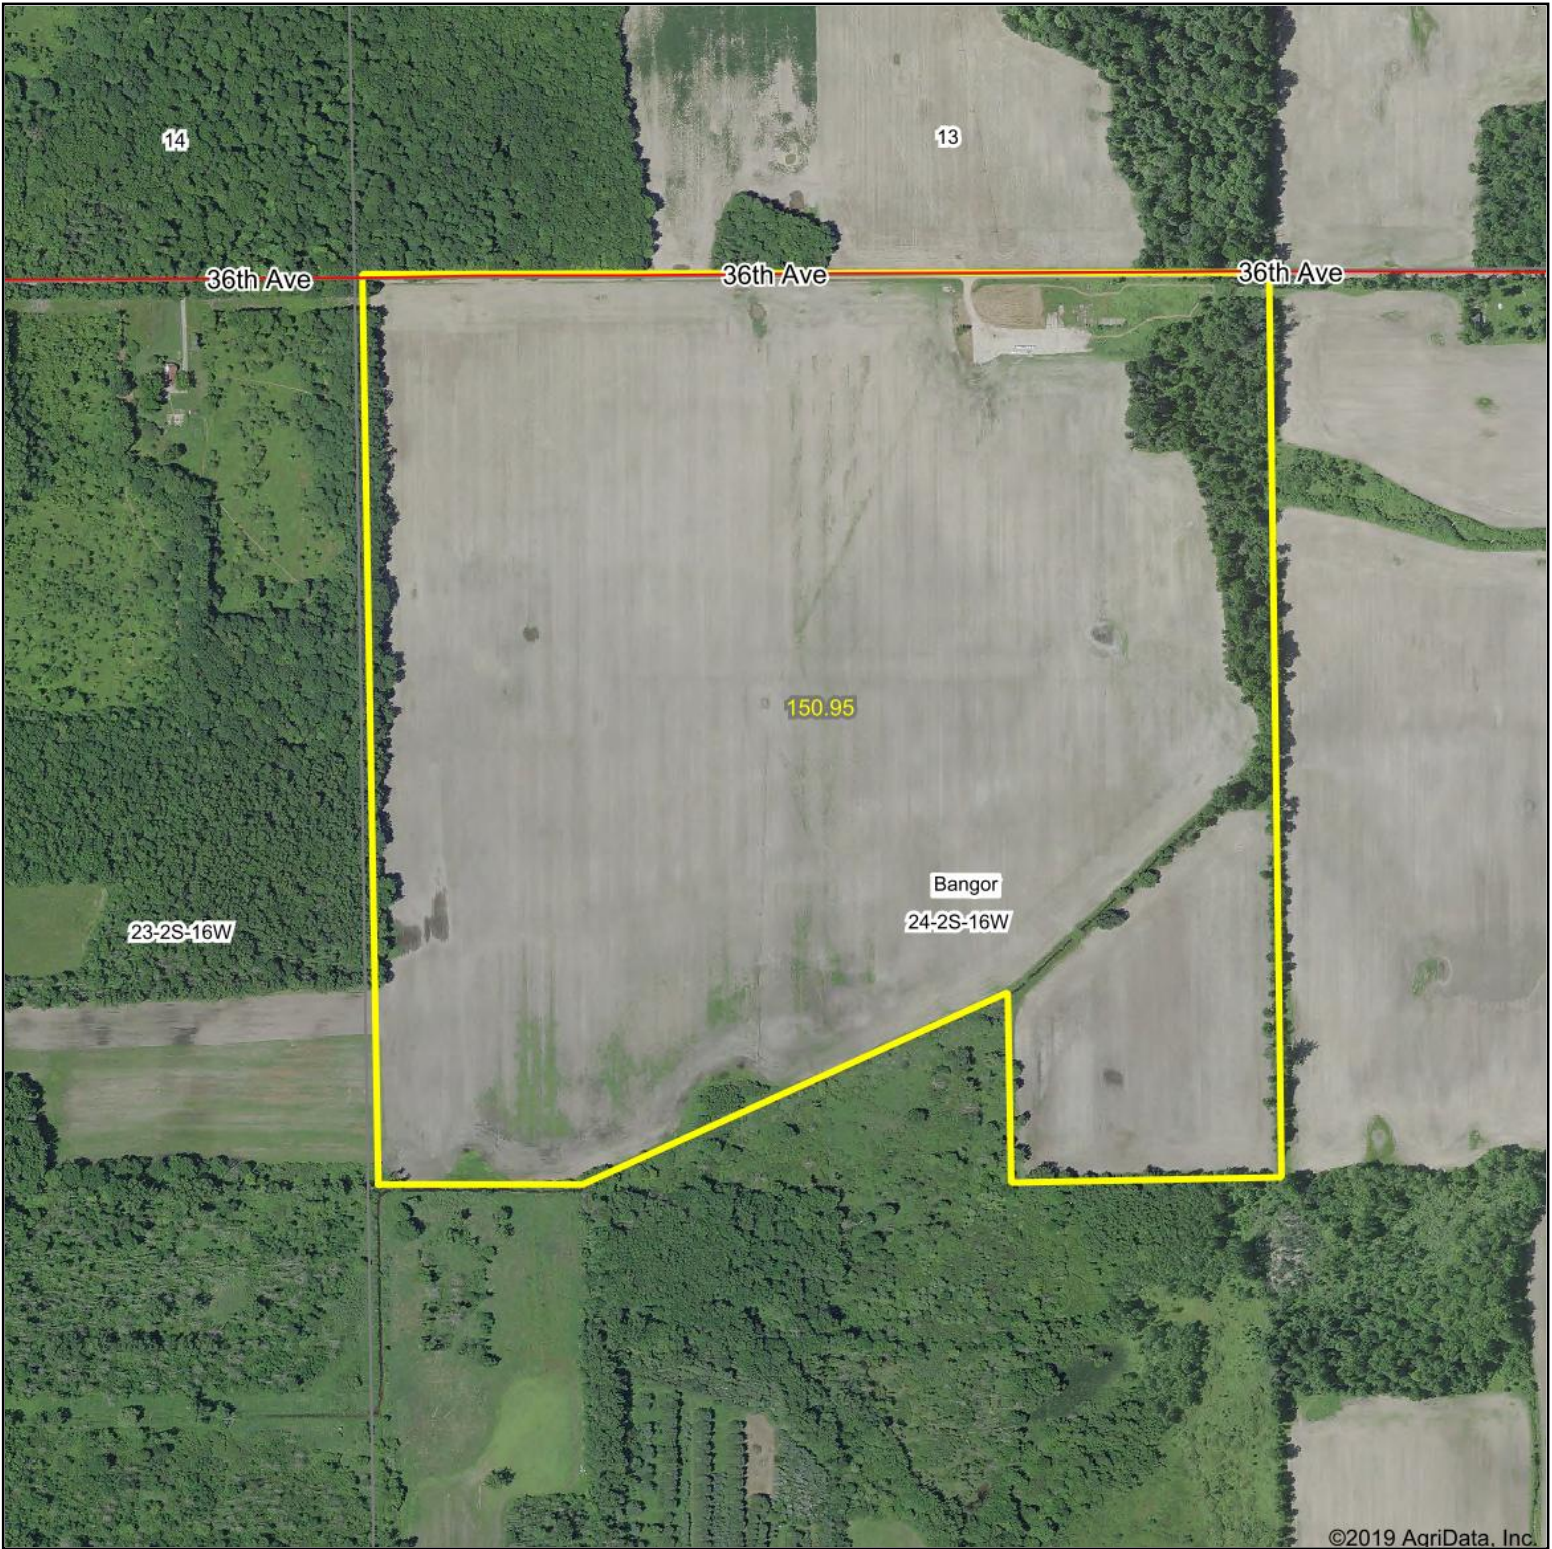

Aerial Map

©2019 AgriData, Inc.

Map Center: 42° 17' 0.05, -86° 7' 25.67

24-2S-16W
Van Buren County
Michigan

5/6/2020