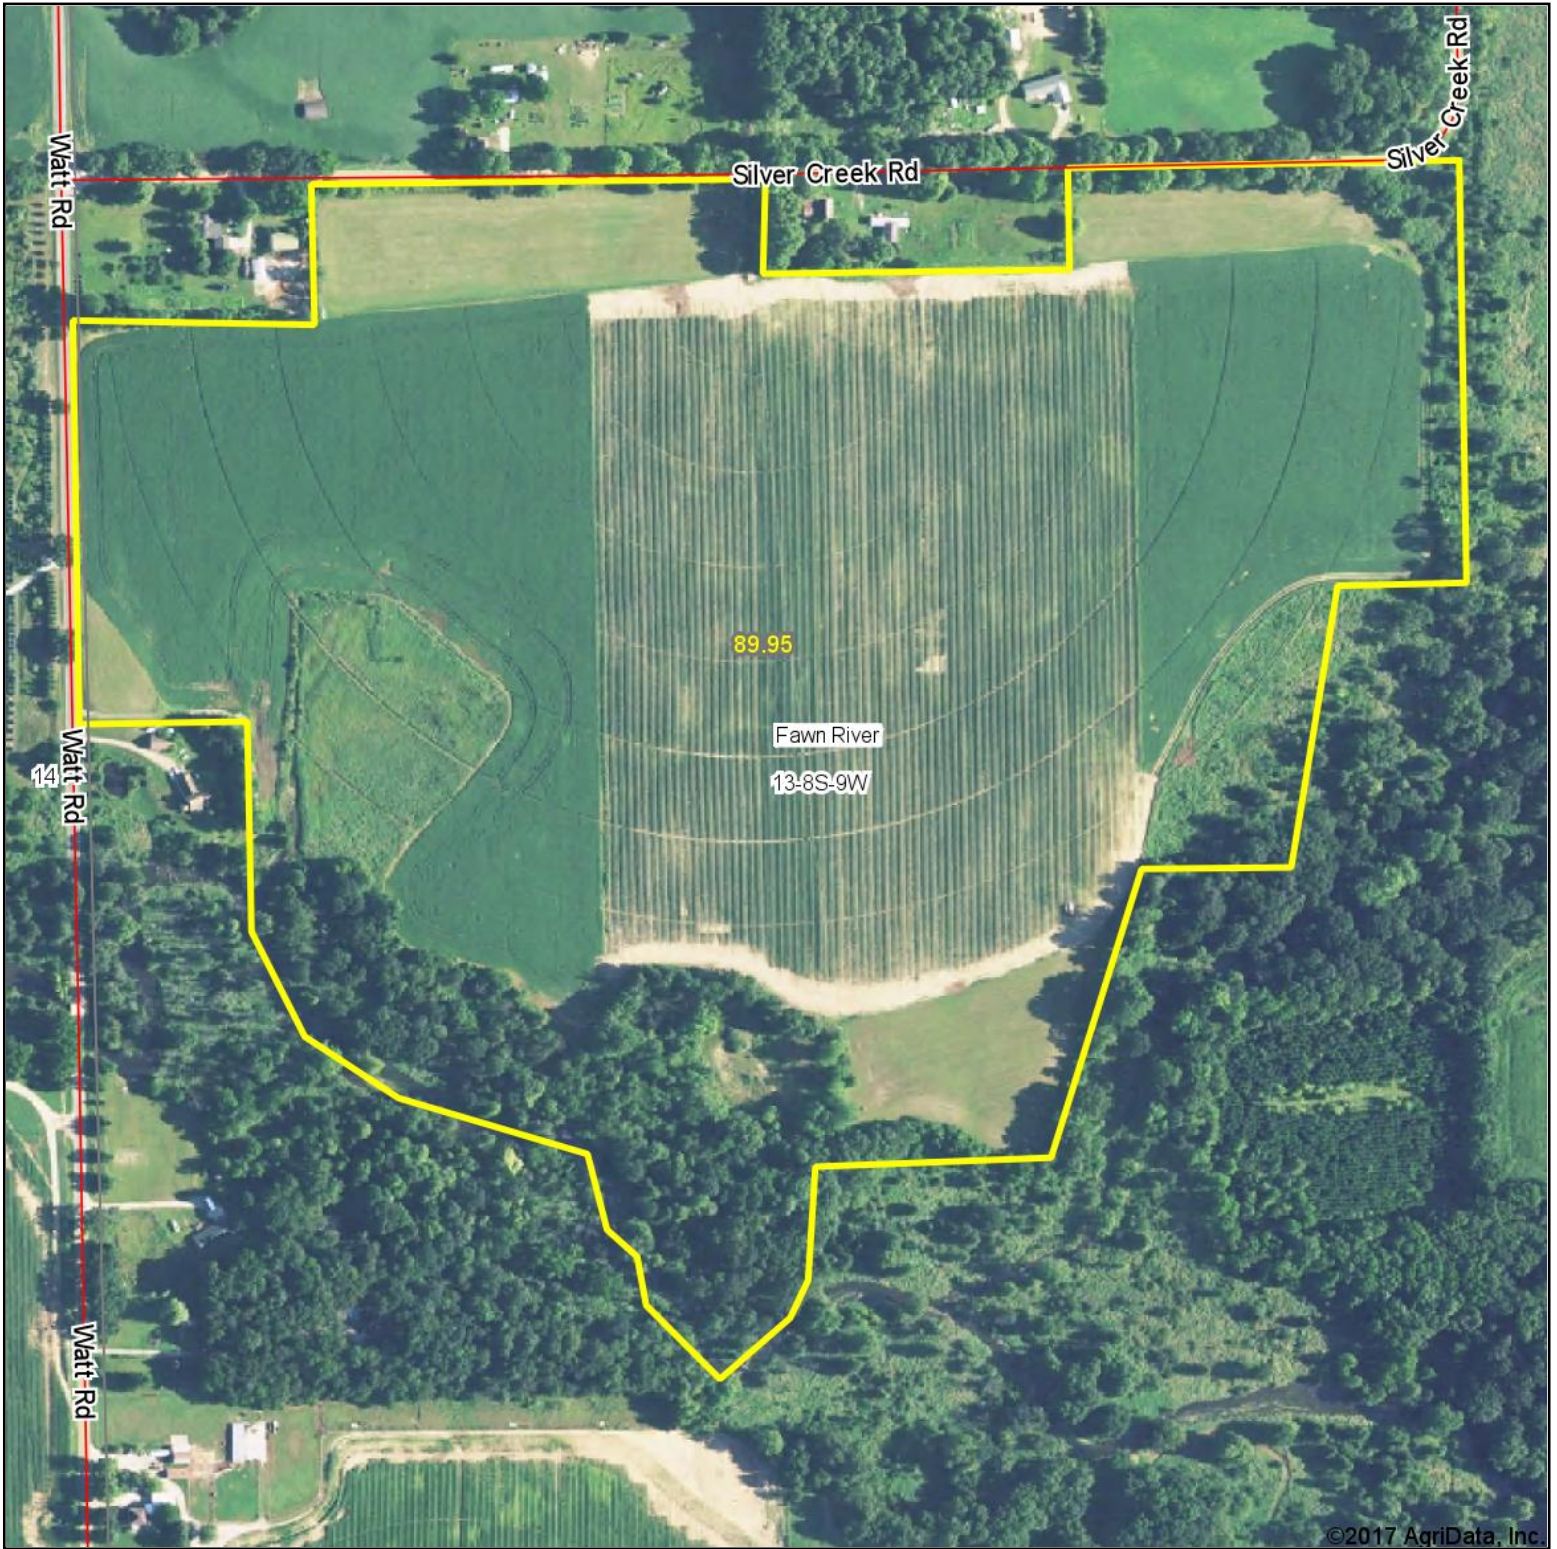

Aerial Map

©2017 AgriData, Inc.

map center: 41° 46' 29.91, -85° 18' 23.8

Maps Provided By:

© AgriData, Inc. 2017

www.AgriDataInc.com

13-8S-9W
St Joseph County
Michigan

8/16/2017