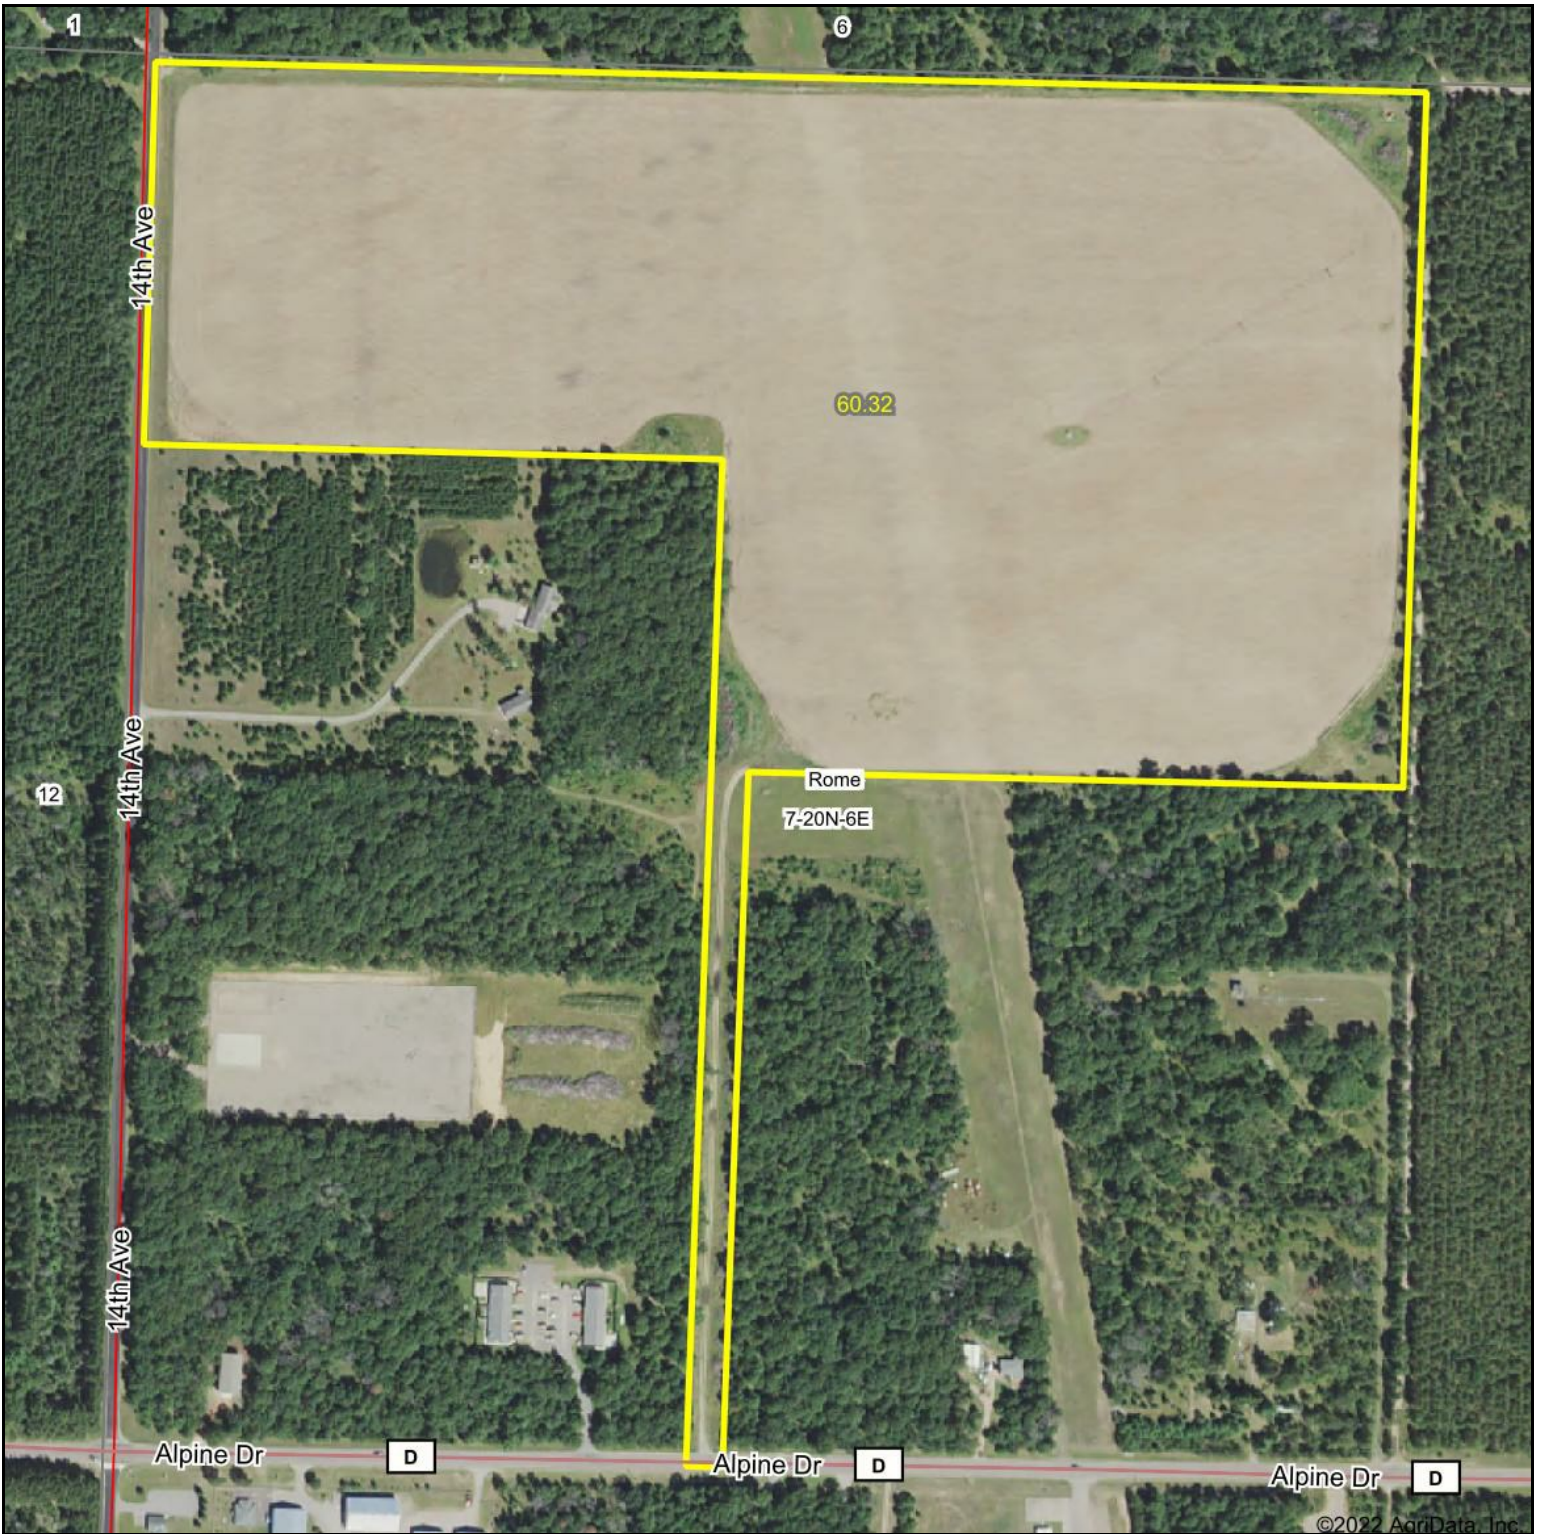

MM Adams 7

©2022 AgriData, Inc.

Map Center: 44° 13' 26.94, -89° 49' 59.25

7-20N-6E
Adams County
Wisconsin

9/15/2022