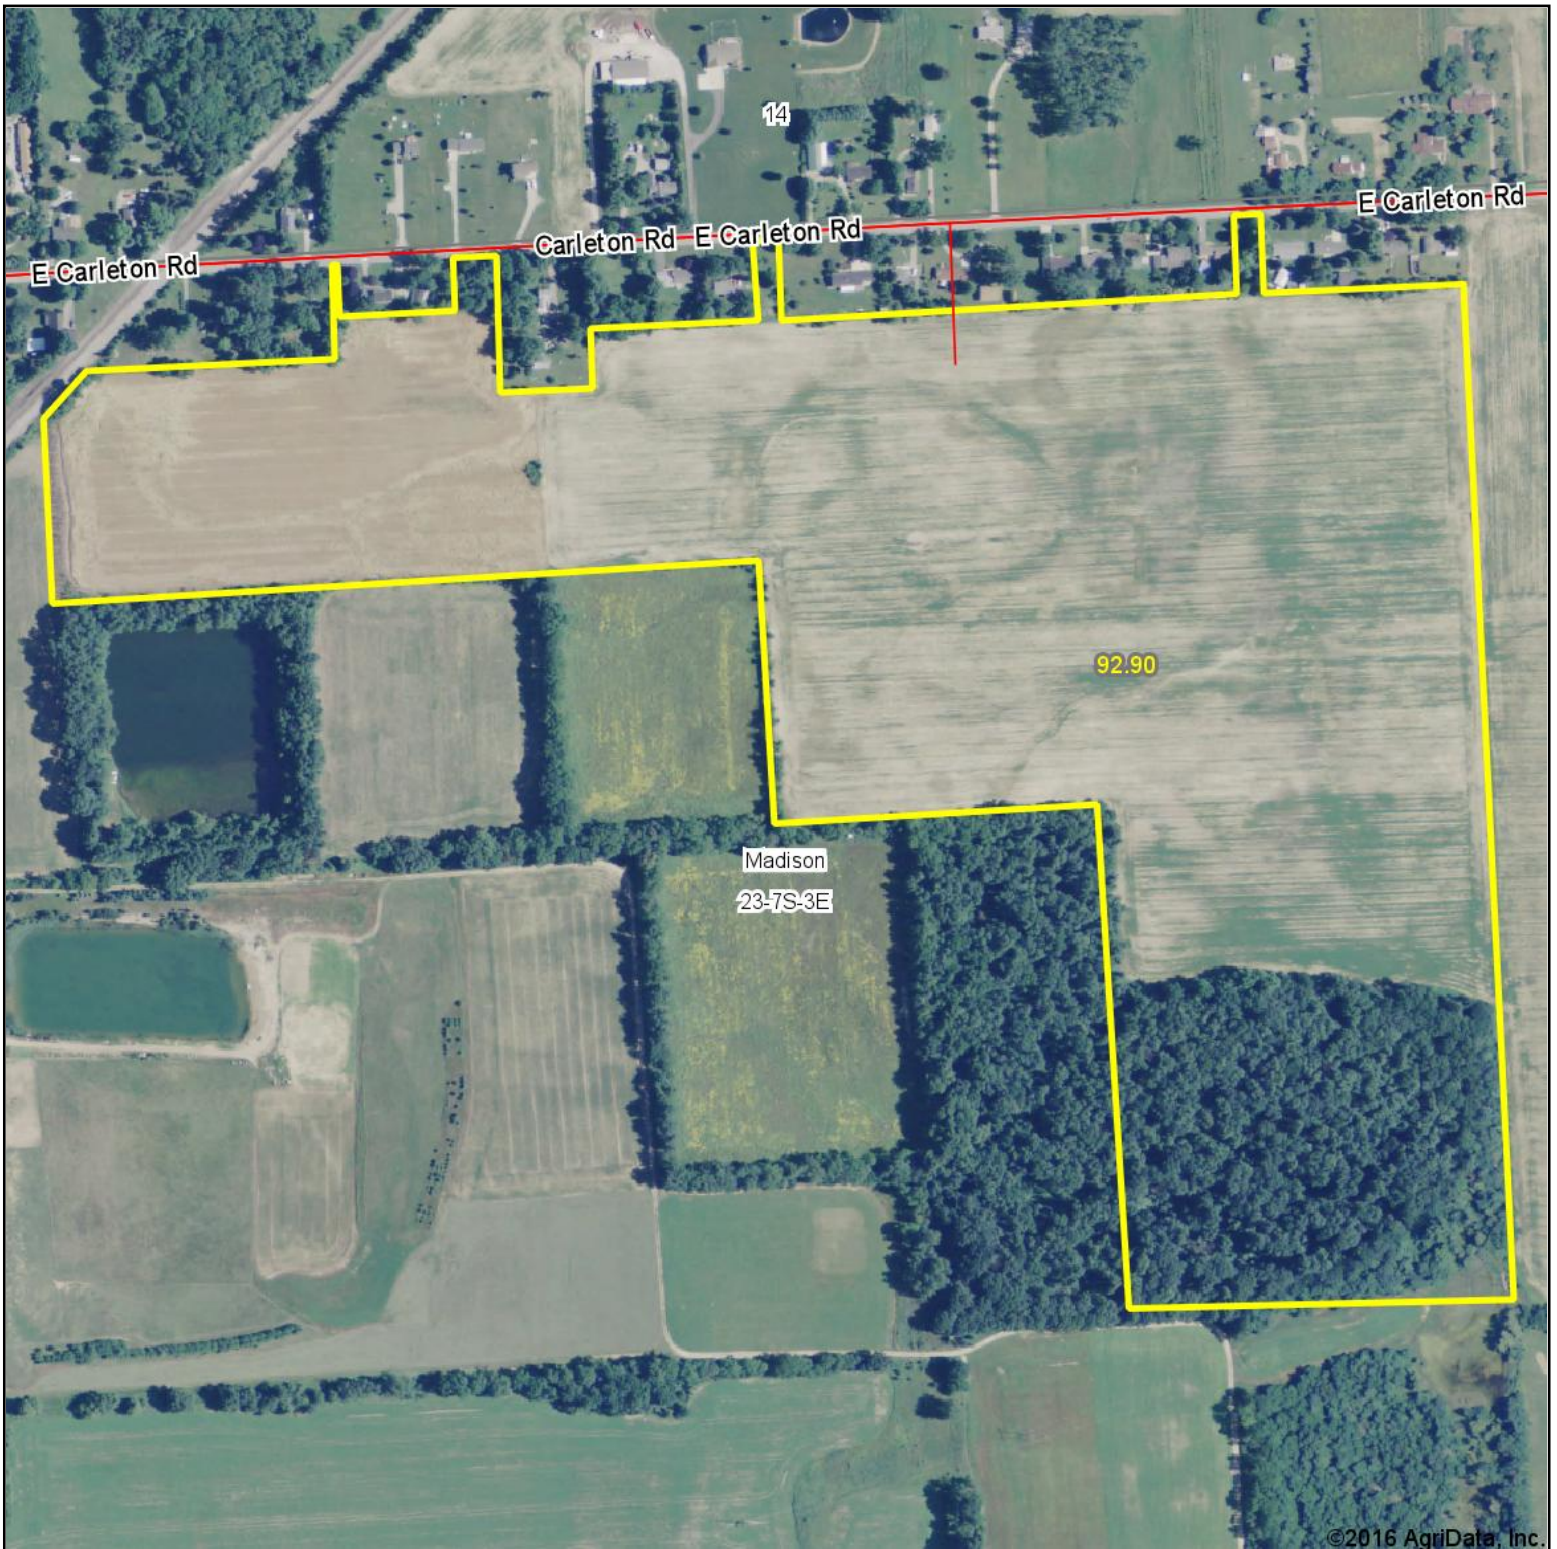

Aerial Map

©2016 AgriData, Inc.

map center: 41° 51' 25.07, -84° 2' 2.54

23-7S-3E
Lenawee County
Michigan

12/6/2016