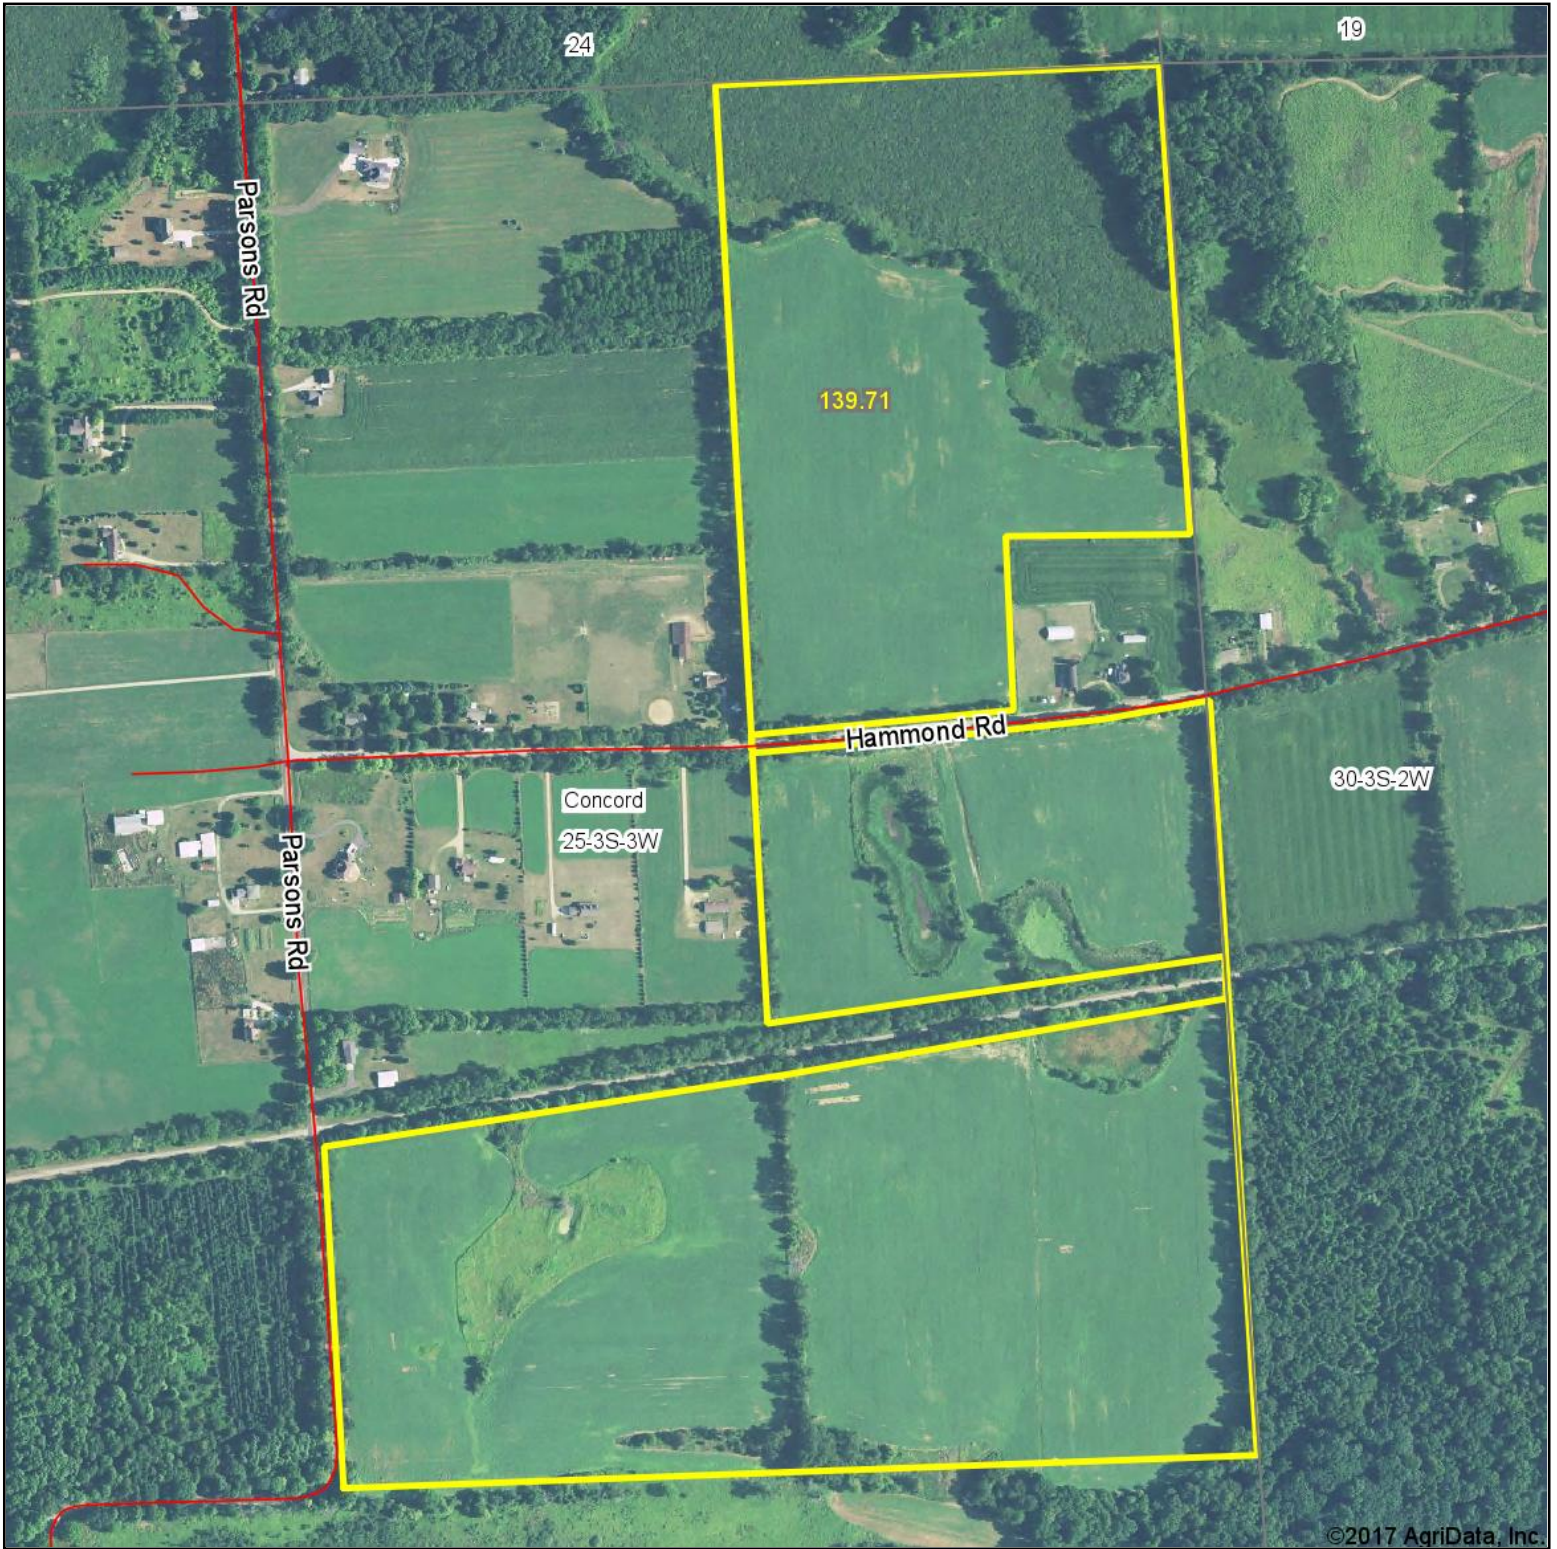

Aerial Map

©2017 AgriData, Inc.

map center: 42° 11' 1.83, -84° 36' 2.63

25-3S-3W
Jackson County
Michigan

6/29/2017