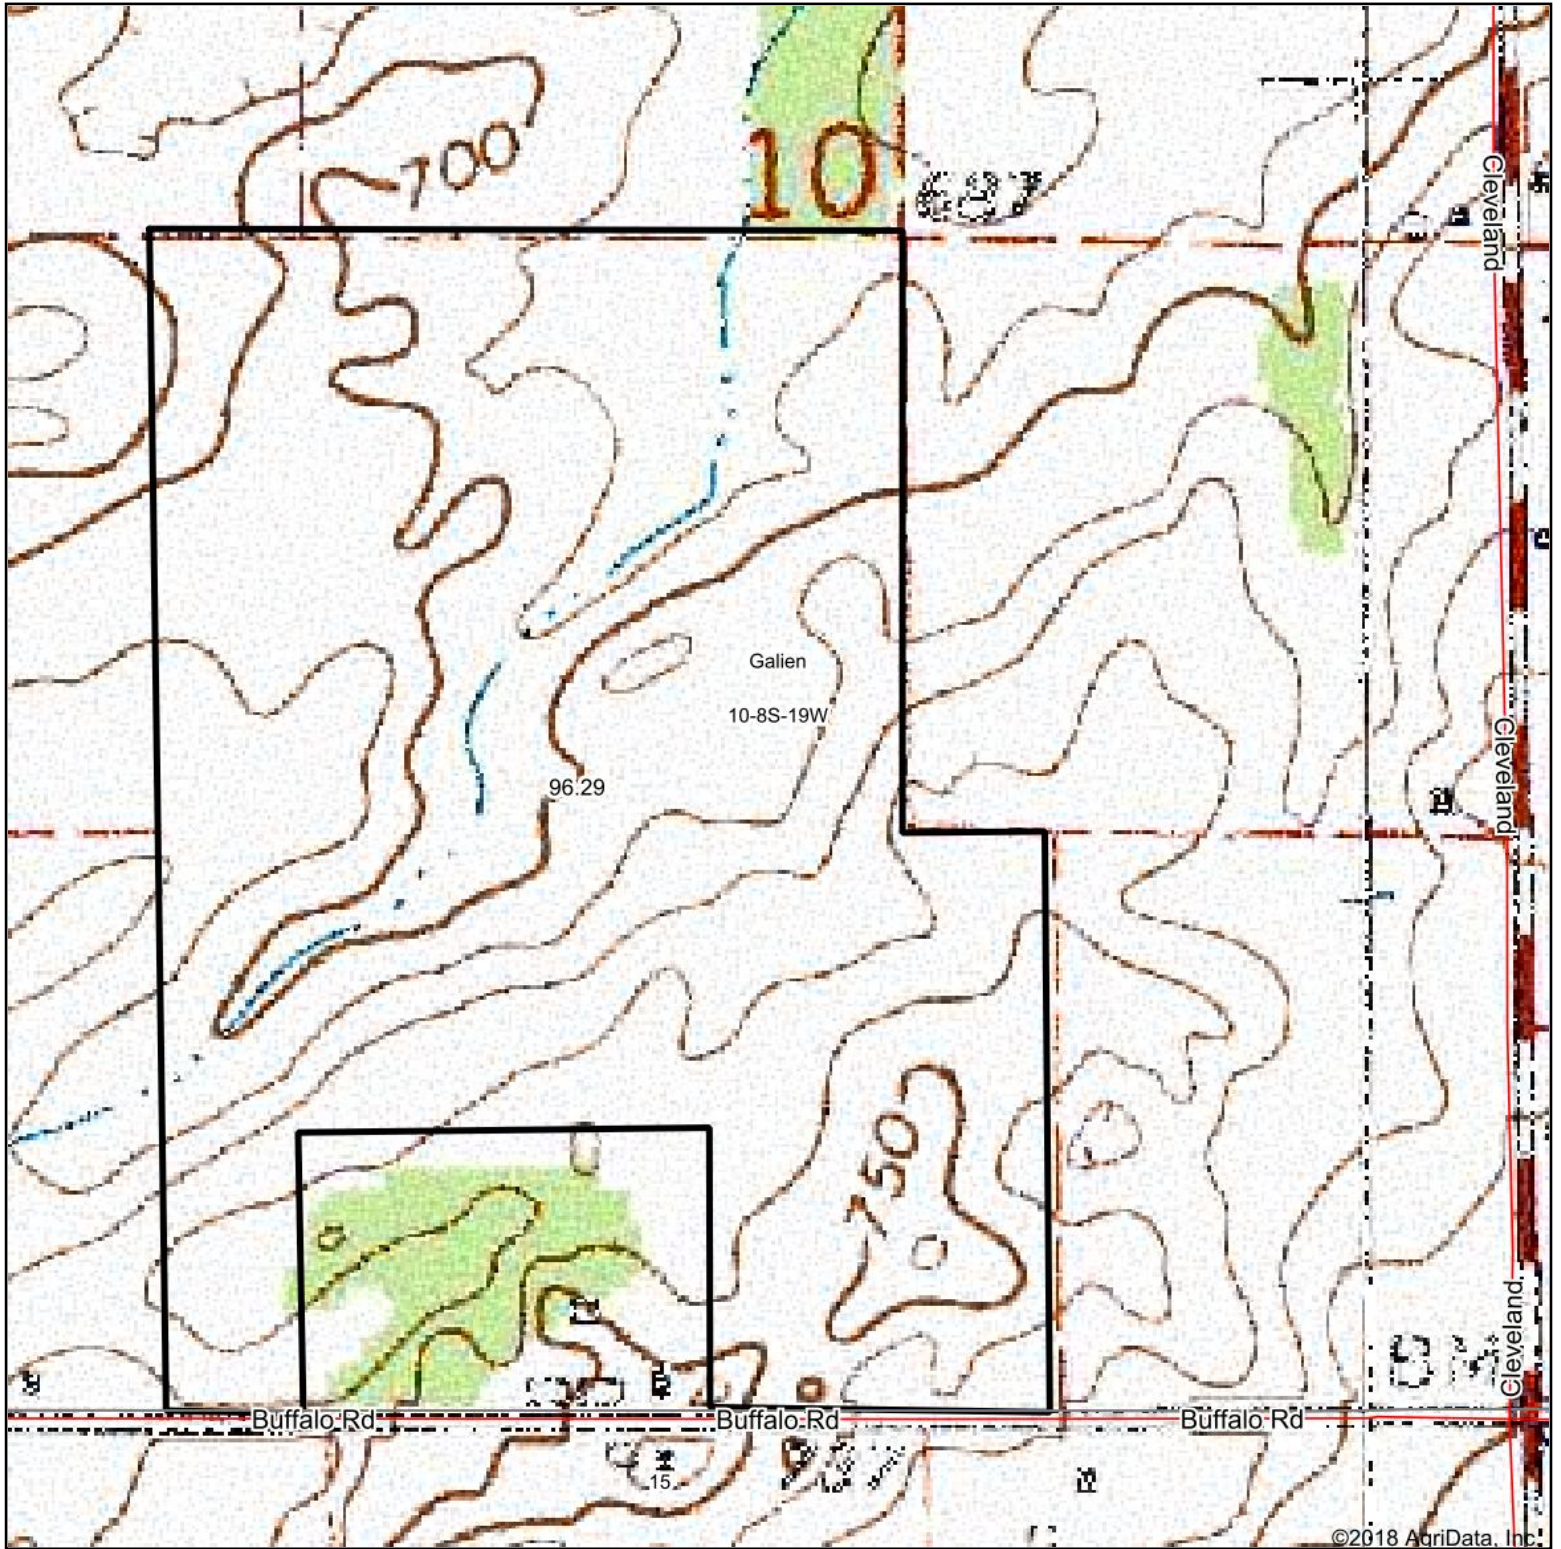

Topography Map

©2018 AgriData, Inc.

map center: 41° 47' 14.92, -86° 30' 17.27

0ft 489ft 978ft

Maps Provided By:

© Agridata, Inc. 2018

www.AgridataInc.com

10-8S-19W
Berrien County
Michigan