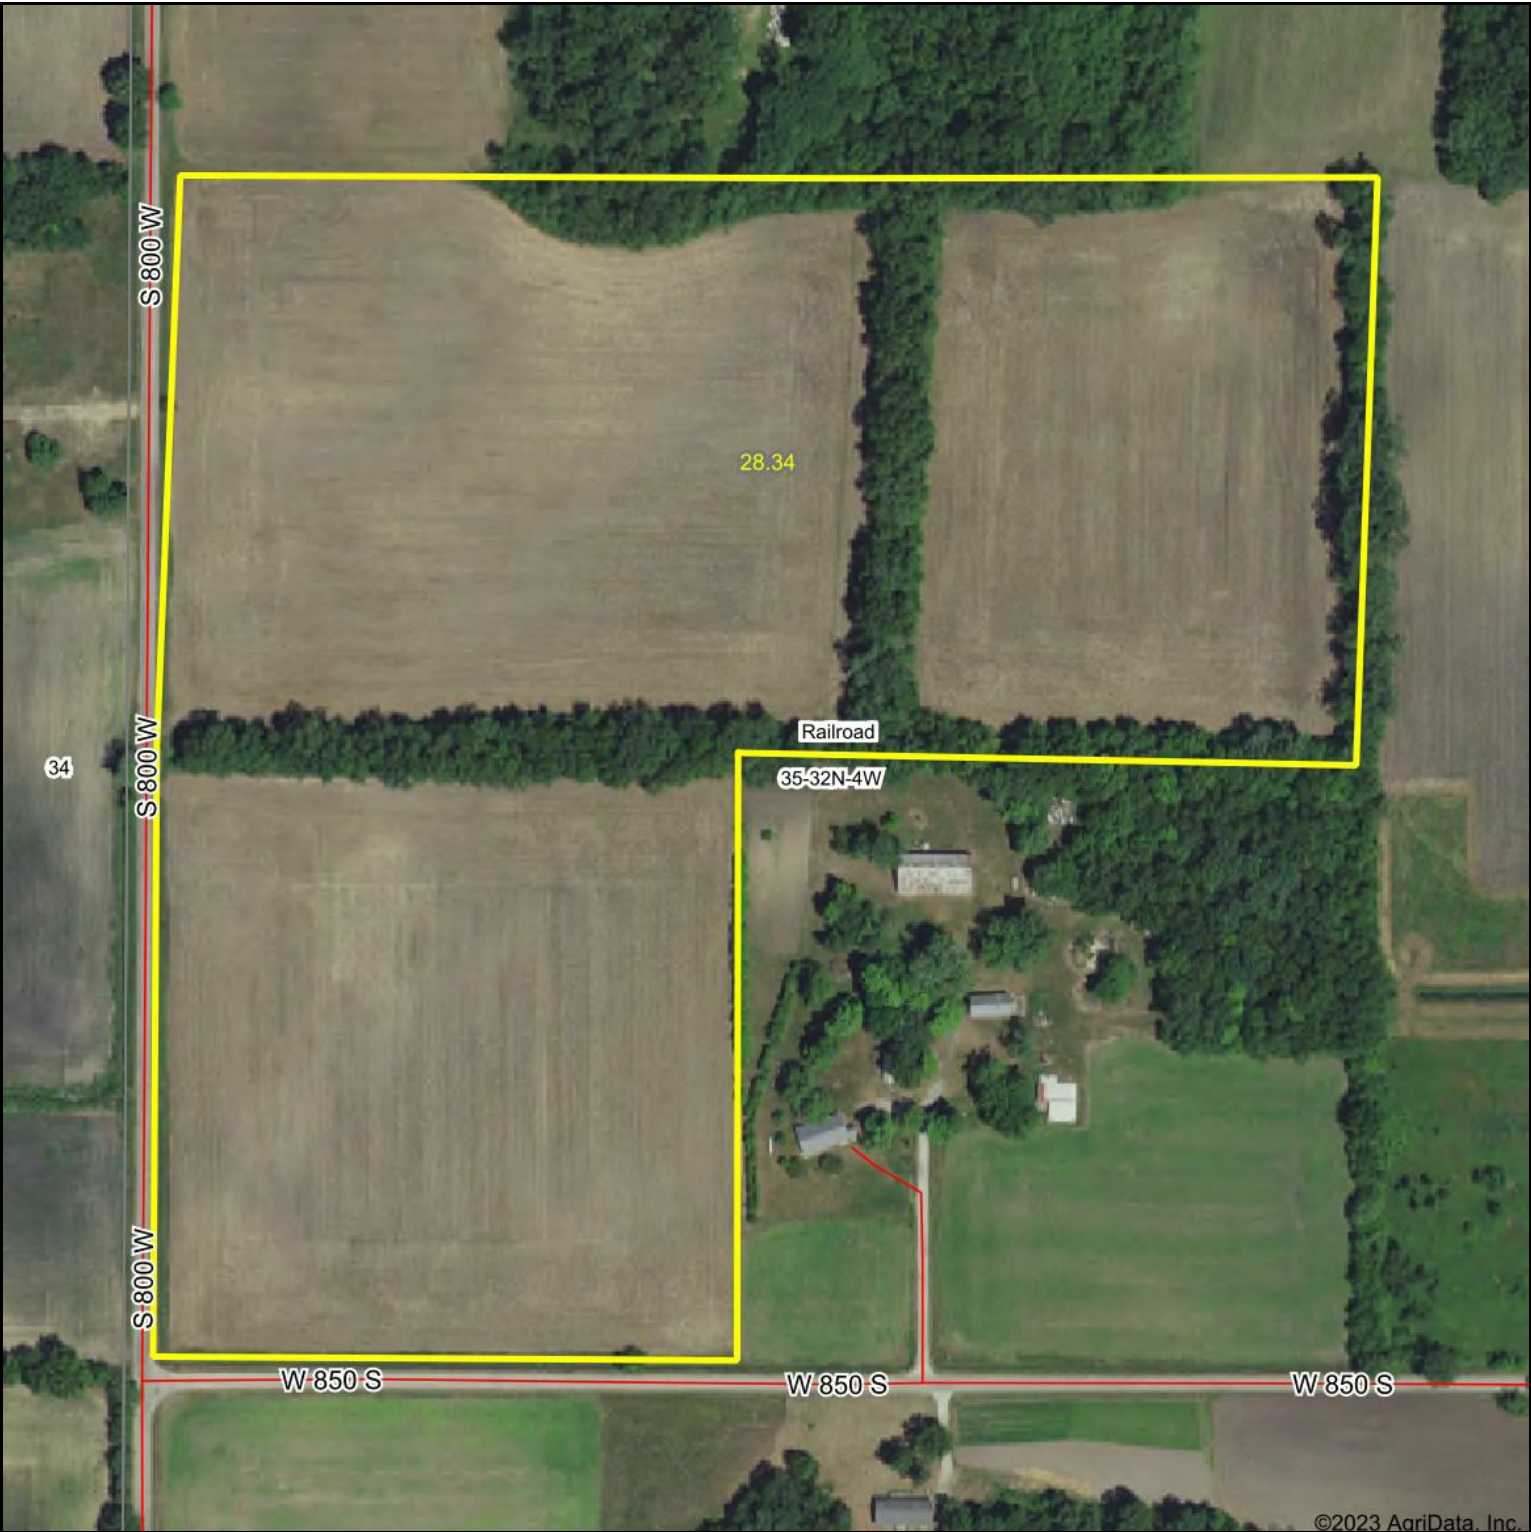

Scholz Map

©2023 AgriData, Inc.

Map Center: 41° 10' 51.89, -86° 51' 1.17

35-32N-4W
Starke County
Indiana

4/4/2023

Maps Provided By:

© AgriData, Inc. 2023 www.AgriDataInc.com