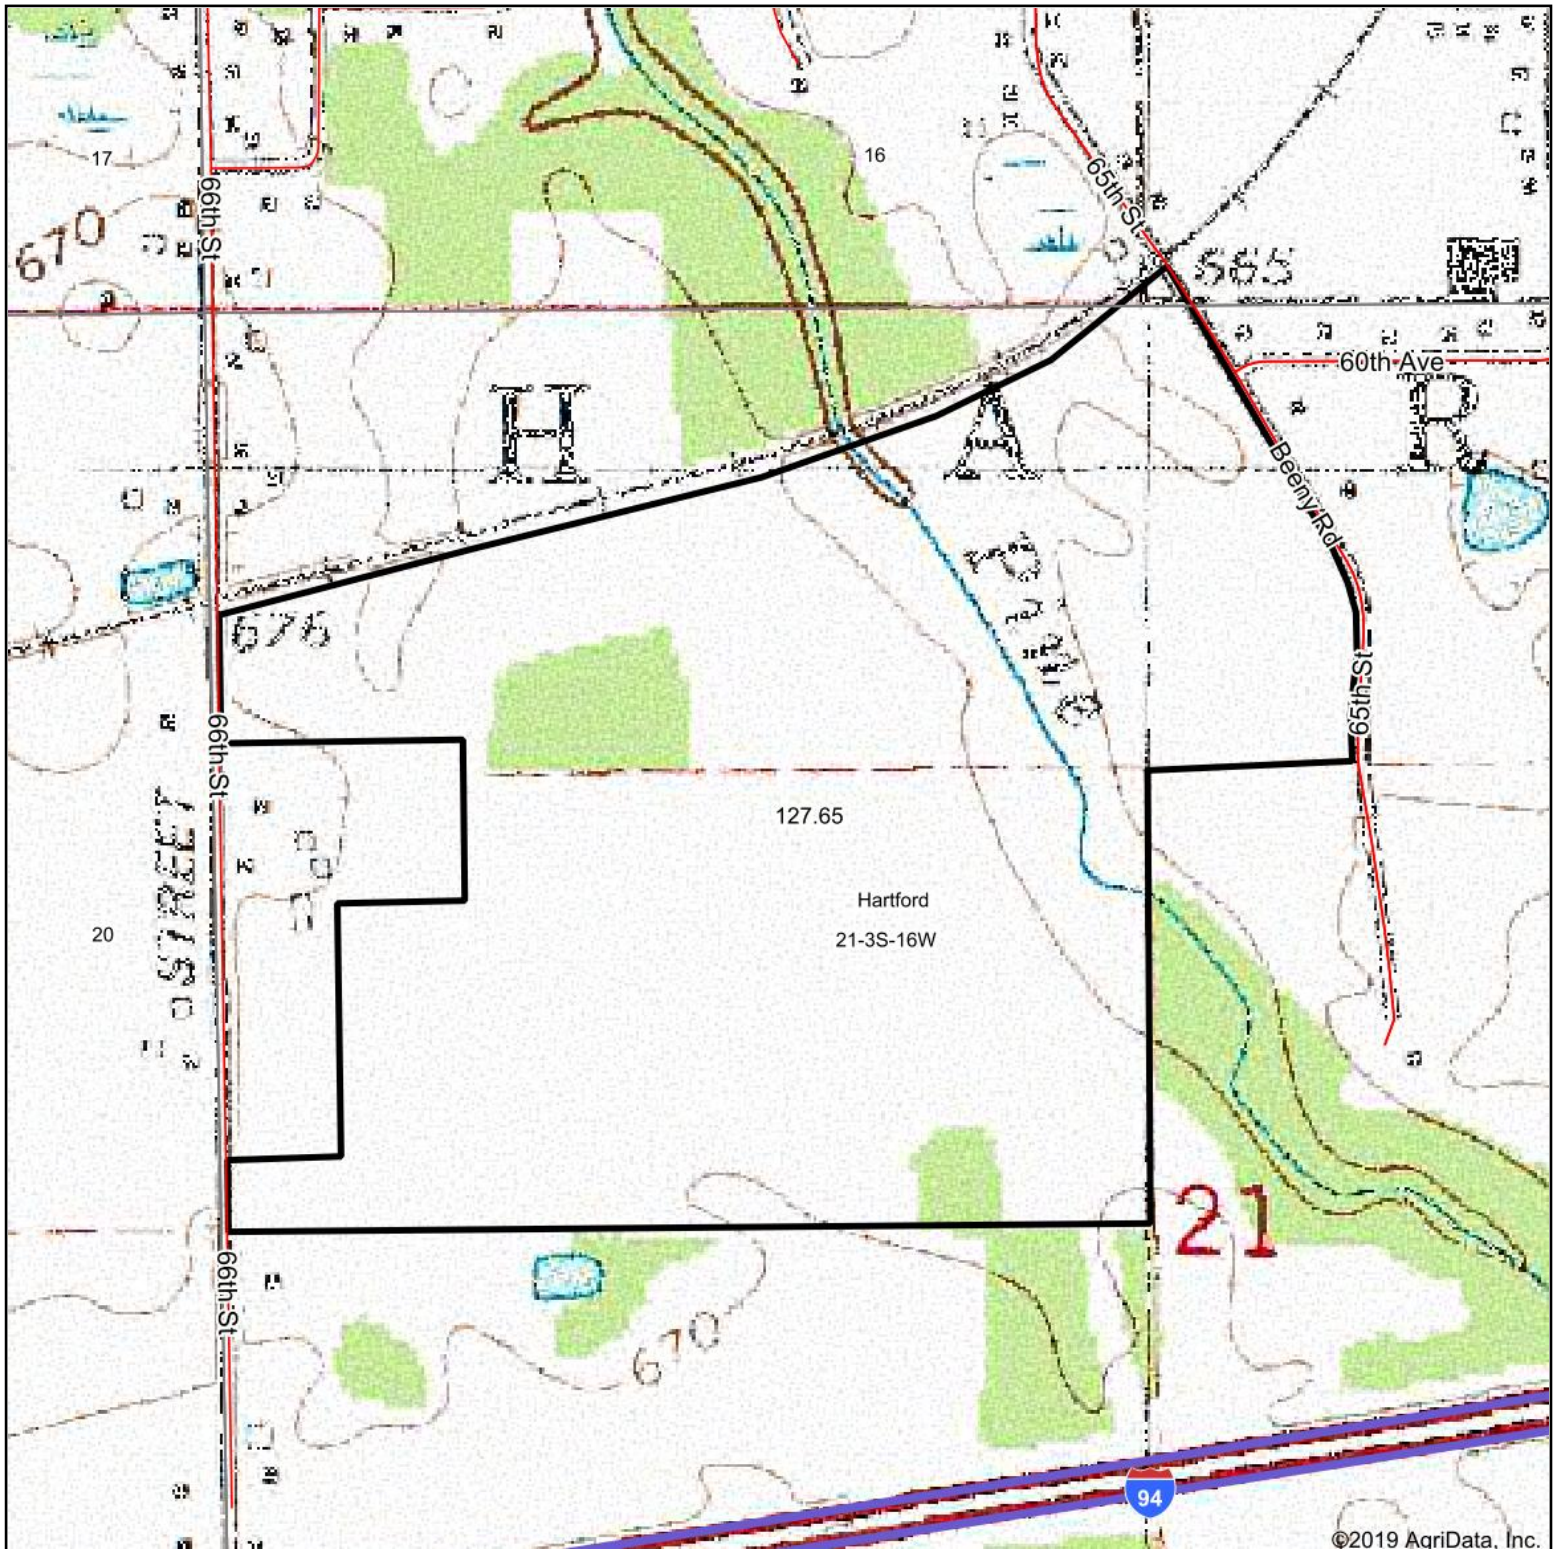

Topography Map

©2019 AgriData, Inc.

map center: 42° 11' 48.49, -86° 10' 49.04

Maps Provided By:

© AgriData, Inc. 2019

www.AgrIDataInc.com

21-3S-16W
Van Buren County
Michigan

5/16/2019