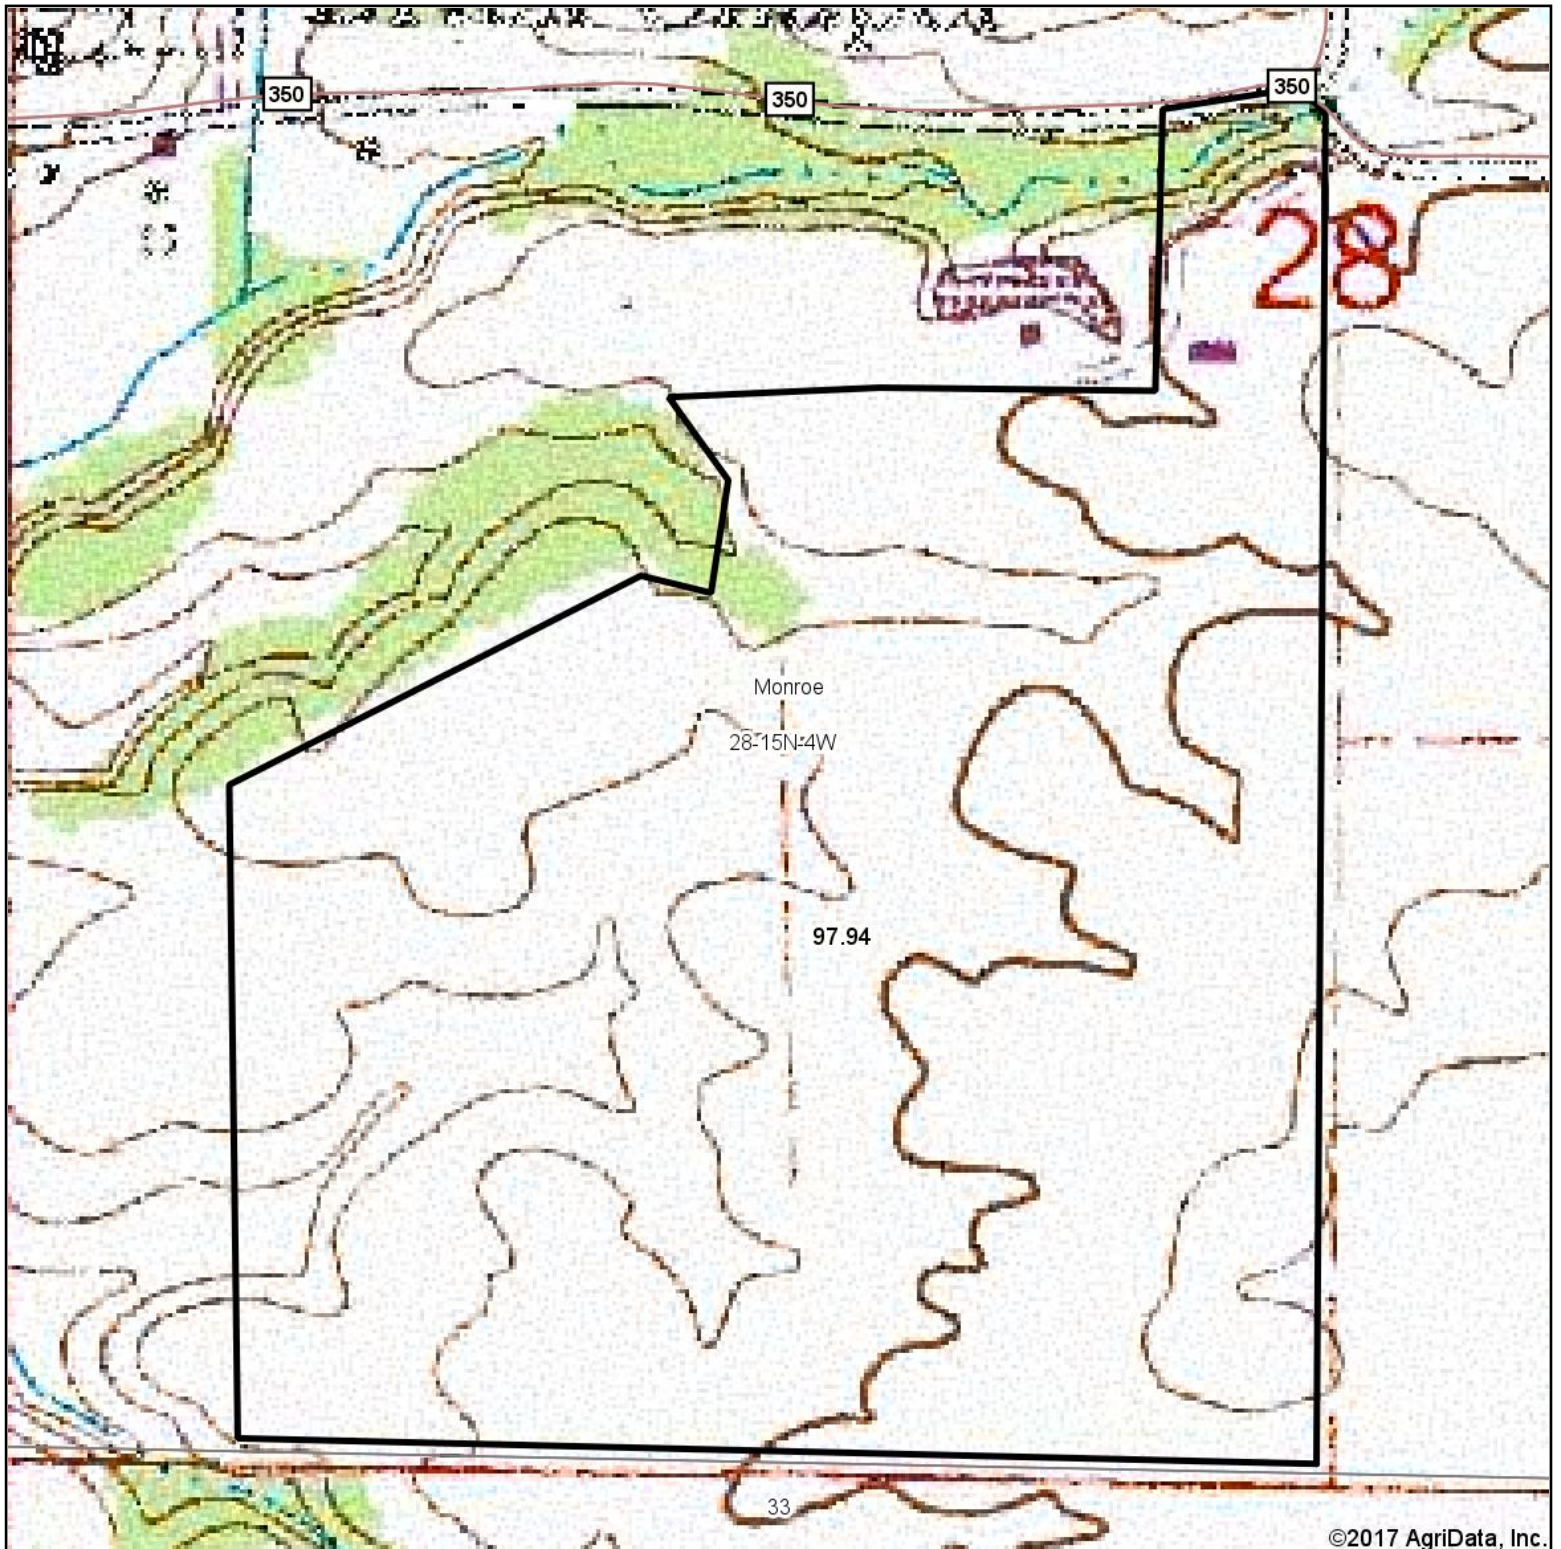

Topography Map

©2017 AgriData, Inc.

map center: 39° 42' 28.8, -86° 51' 47.43

Maps Provided By:

© AgriData, Inc. 2017

www.AgriDataInc.com

28-15N-4W
Putnam County
Indiana

7/10/2017