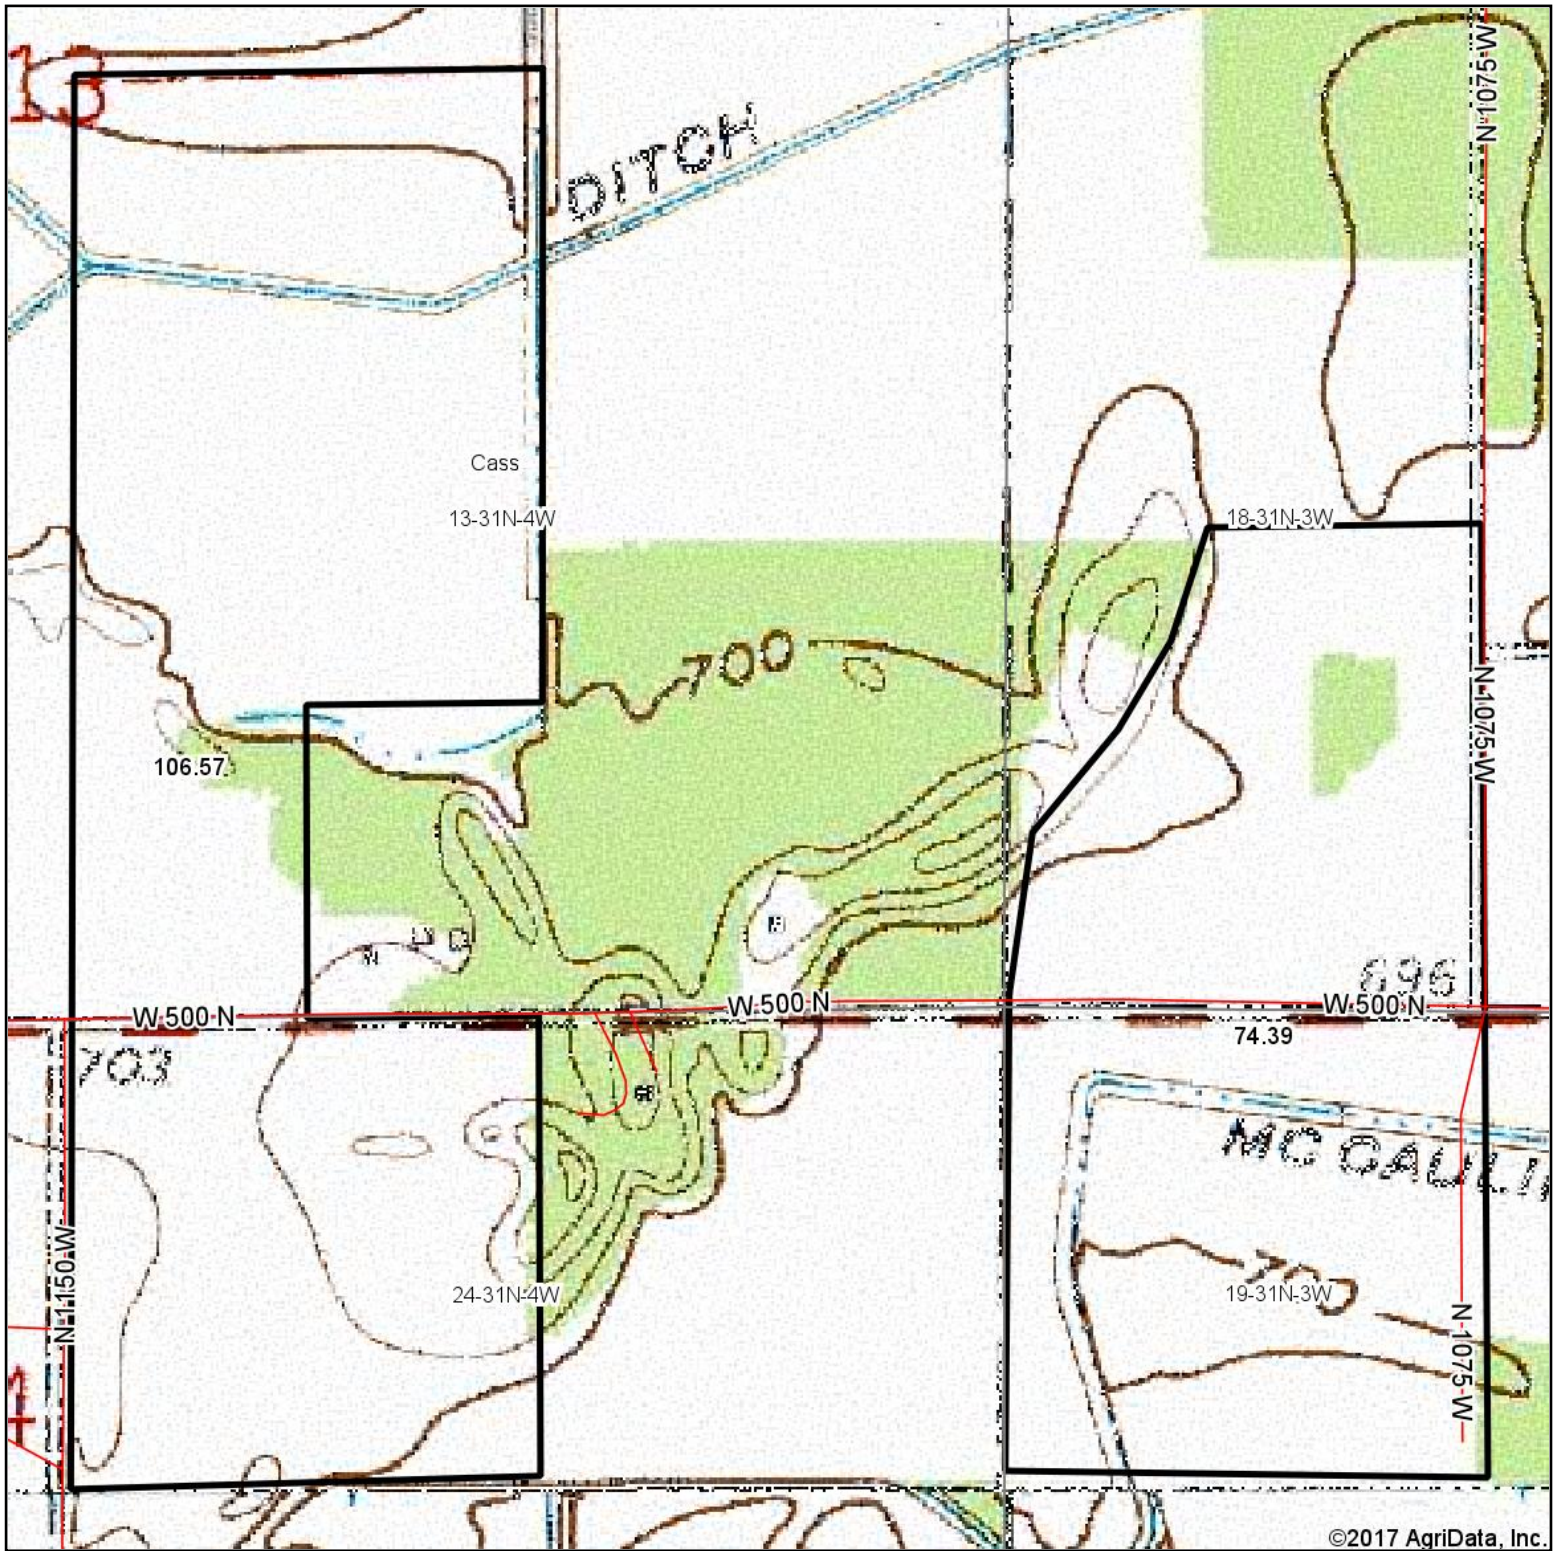

Topography Map

map center: 41° 7' 50.01, -86° 49' 1.17

13-31N-4W
Pulaski County
Indiana

2/12/2017

Maps Provided By:

© AgriData, Inc. 2017

www.AgriDataInc.com