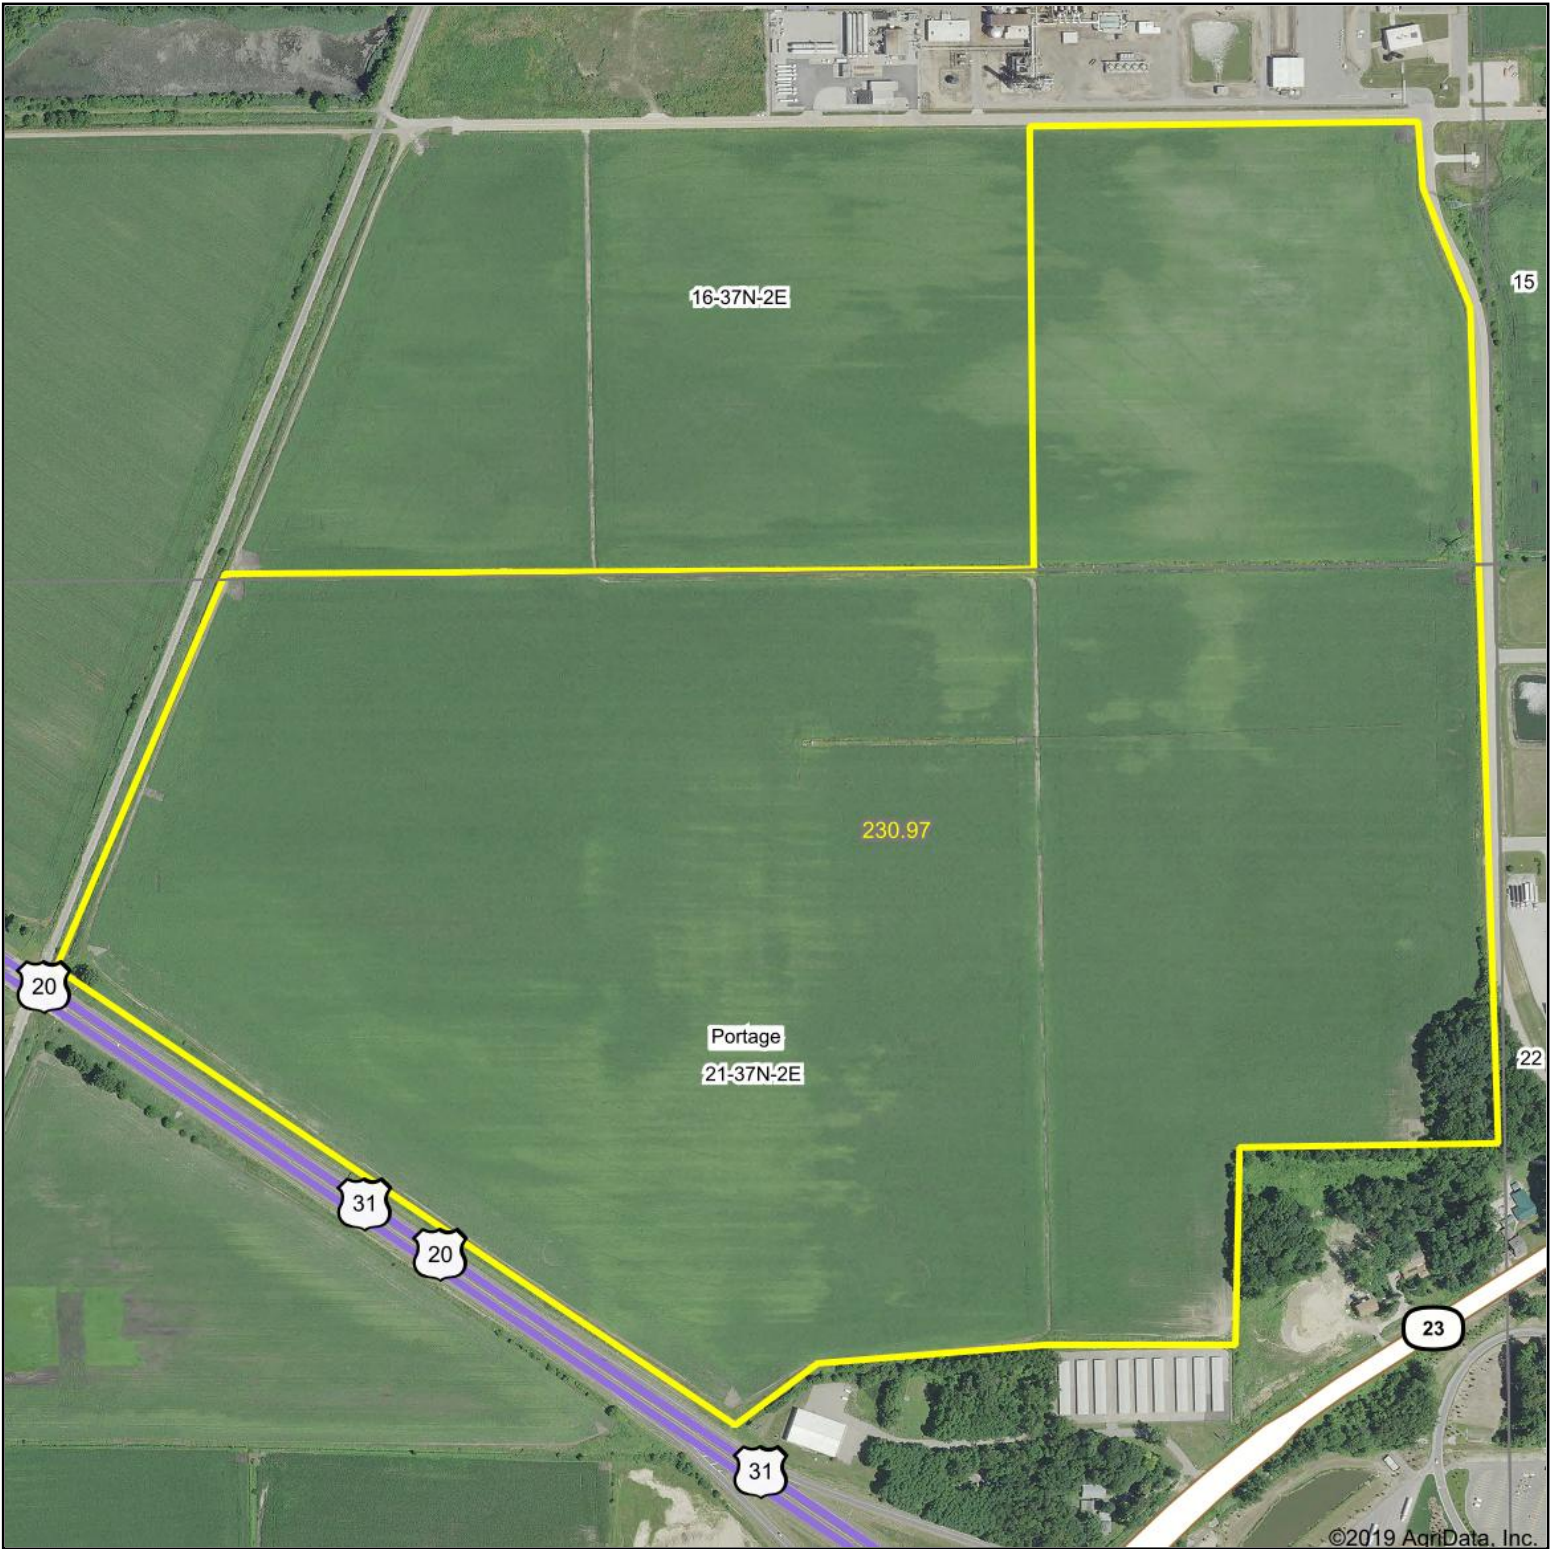

Aerial Map

©2019 AgriData, Inc.

Map Center: 41° 38' 54.28, -86° 18' 1.39

21-37N-2E
St Joseph County
Indiana

4/30/2020