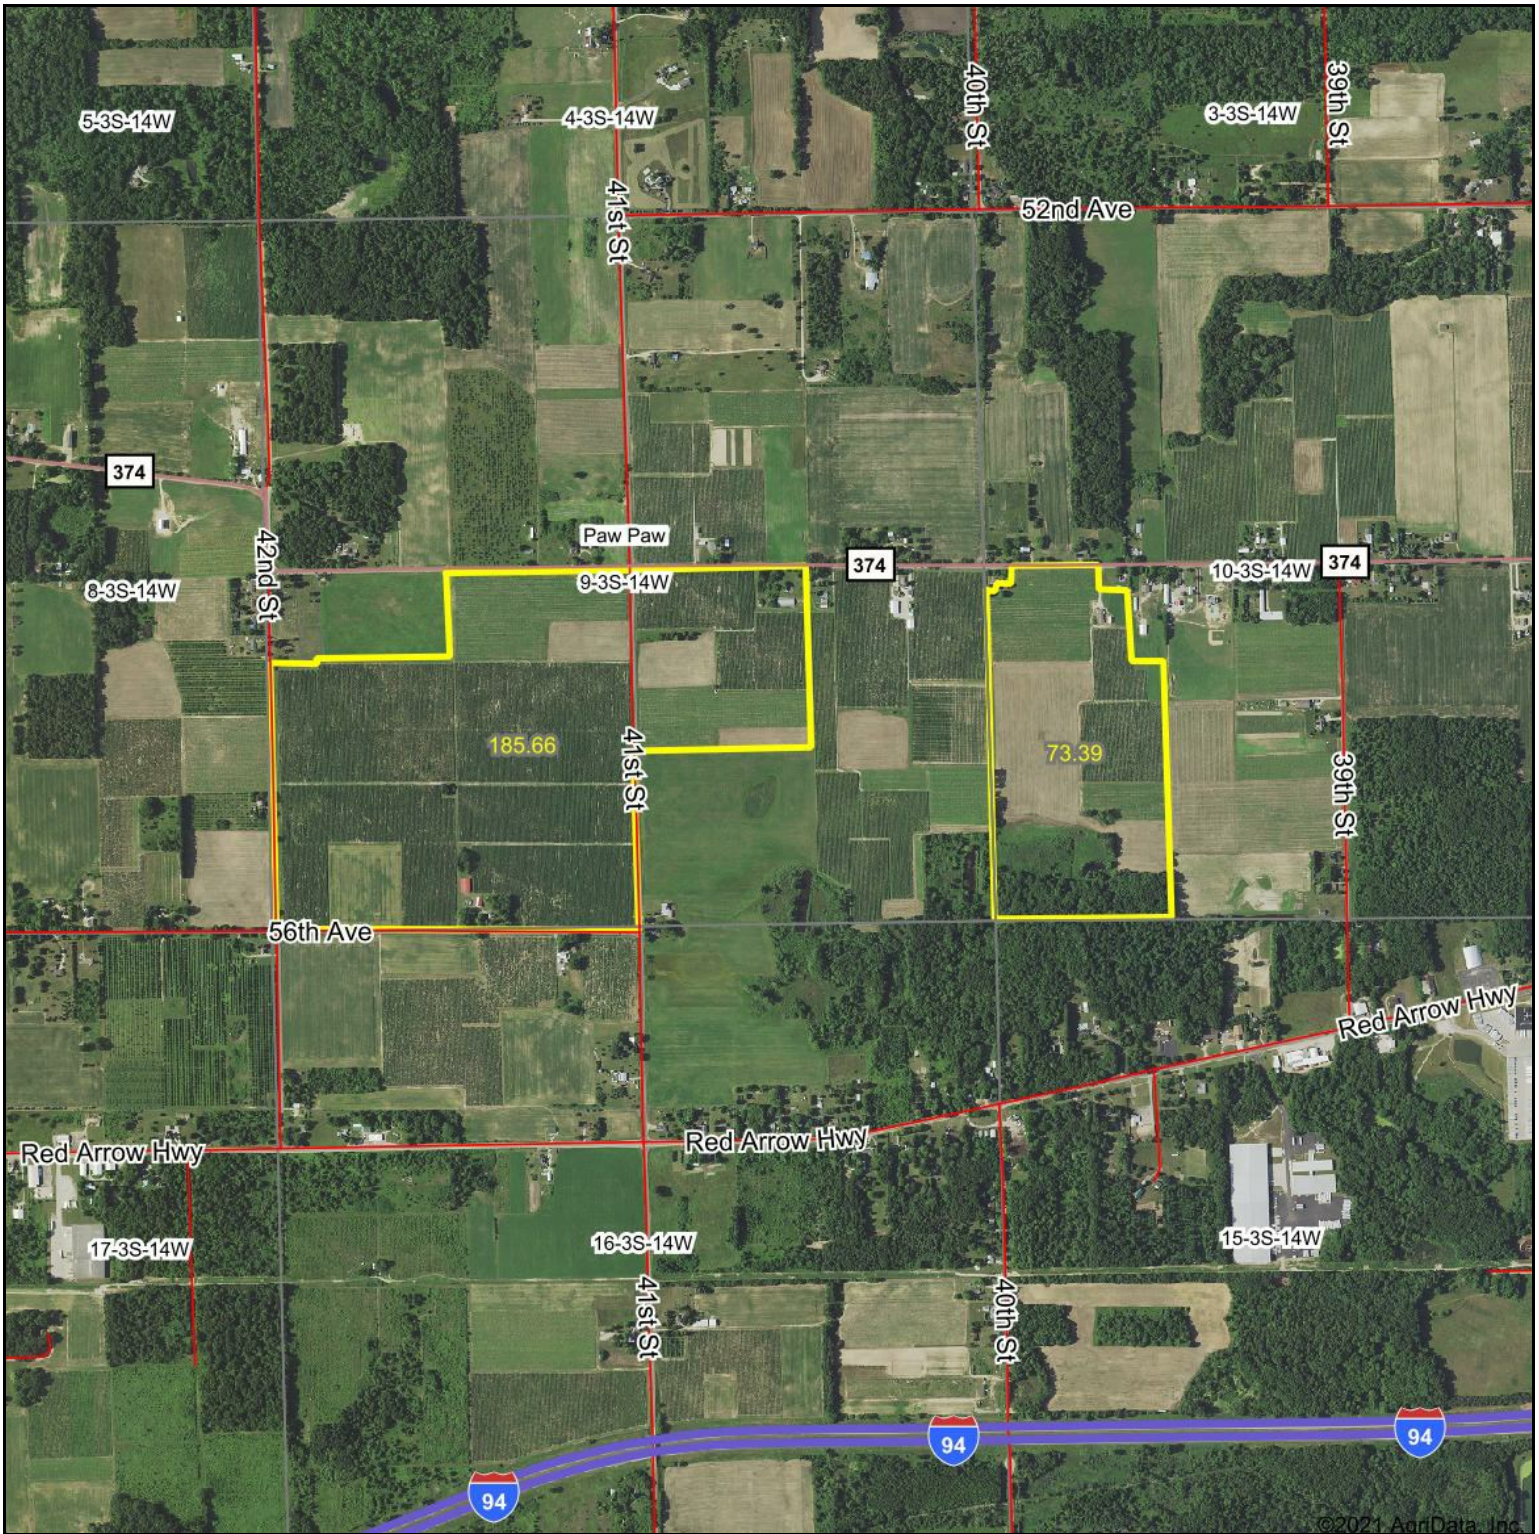

Mihelich Farm

©2021 AgriData, Inc.

Map Center: 42° 13' 6.33, -85° 56' 35.21

Maps Provided By:

© AgriData, Inc. 2021 www.AgriDataInc.com

9-3S-14W
Van Buren County
Michigan

8/27/2021