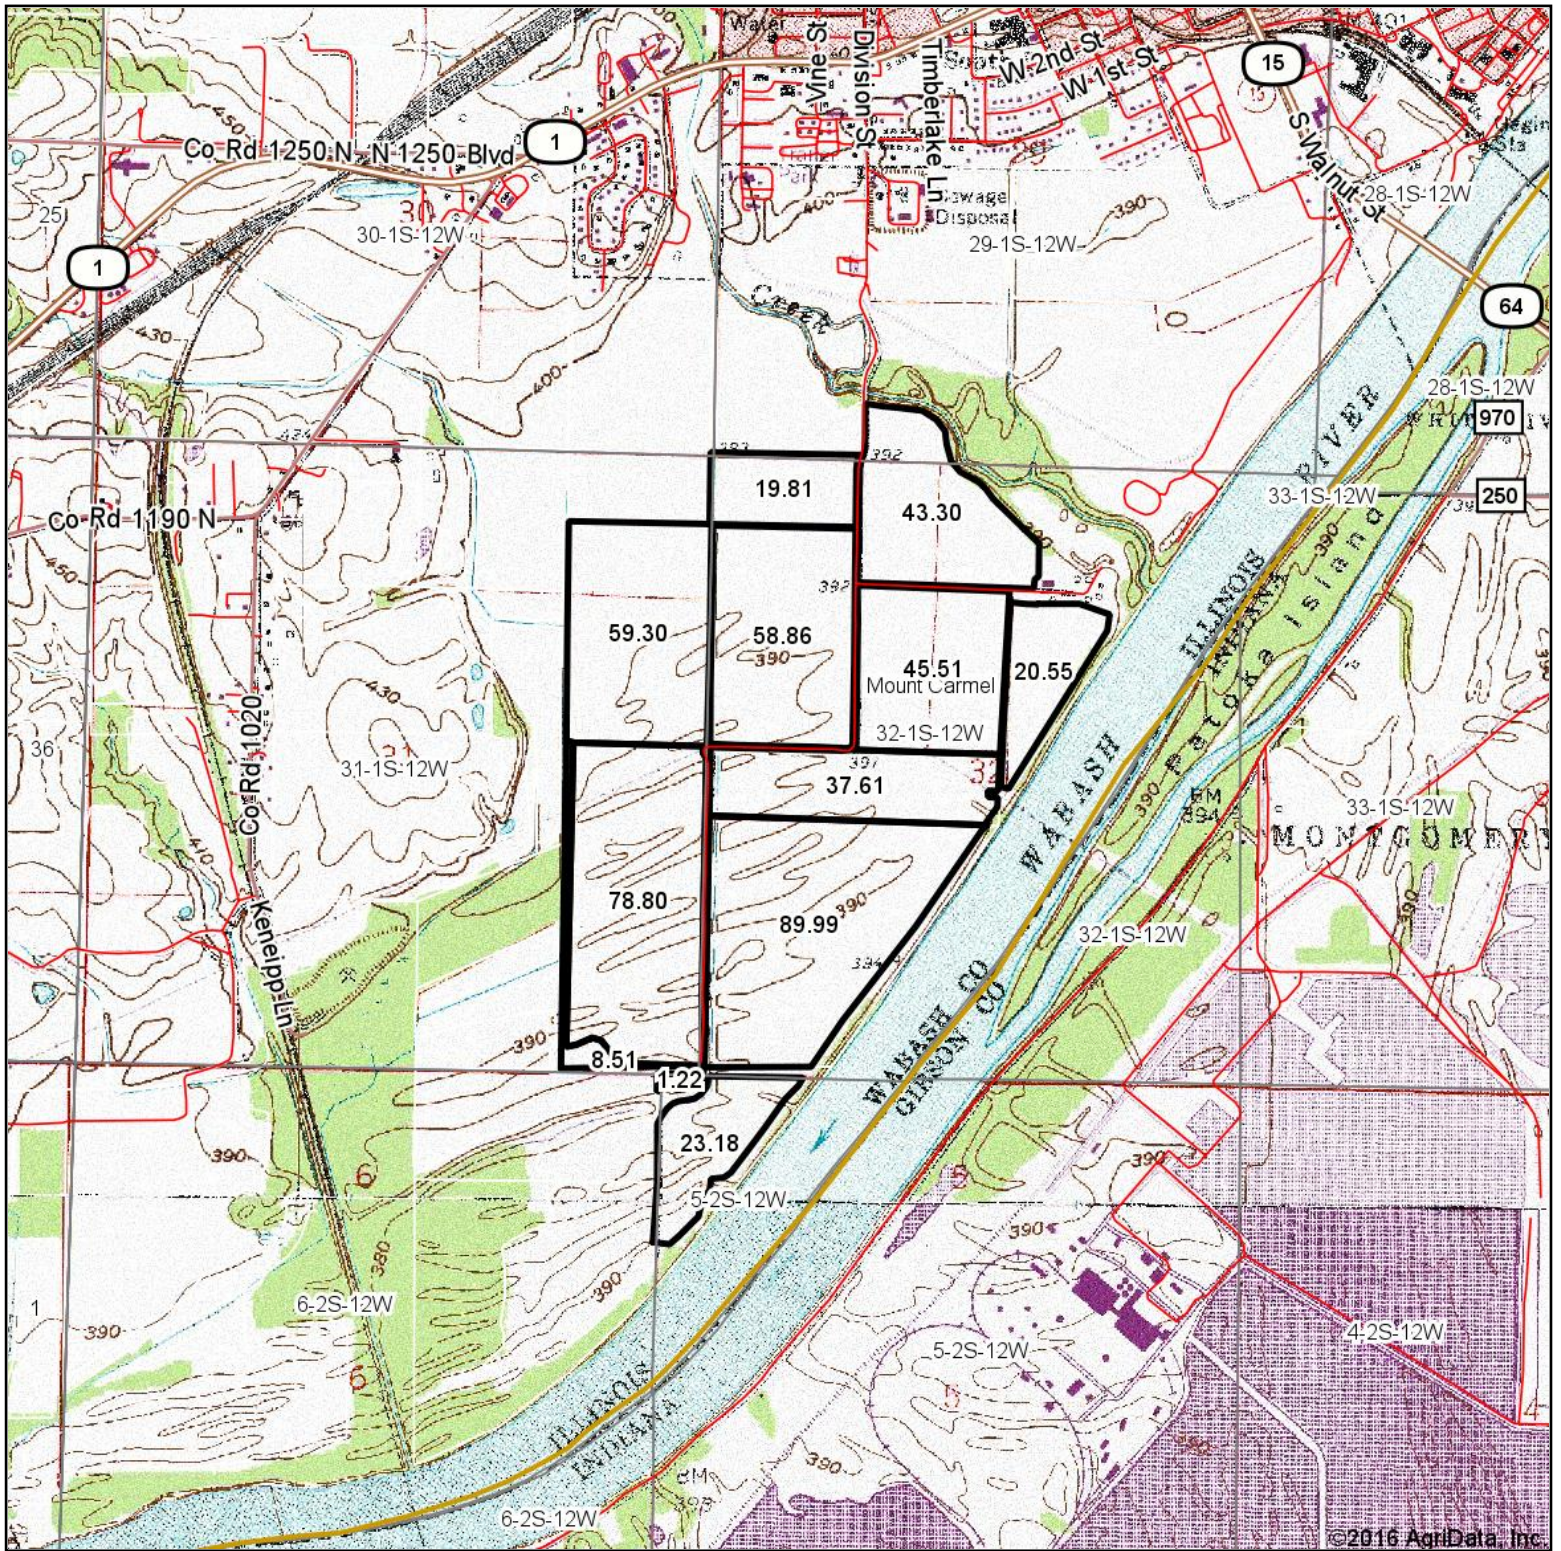

Topography Map

map center: 38° 23' 8.01, -87° 46' 35.88

0ft 1998ft 3996ft

32-1S-12W
Wabash County
Illinois

10/17/2016

Maps Provided By:

© AgriData, Inc. 2016

www.AgrIDataInc.com