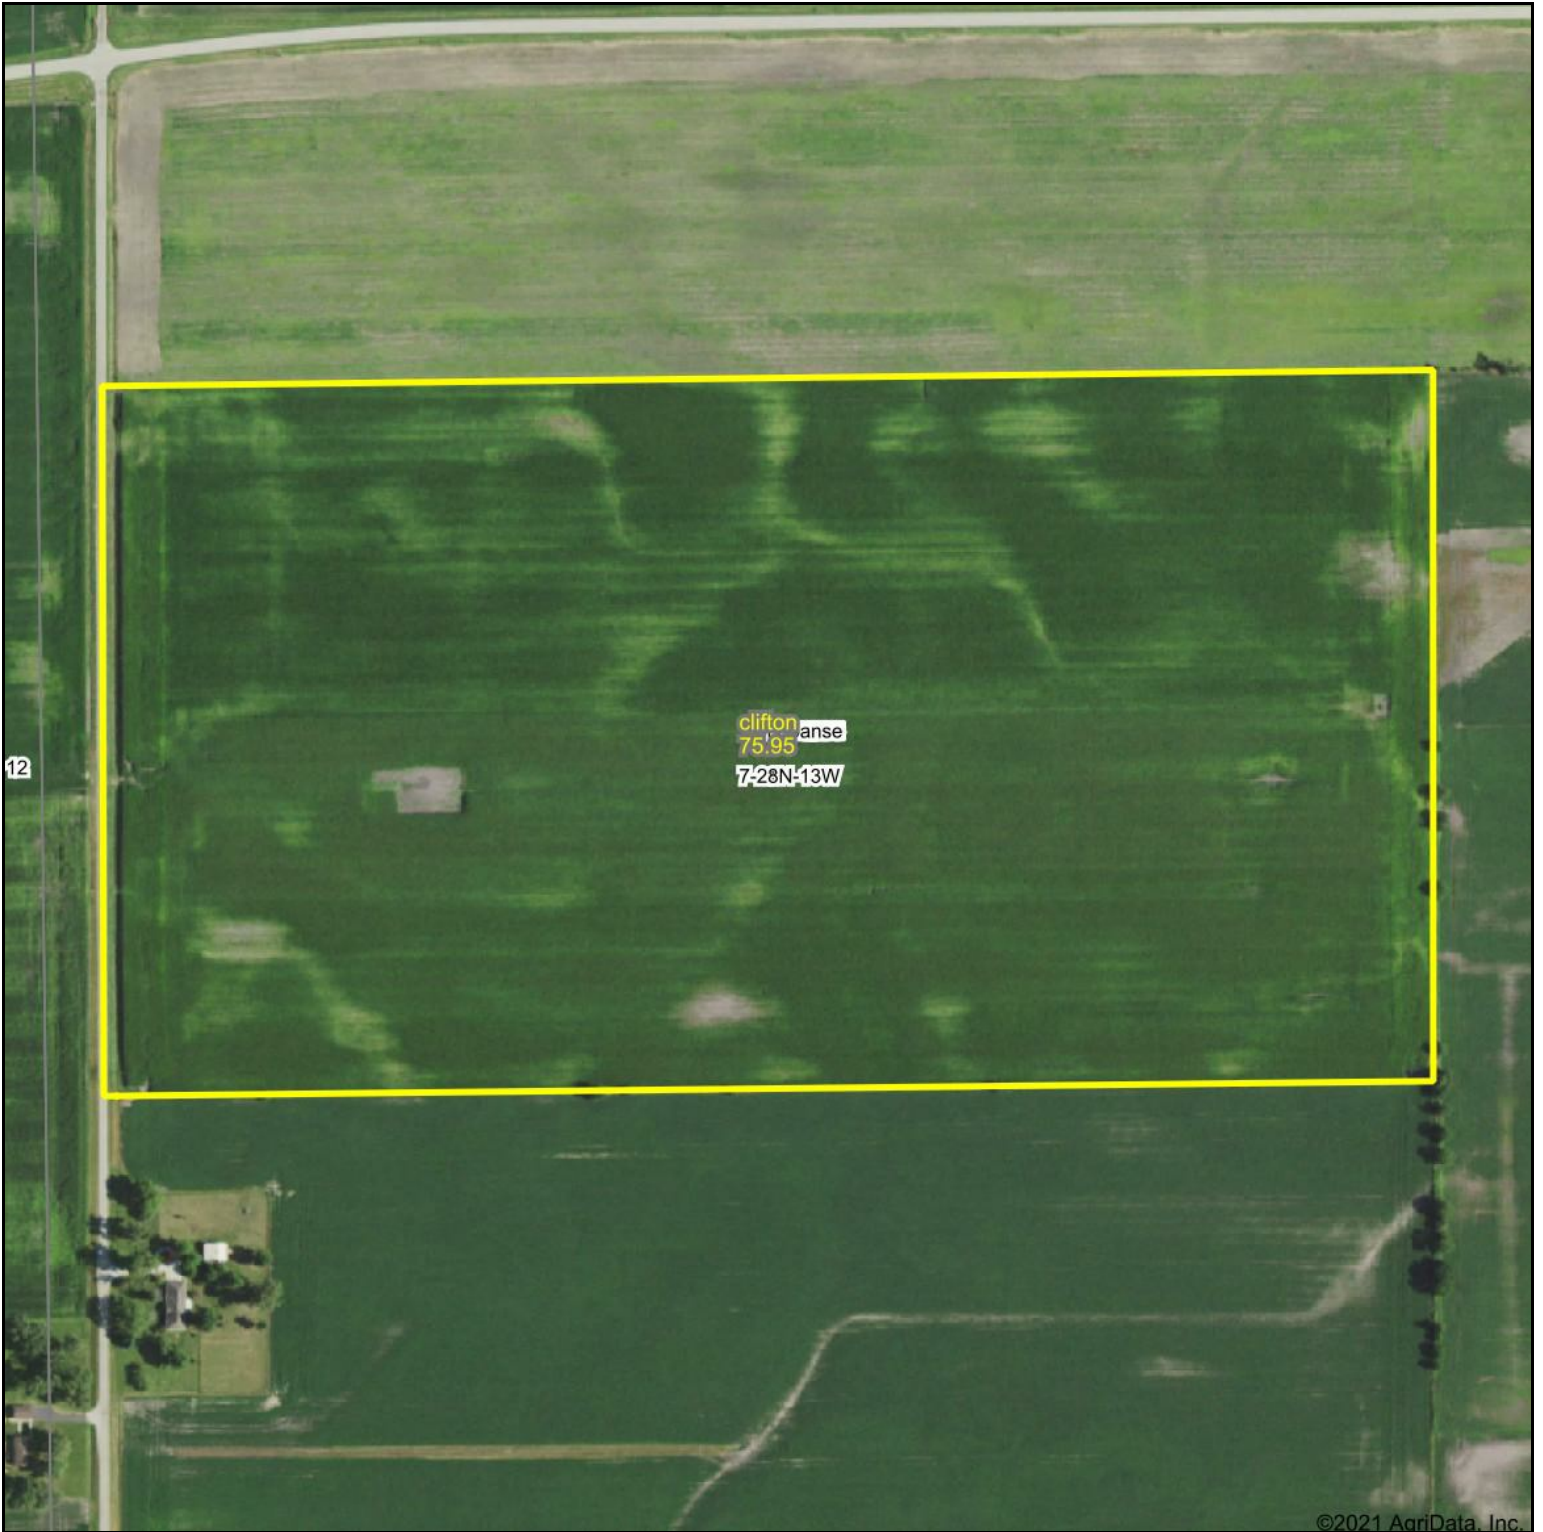

Clifton

©2021 AgriData, Inc.

Map Center: 40° 55' 36.66, -87° 52' 50.79

0ft 409ft 818ft

Maps Provided By:

© AgriData, Inc. 2021

www.AgriDataInc.com

7-28N-13W
Iroquois County
Illinois