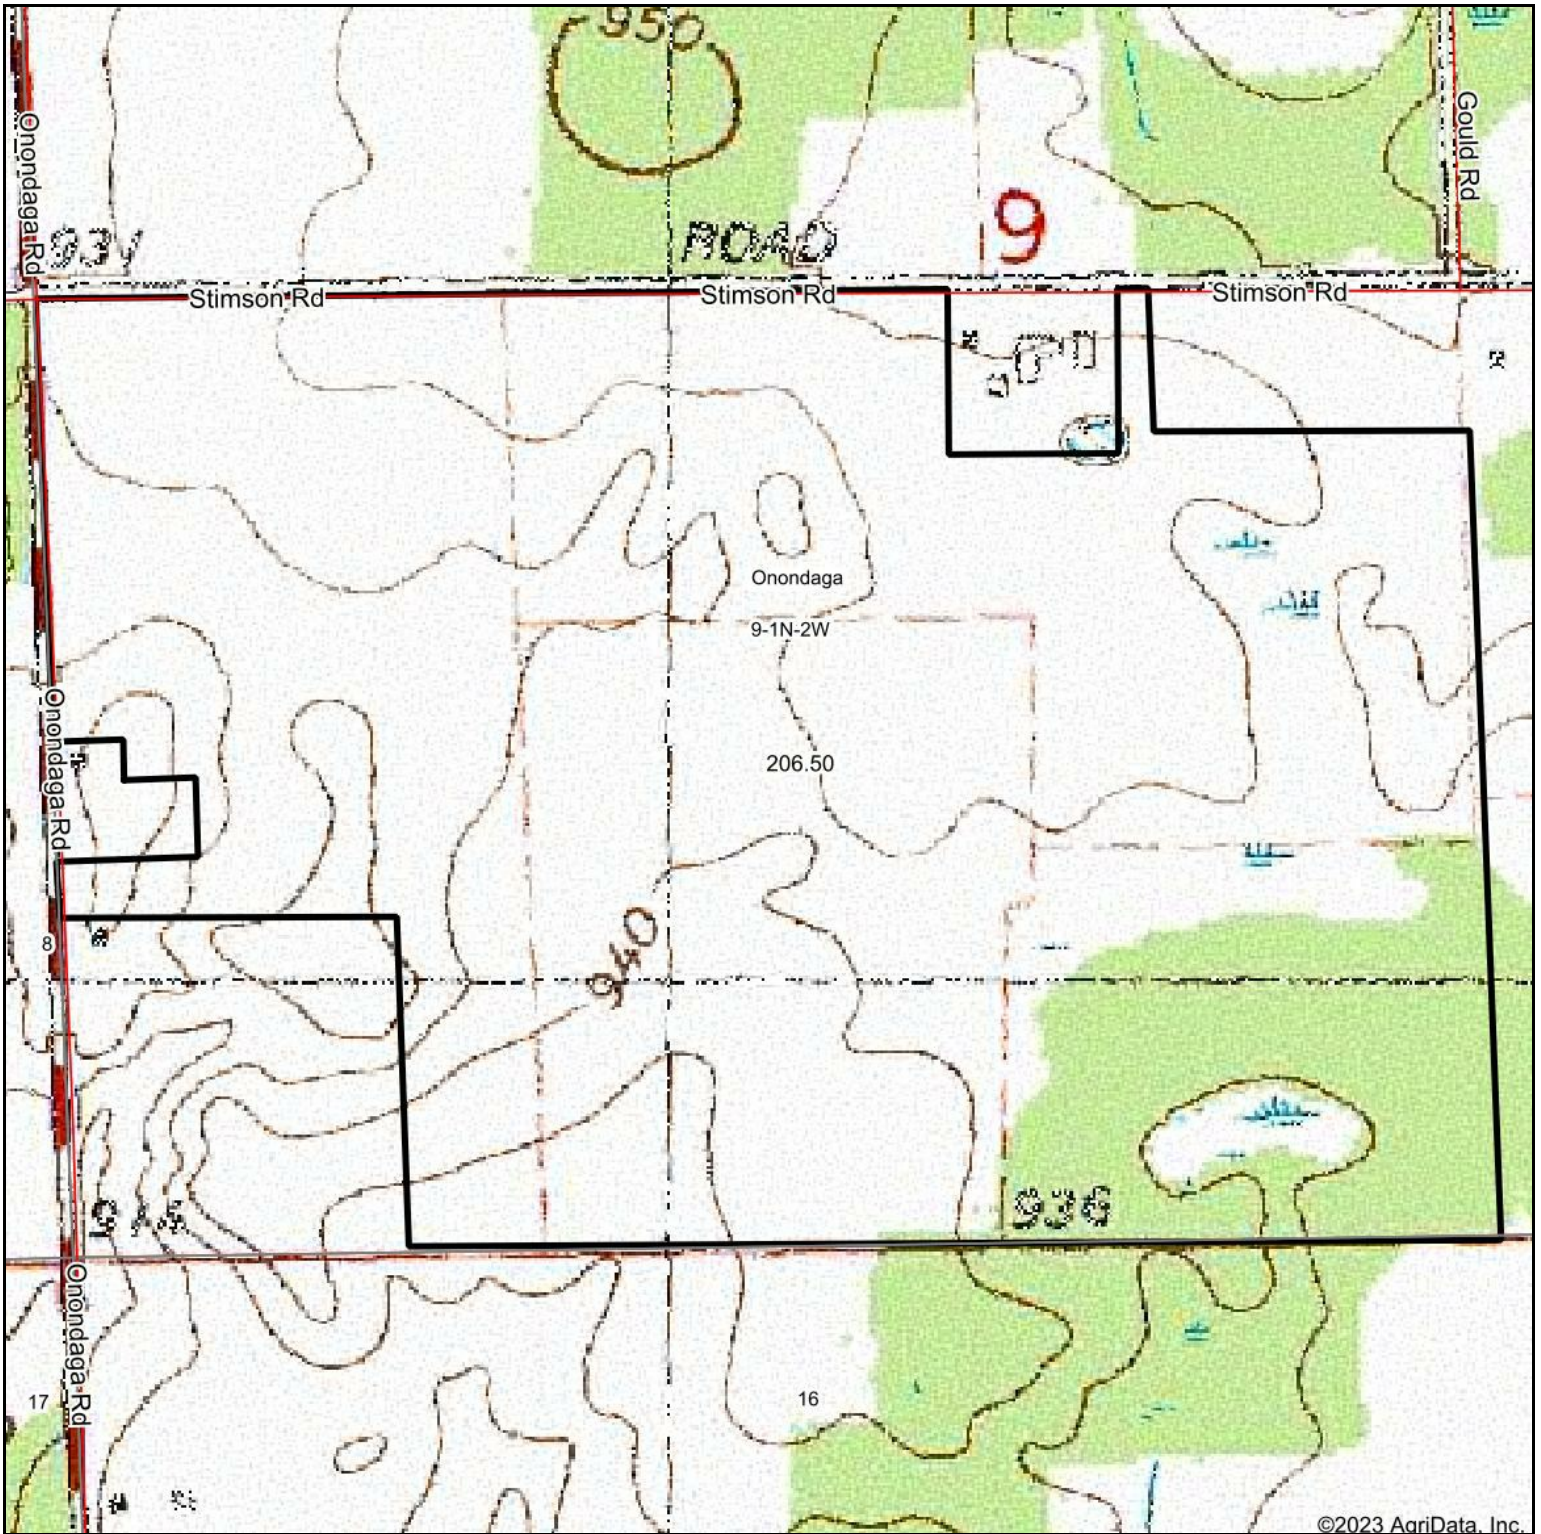

Topography Map

©2023 AgriData, Inc.

map center: 42° 29' 1.74, -84° 33' 12.67

Maps Provided By:

© AgriData, Inc. 2021 www.AgriDataInc.com

9-1N-2W
Ingham County
Michigan

1/17/2023