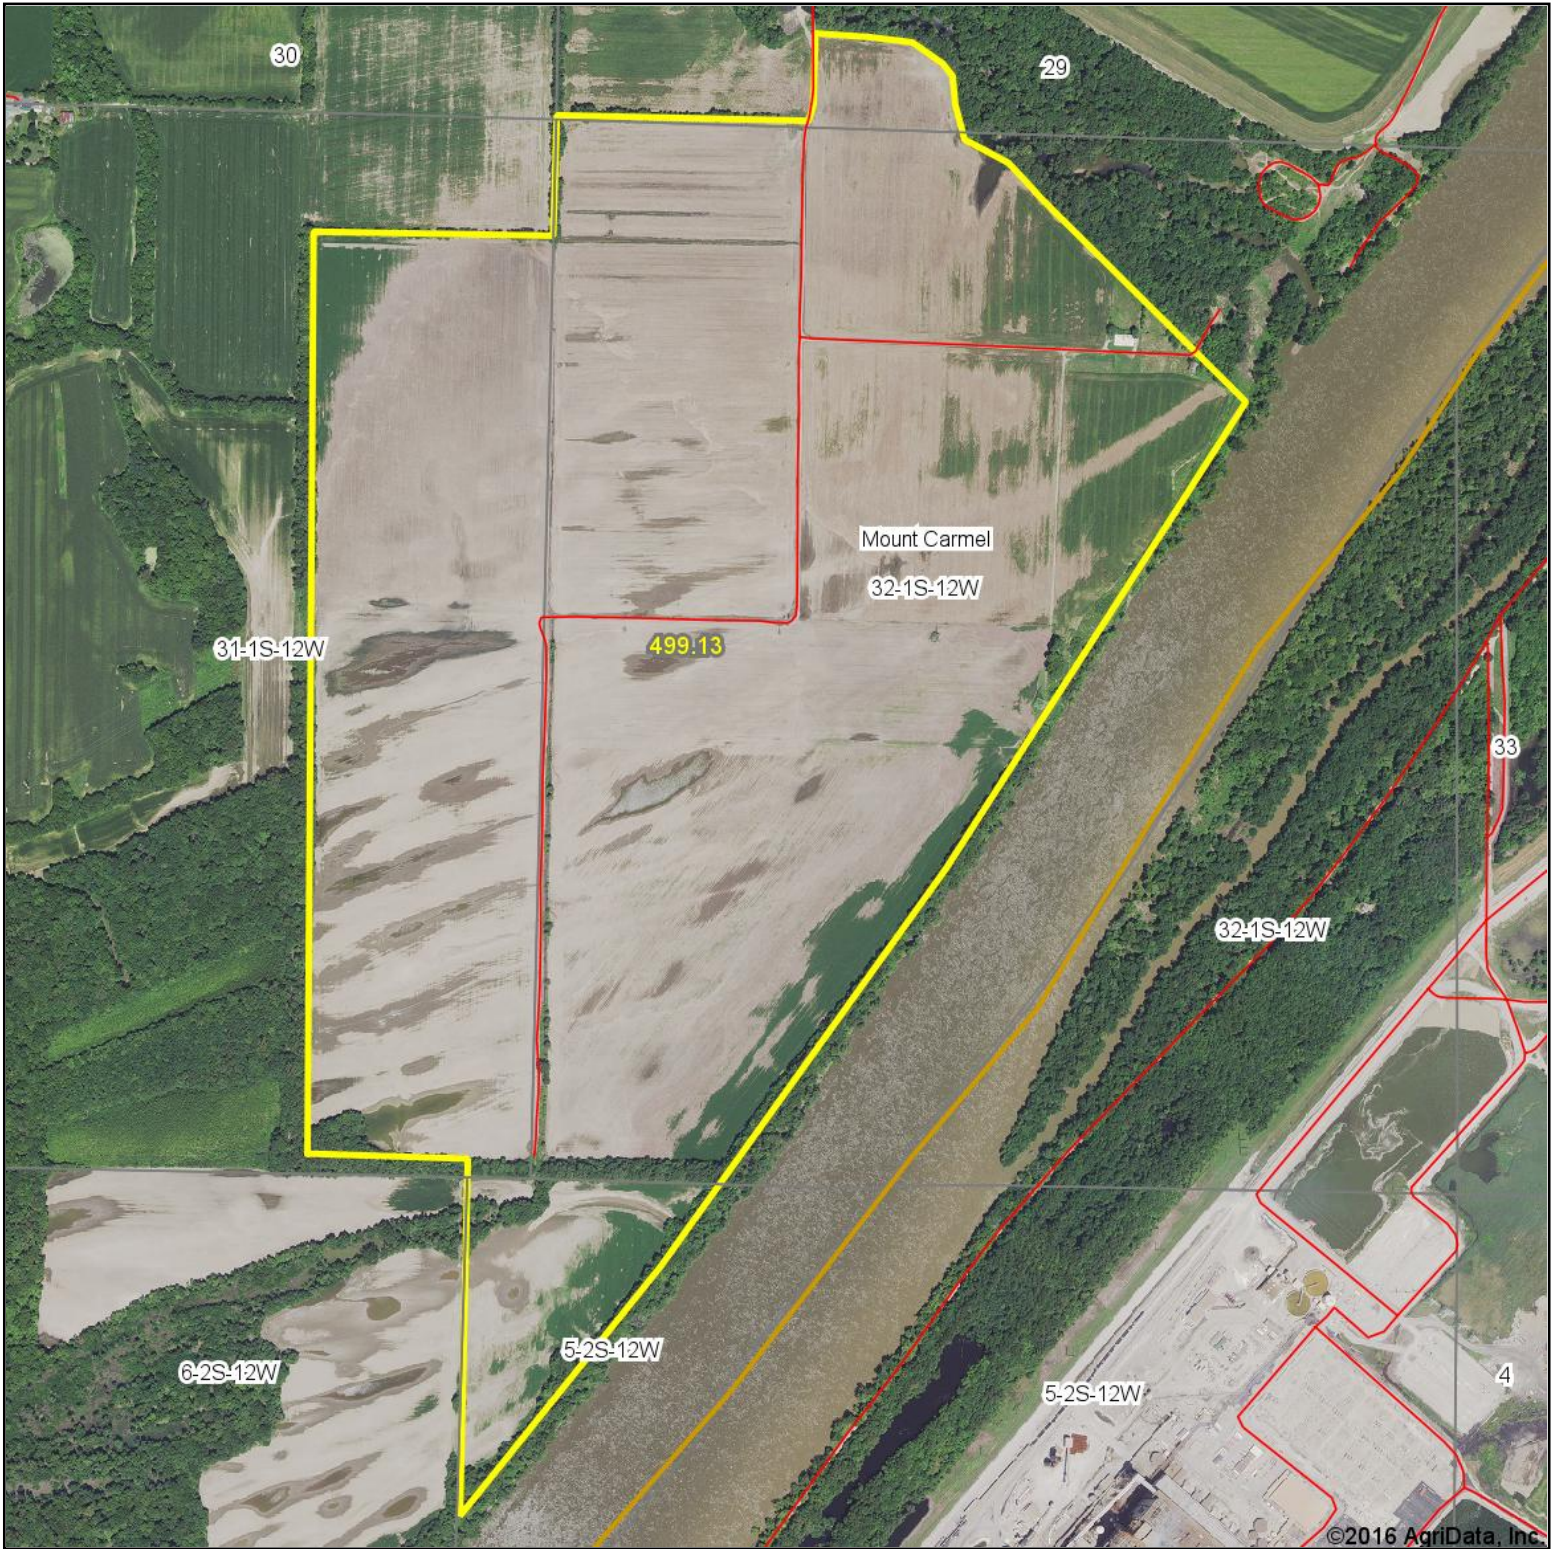

Aerial Map

map center: 38° 23' 2.52, -87° 46' 28.53

Maps Provided By:

© AgriData, Inc. 2016 www.AgriDataInc.com

32-1S-12W
Wabash County
Illinois

12/13/2016