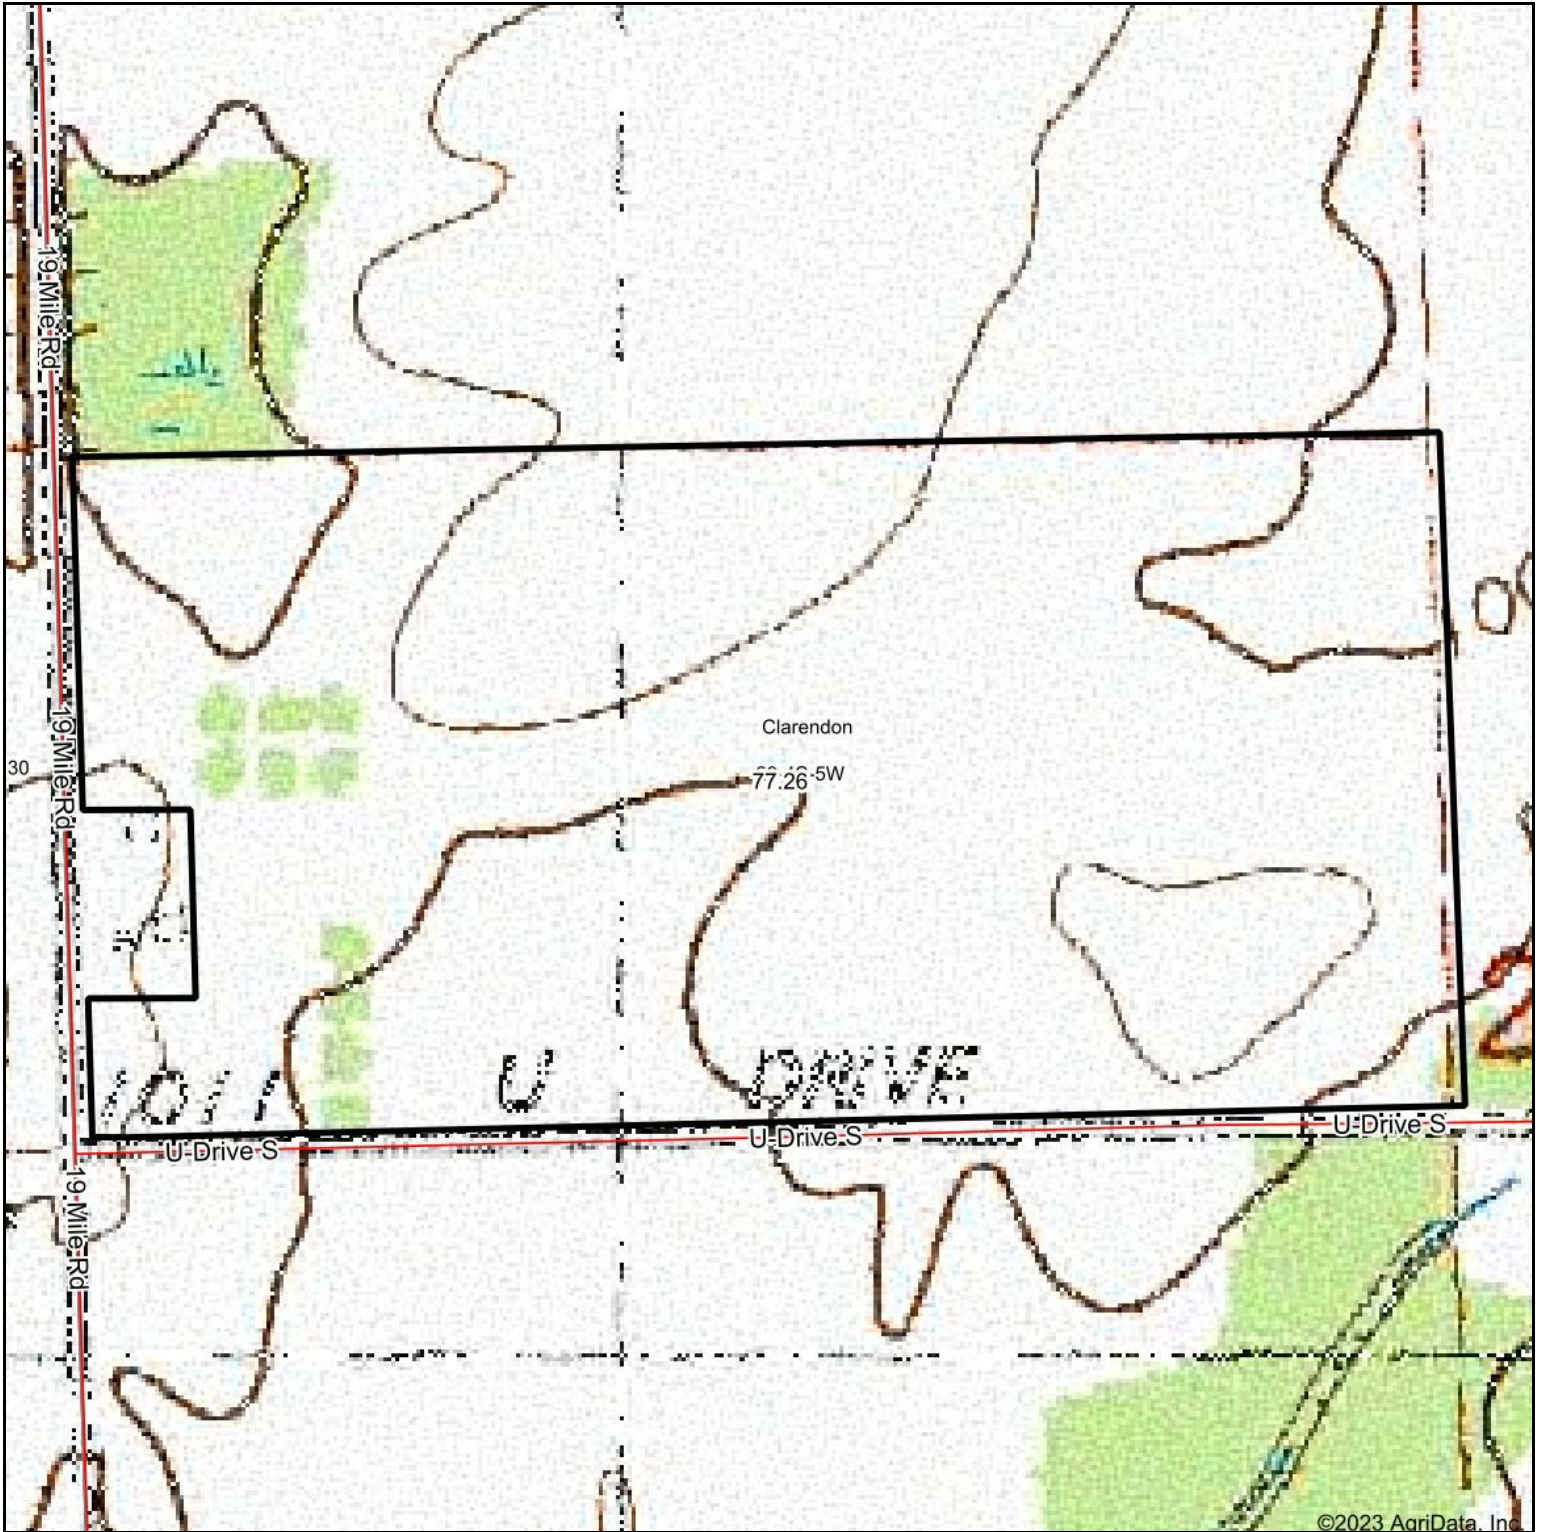

Topography Map

map center: 42° 5' 46.73, -84° 55' 8.76

Maps Provided By:

© AgriData, Inc. 2023 www.AgriDataInc.com

29-4S-5W
Calhoun County
Michigan

4/4/2023