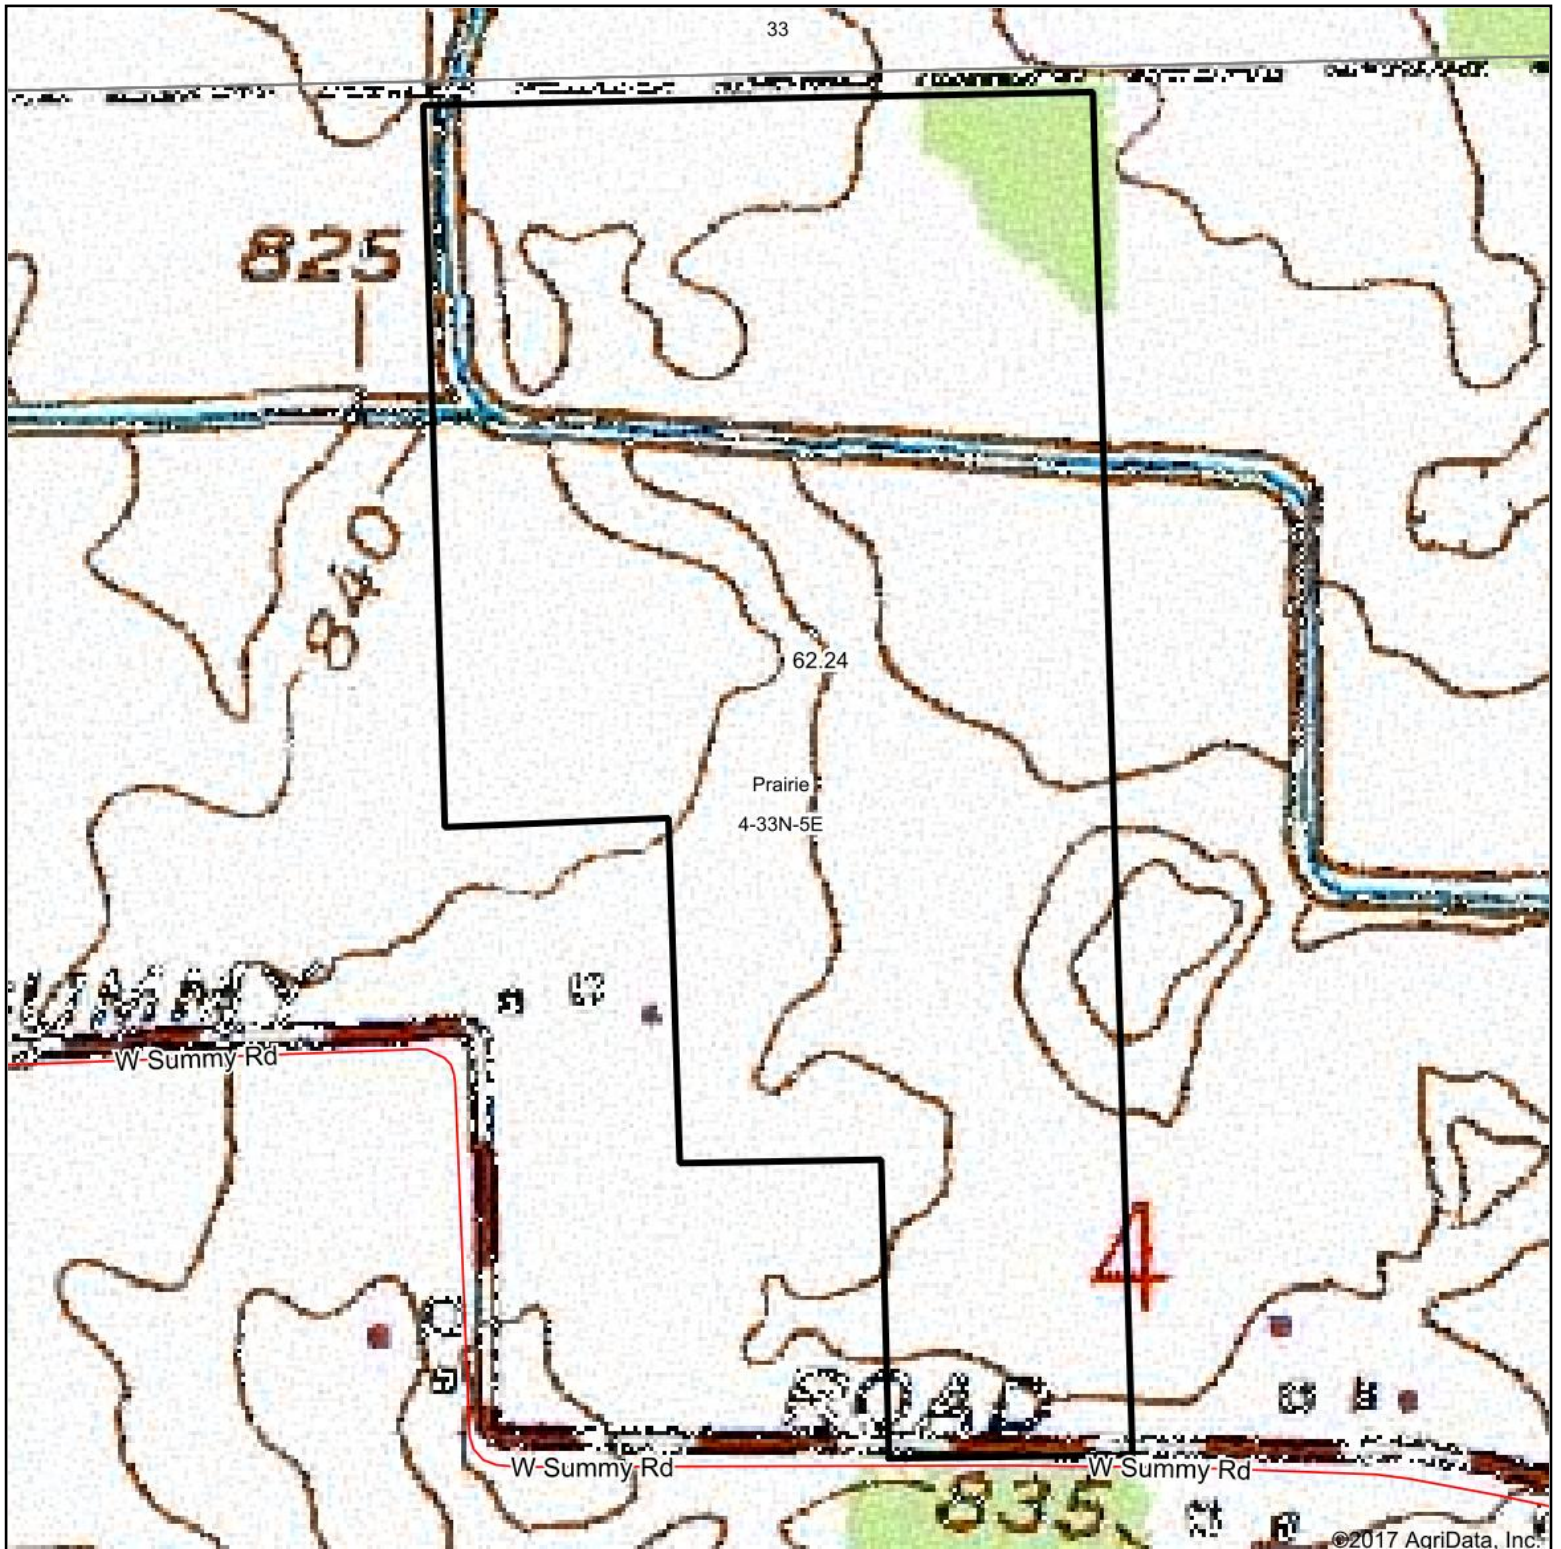

Topography Map

map center: 41° 20' 36.28, -85° 57' 17.04

0ft 433ft 866ft

Maps Provided By:

© AgriData, Inc. 2017

www.AgriDataInc.com

4-33N-5E
Kosciusko County
Indiana

10/31/2017