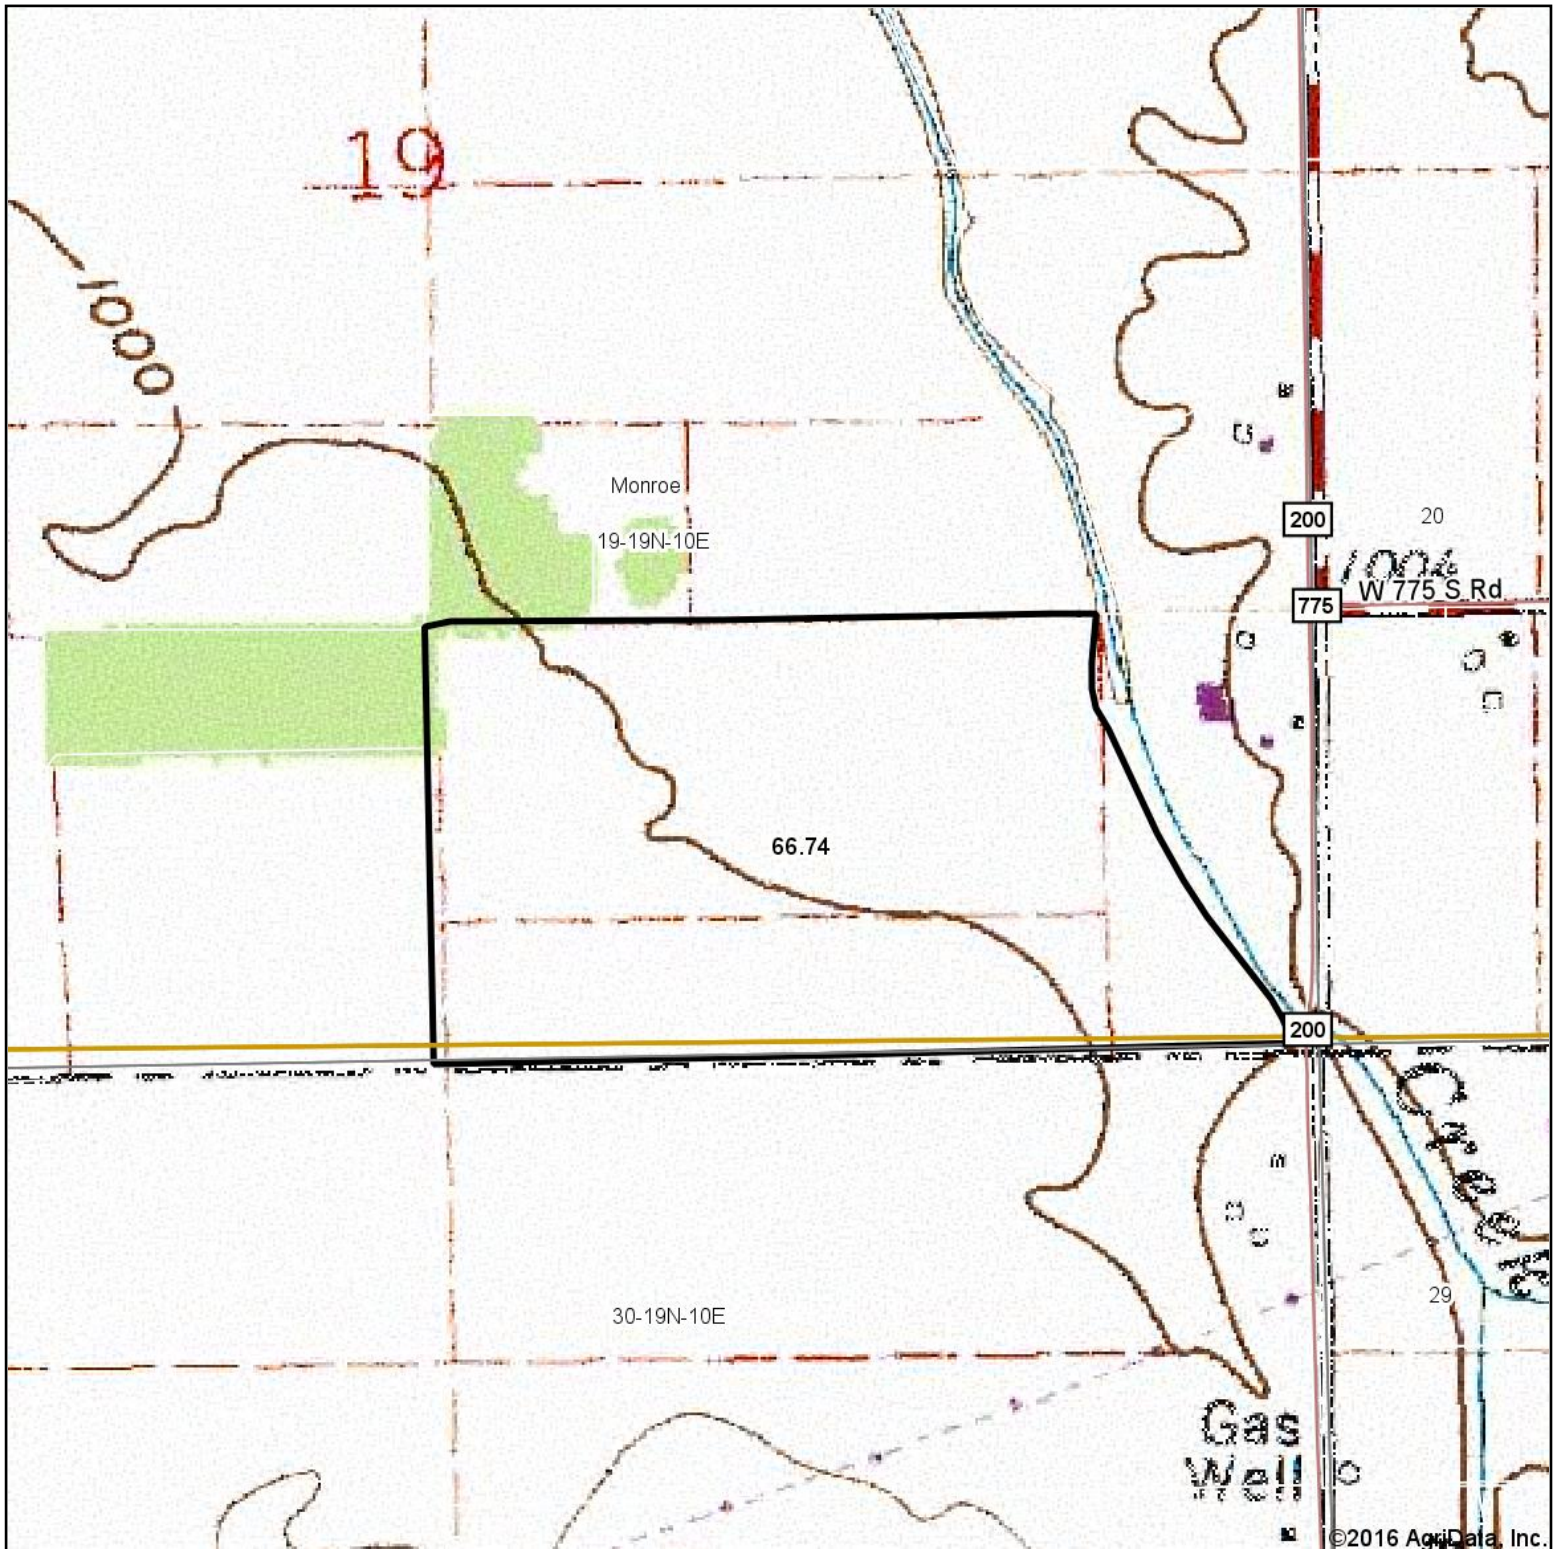

Topography Map

©2016 AgriData, Inc.

map center: 40° 4' 43.6, 85° 25' 42.69

19-19N-10E
Delaware County
Indiana

7/21/2016

Maps Provided By:

CUSTOMIZED ONLINE MAPPING
© AgriData, Inc. 2016 www.AgriDataInc.com