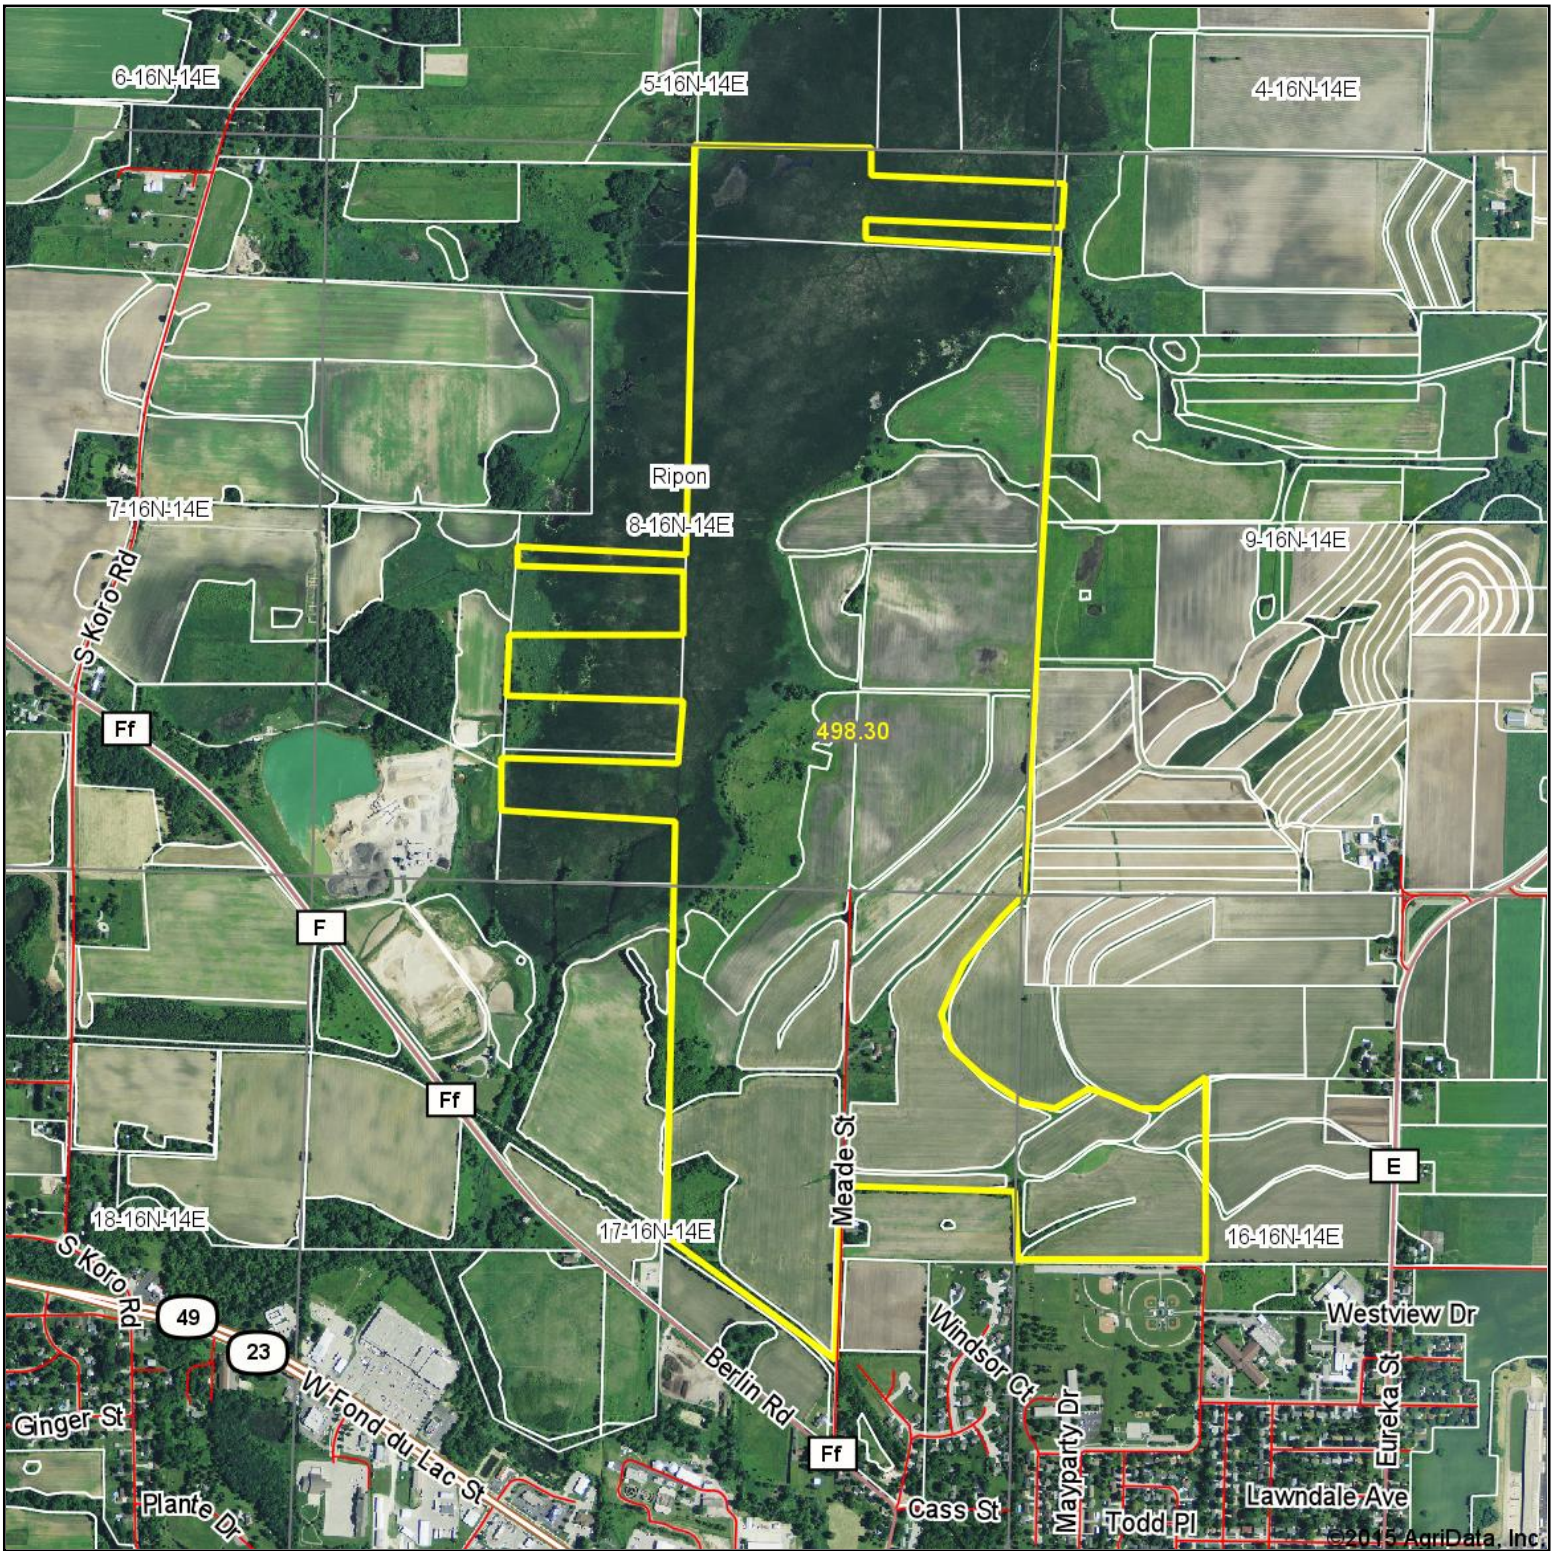

Aerial Map

map center: 43° 52' 5.21, 88° 51' 11.43
scale: 18160

8-16N-14E
Fond Du Lac County
Wisconsin

3/27/2015

Maps Provided By:

© AgriData, Inc. 2014 www.AgriDataInc.com