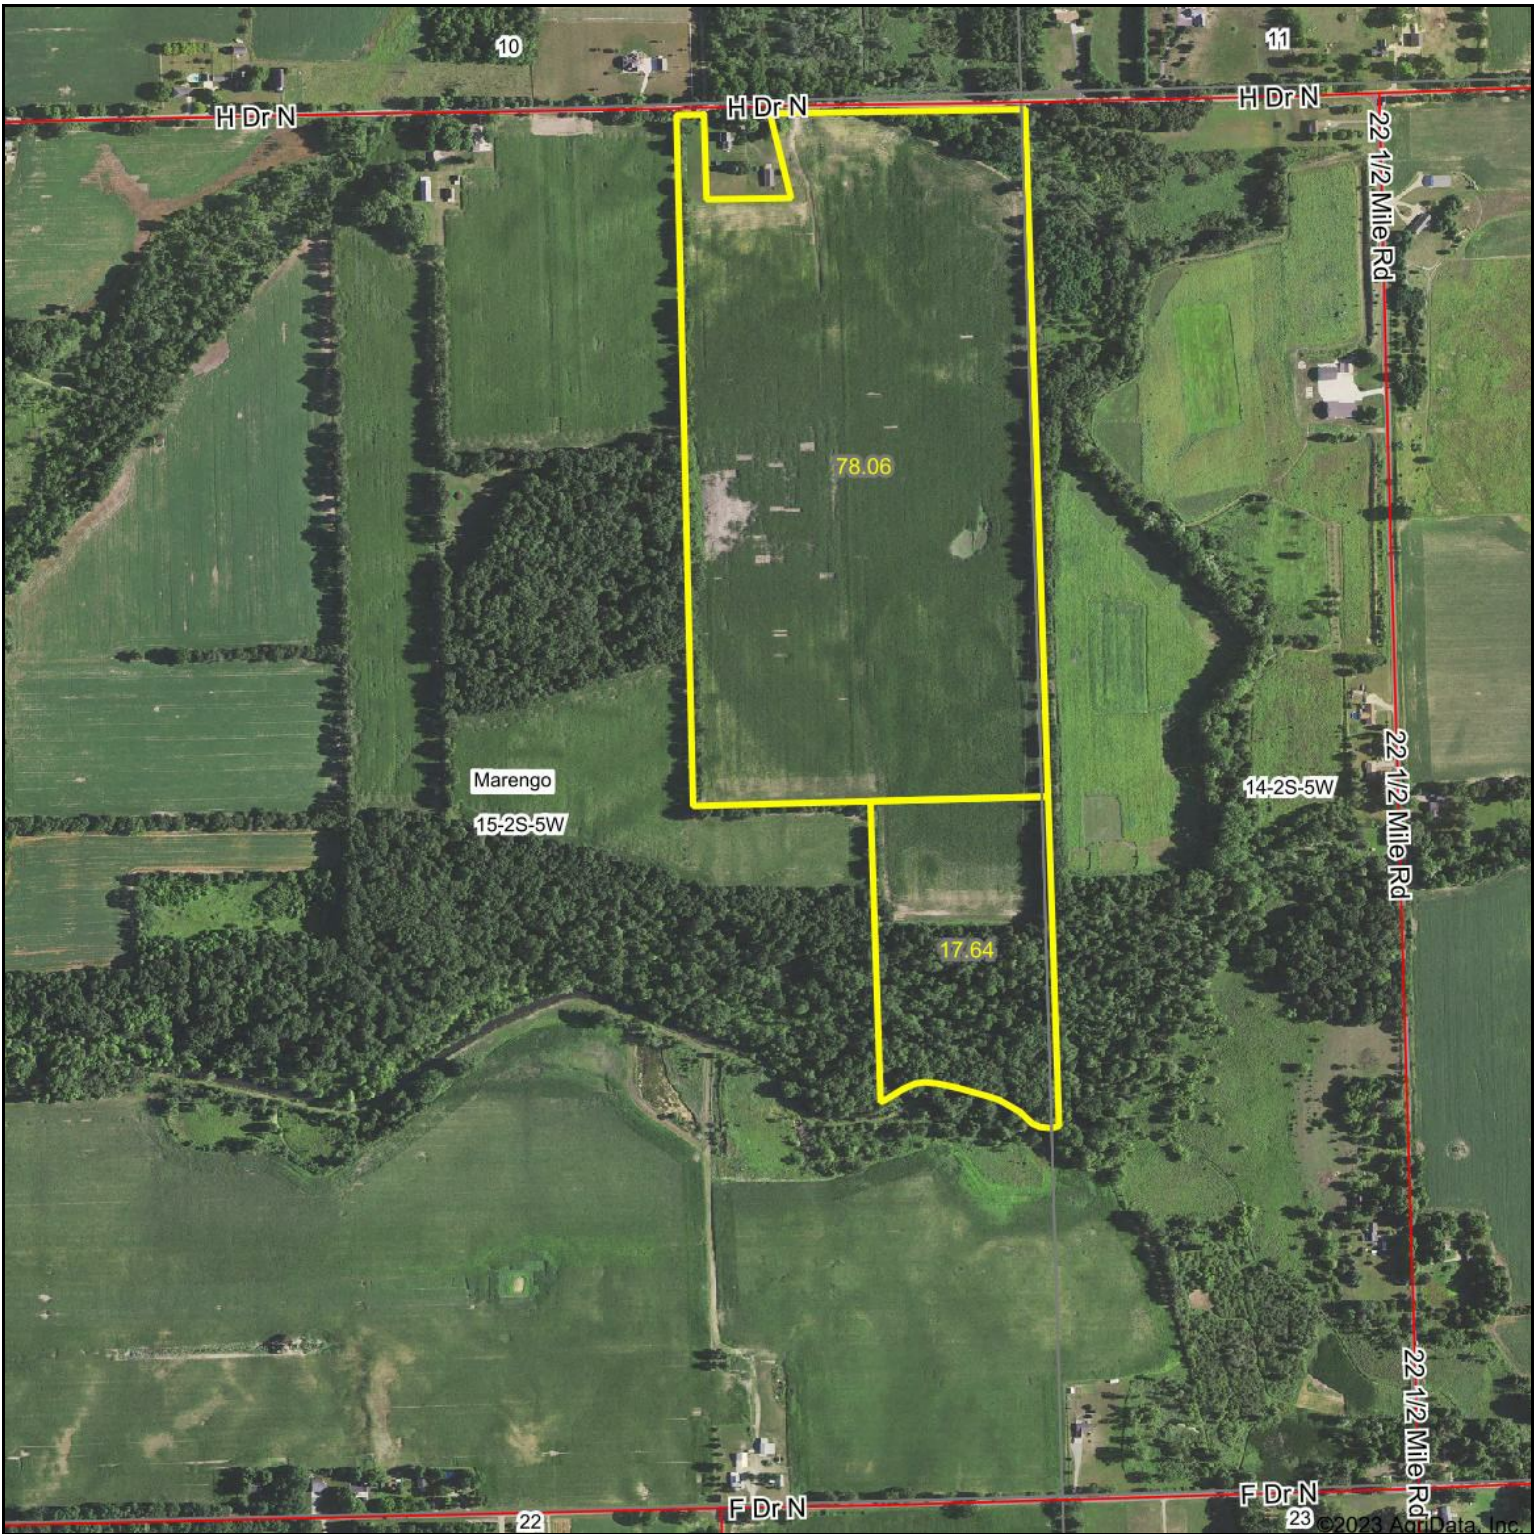

Postula Map

Map Center: 42° 17' 53.2, -84° 52' 17.6

0ft 830ft 1660ft

Maps Provided By:

© AgriData, Inc. 2023 www.AgrIDataInc.com

15-2S-5W
Calhoun County
Michigan

3/2/2023