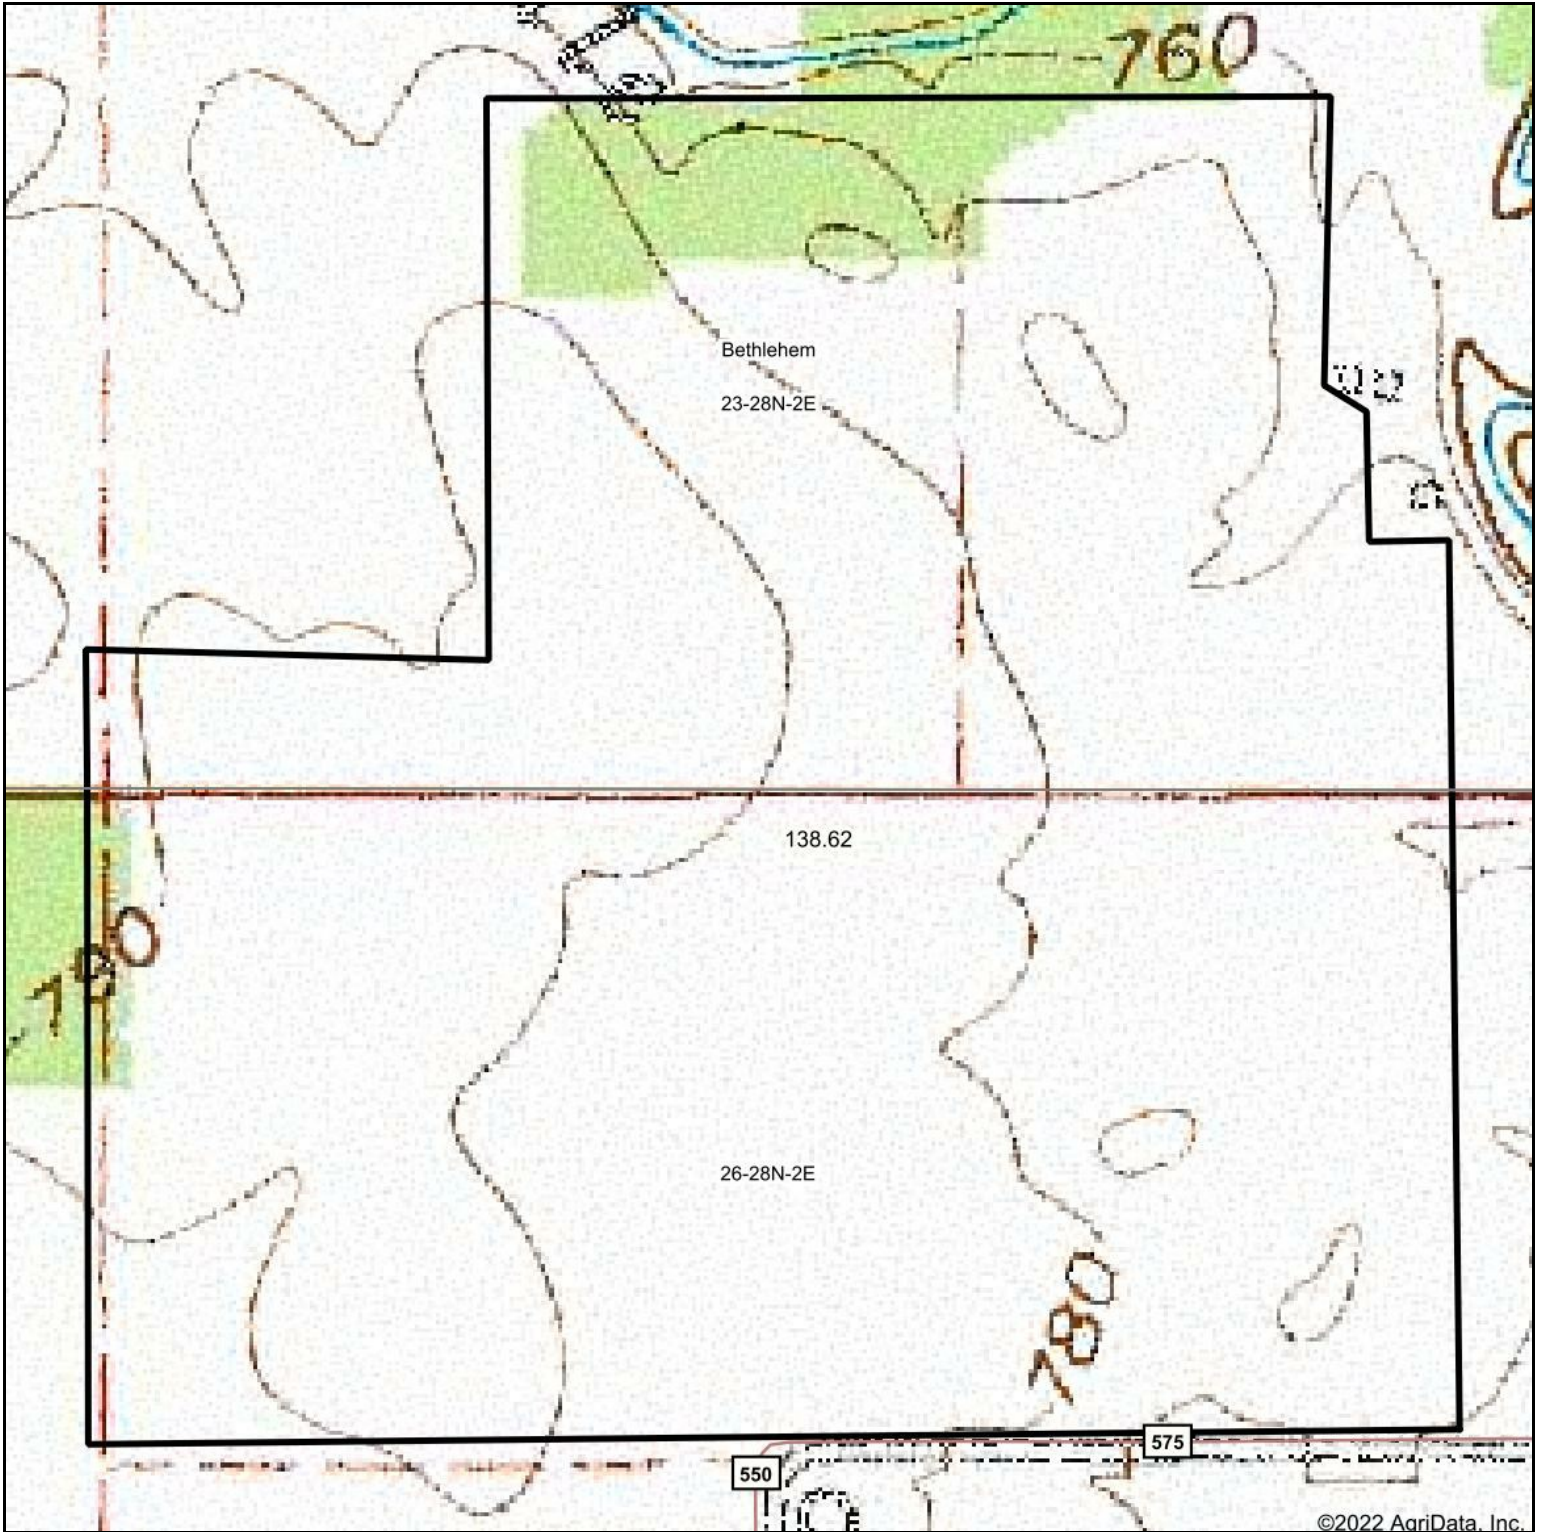

Topography Map

map center: 40° 51' 6.87, -86° 16' 13.77

23-28N-2E
Cass County
Indiana

12/16/2022

Maps Provided By:

© AgriData, Inc. 2021 www.AgriDataInc.com