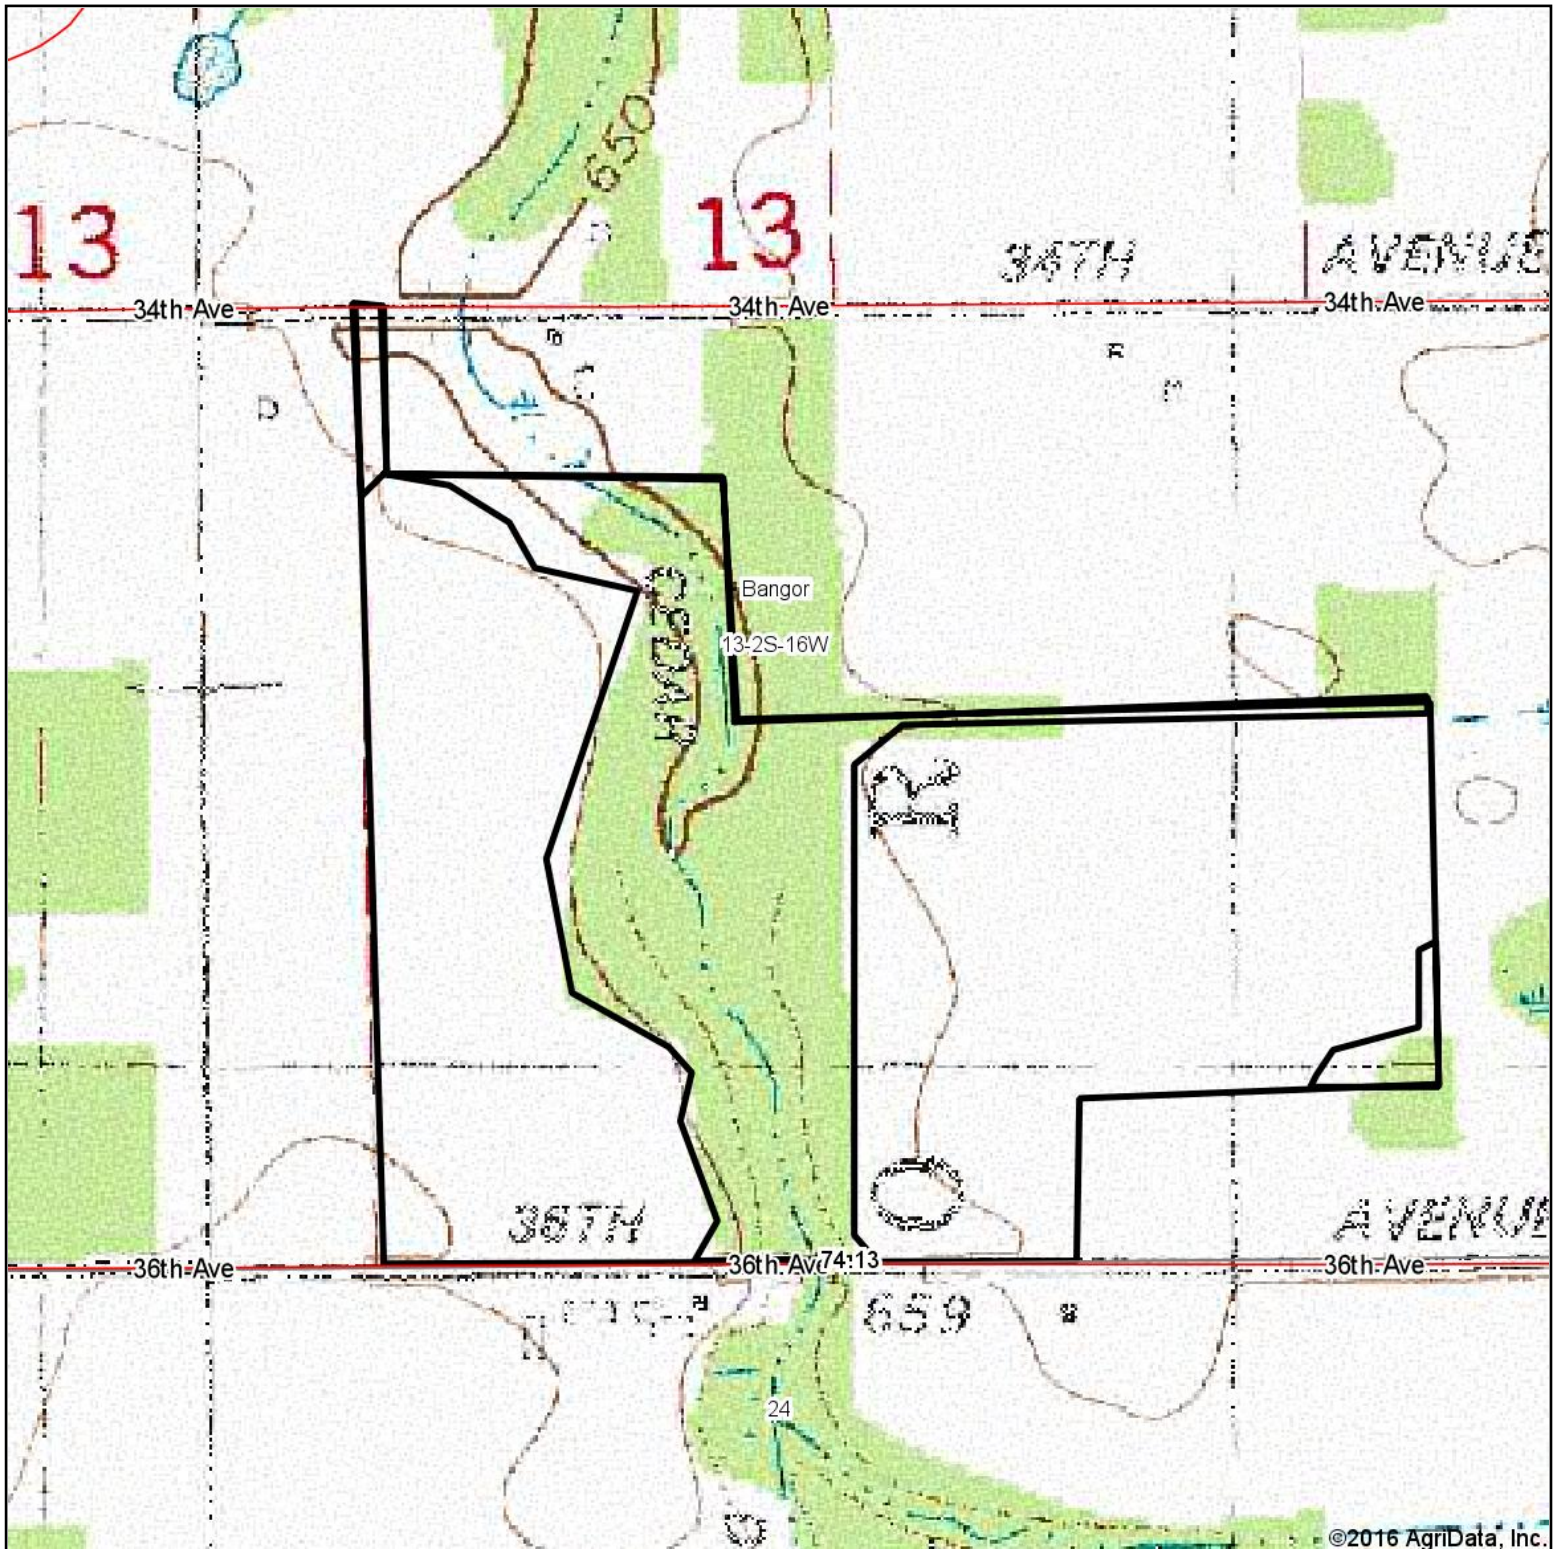

Topography Map

map center: 42° 17' 27.57, -86° 7' 9.01

0ft 607ft 1214ft

Maps Provided By:

© AgriData, Inc. 2016

www.AgriDataInc.com

13-2S-16W
Van Buren County
Michigan

12/1/2016