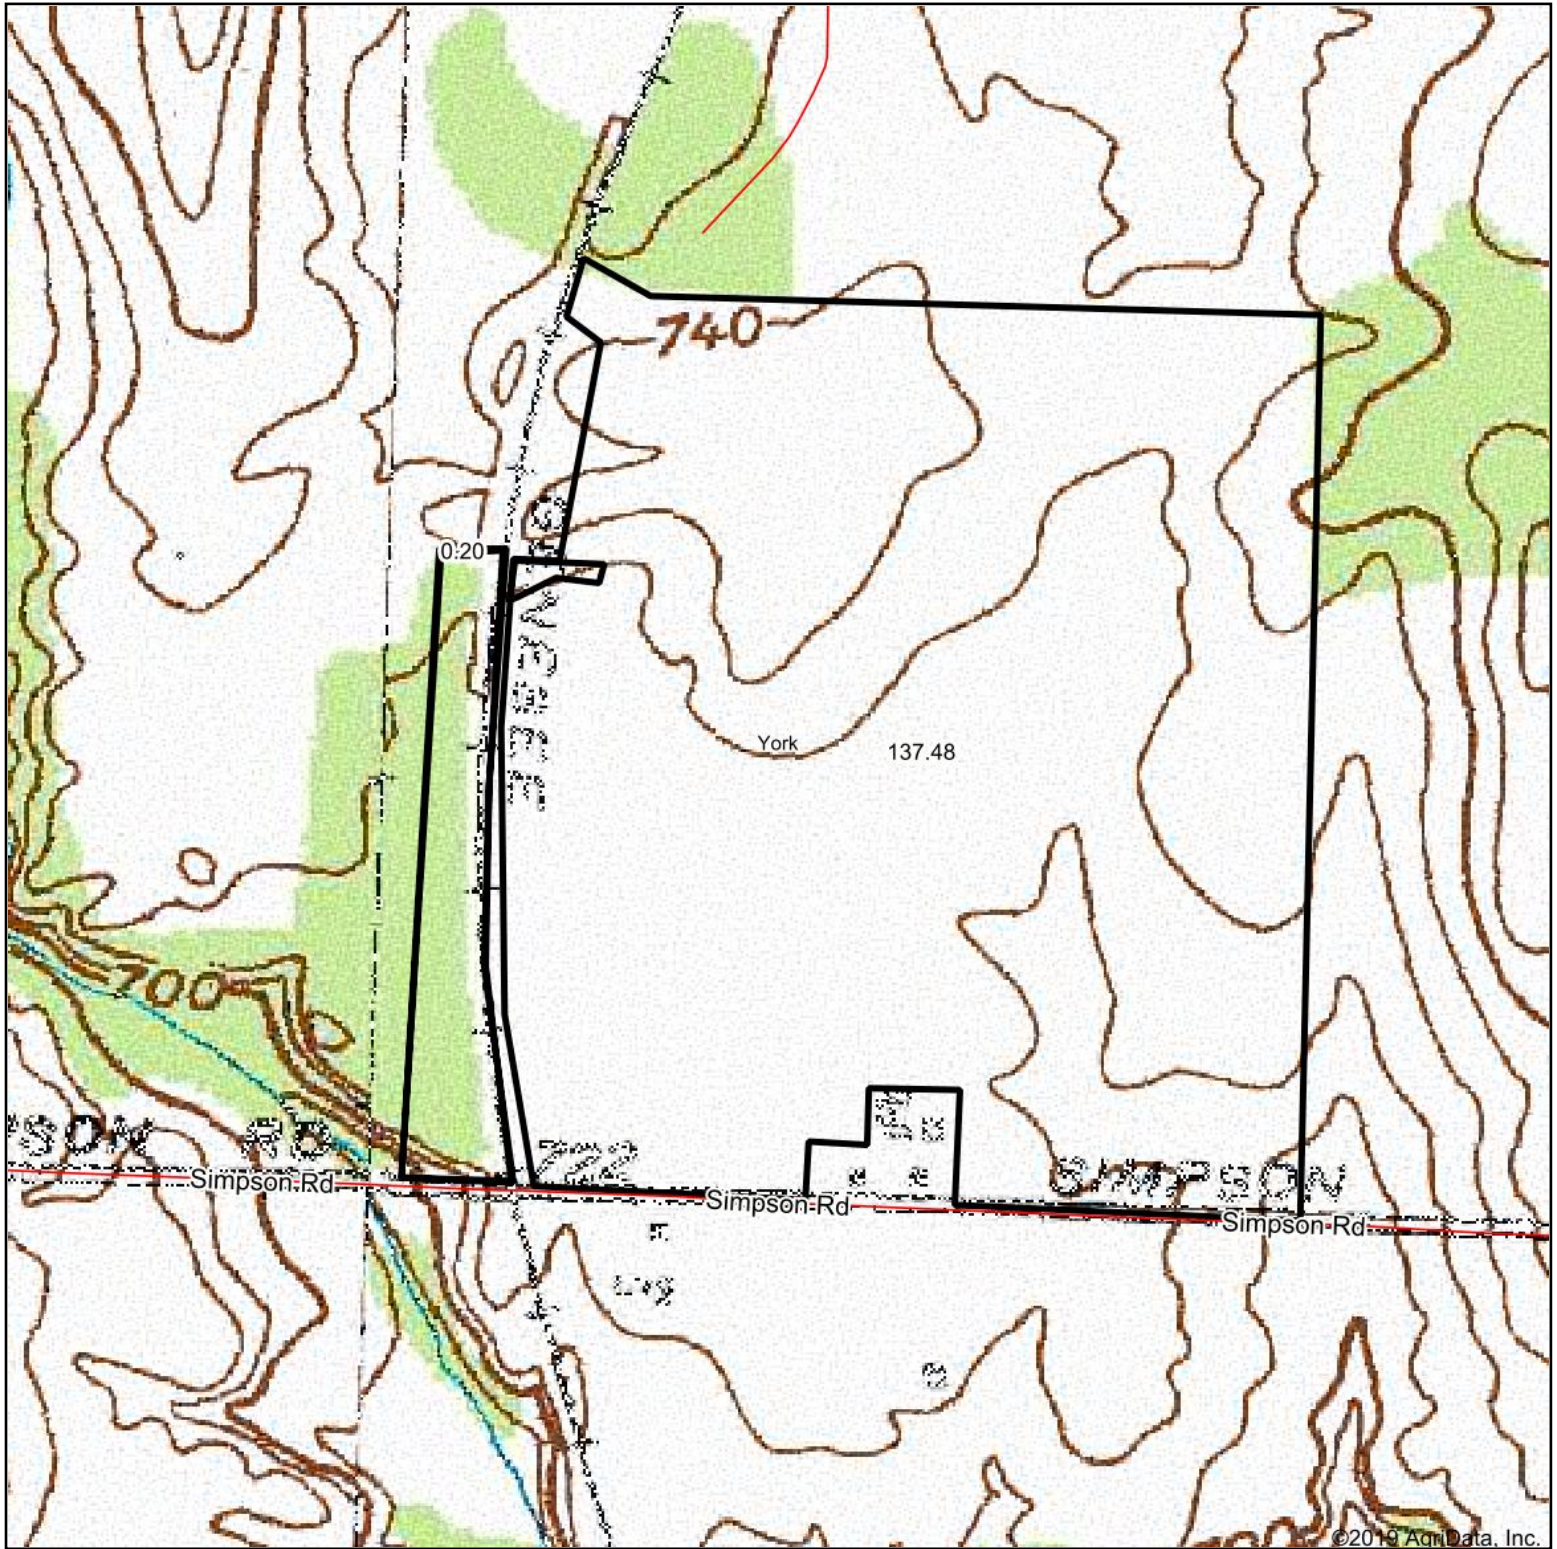

Topography Map

©2019 AgriData, Inc.

map center: 42° 54' 26.33, -77° 52' 13.26

Maps Provided By:

© AgriData, Inc. 2019

www.AgridataInc.com

Livingston County
New York

1/22/2020