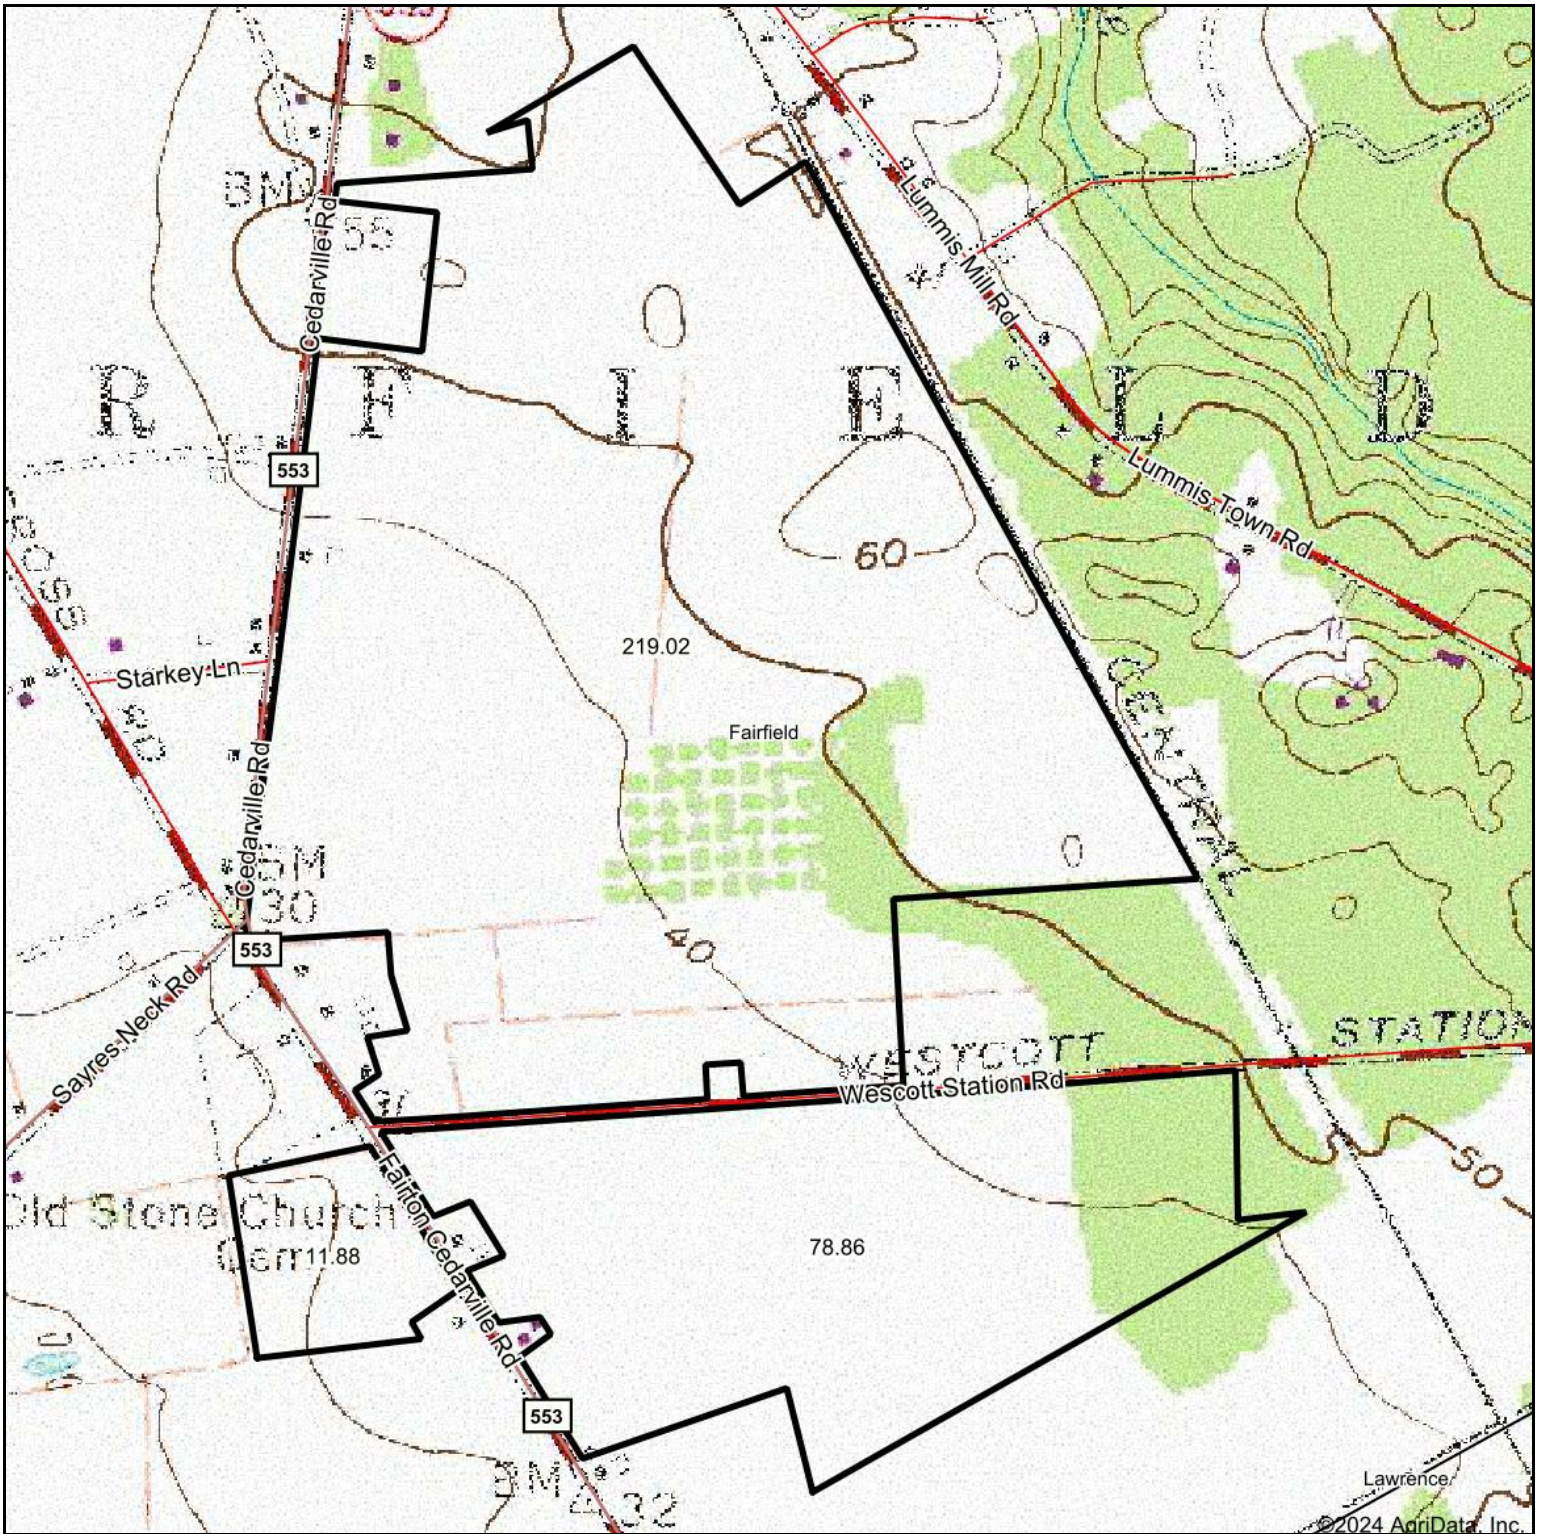

# Topography Map

Map Center: 39° 21' 47.96, -75° 13' 4.35

Maps Provided By:

© AgriData, Inc. 2023 www.AgriDataInc.com

**Cumberland County  
New Jersey**

1/5/2024