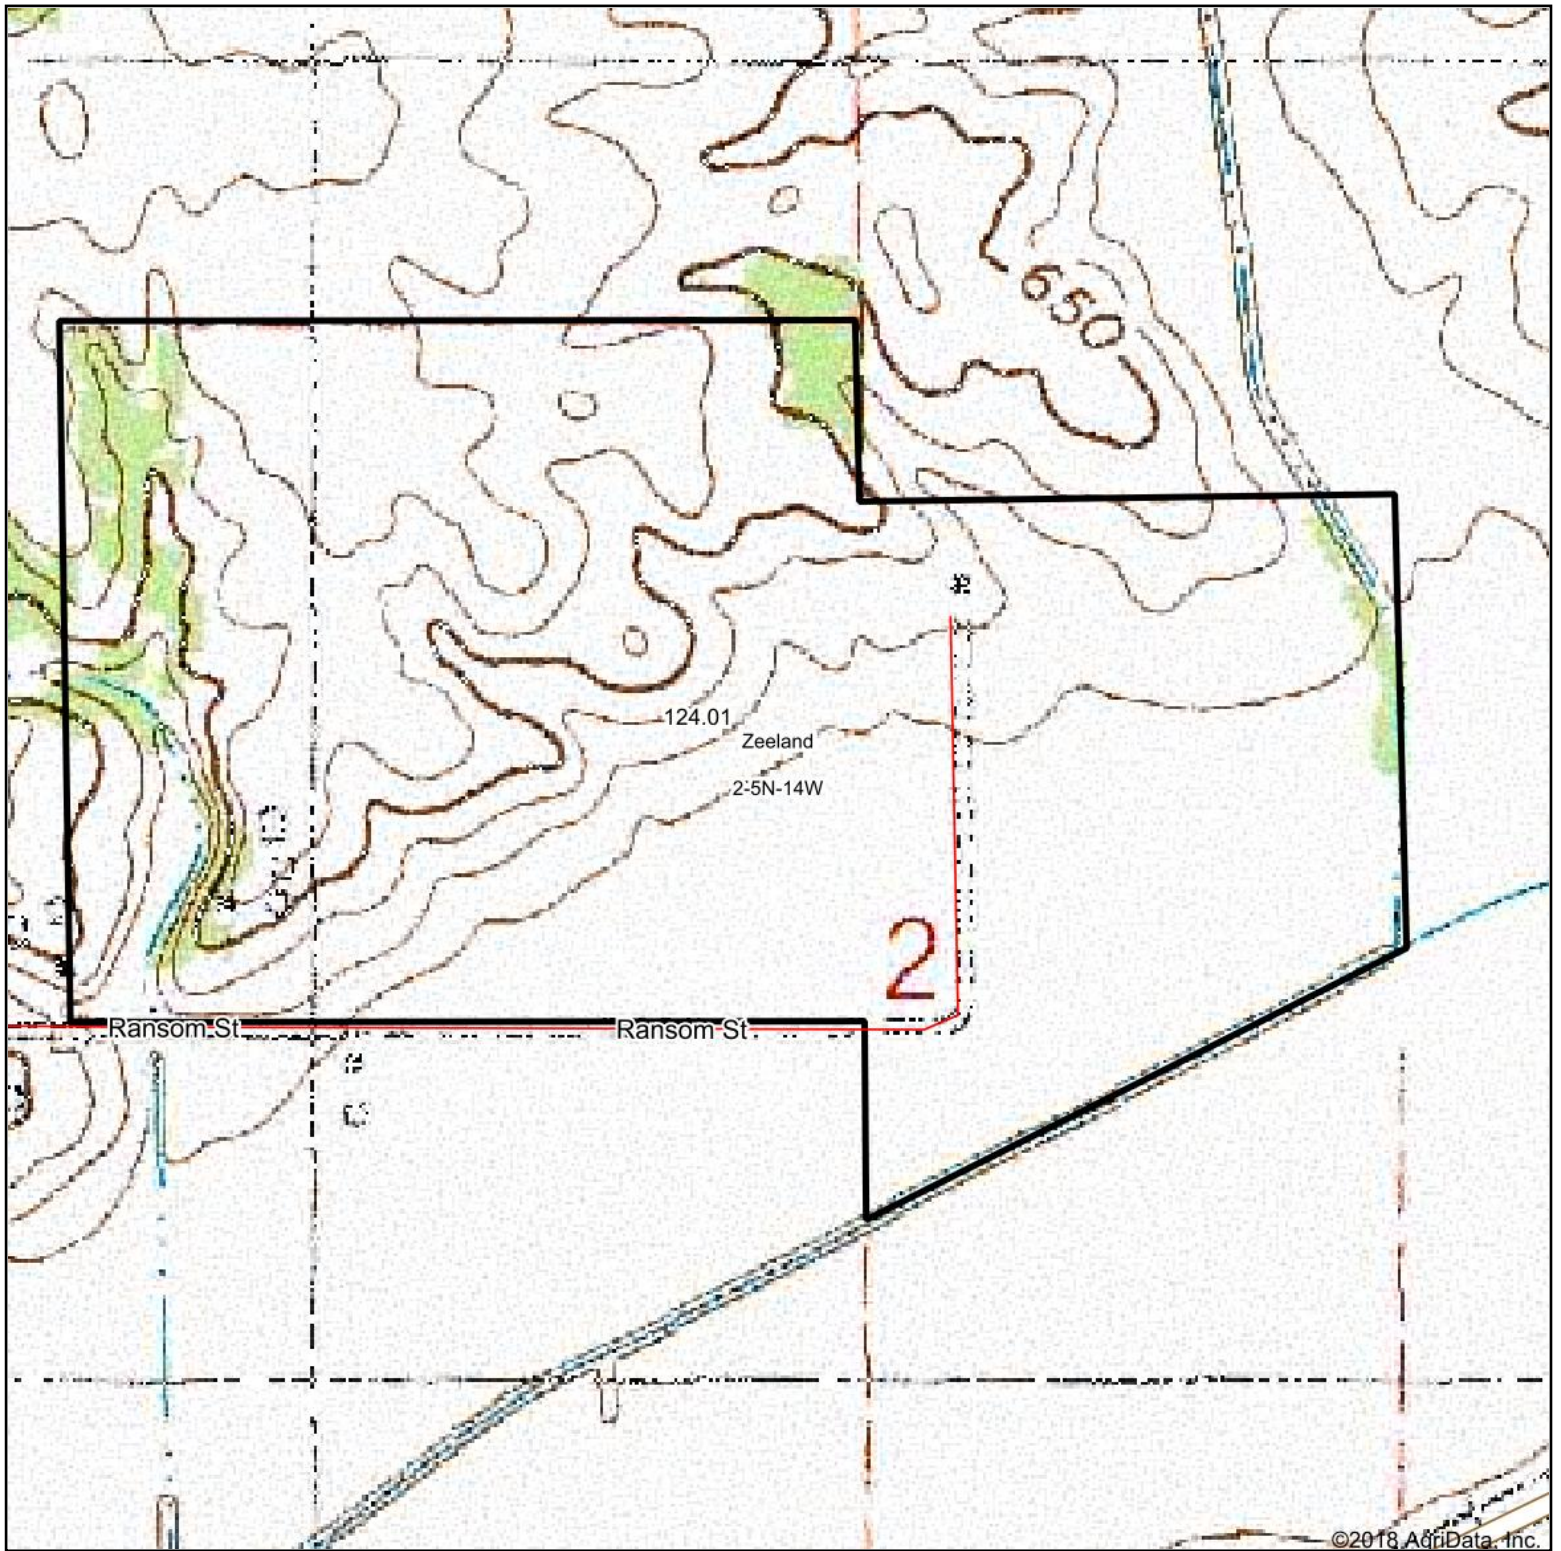

Topography Map

©2018 AgriData, Inc.

map center: 42° 50' 58.72, -85° 55' 51.6

Maps Provided By:

2-5N-14W
Ottawa County
Michigan

5/15/2018