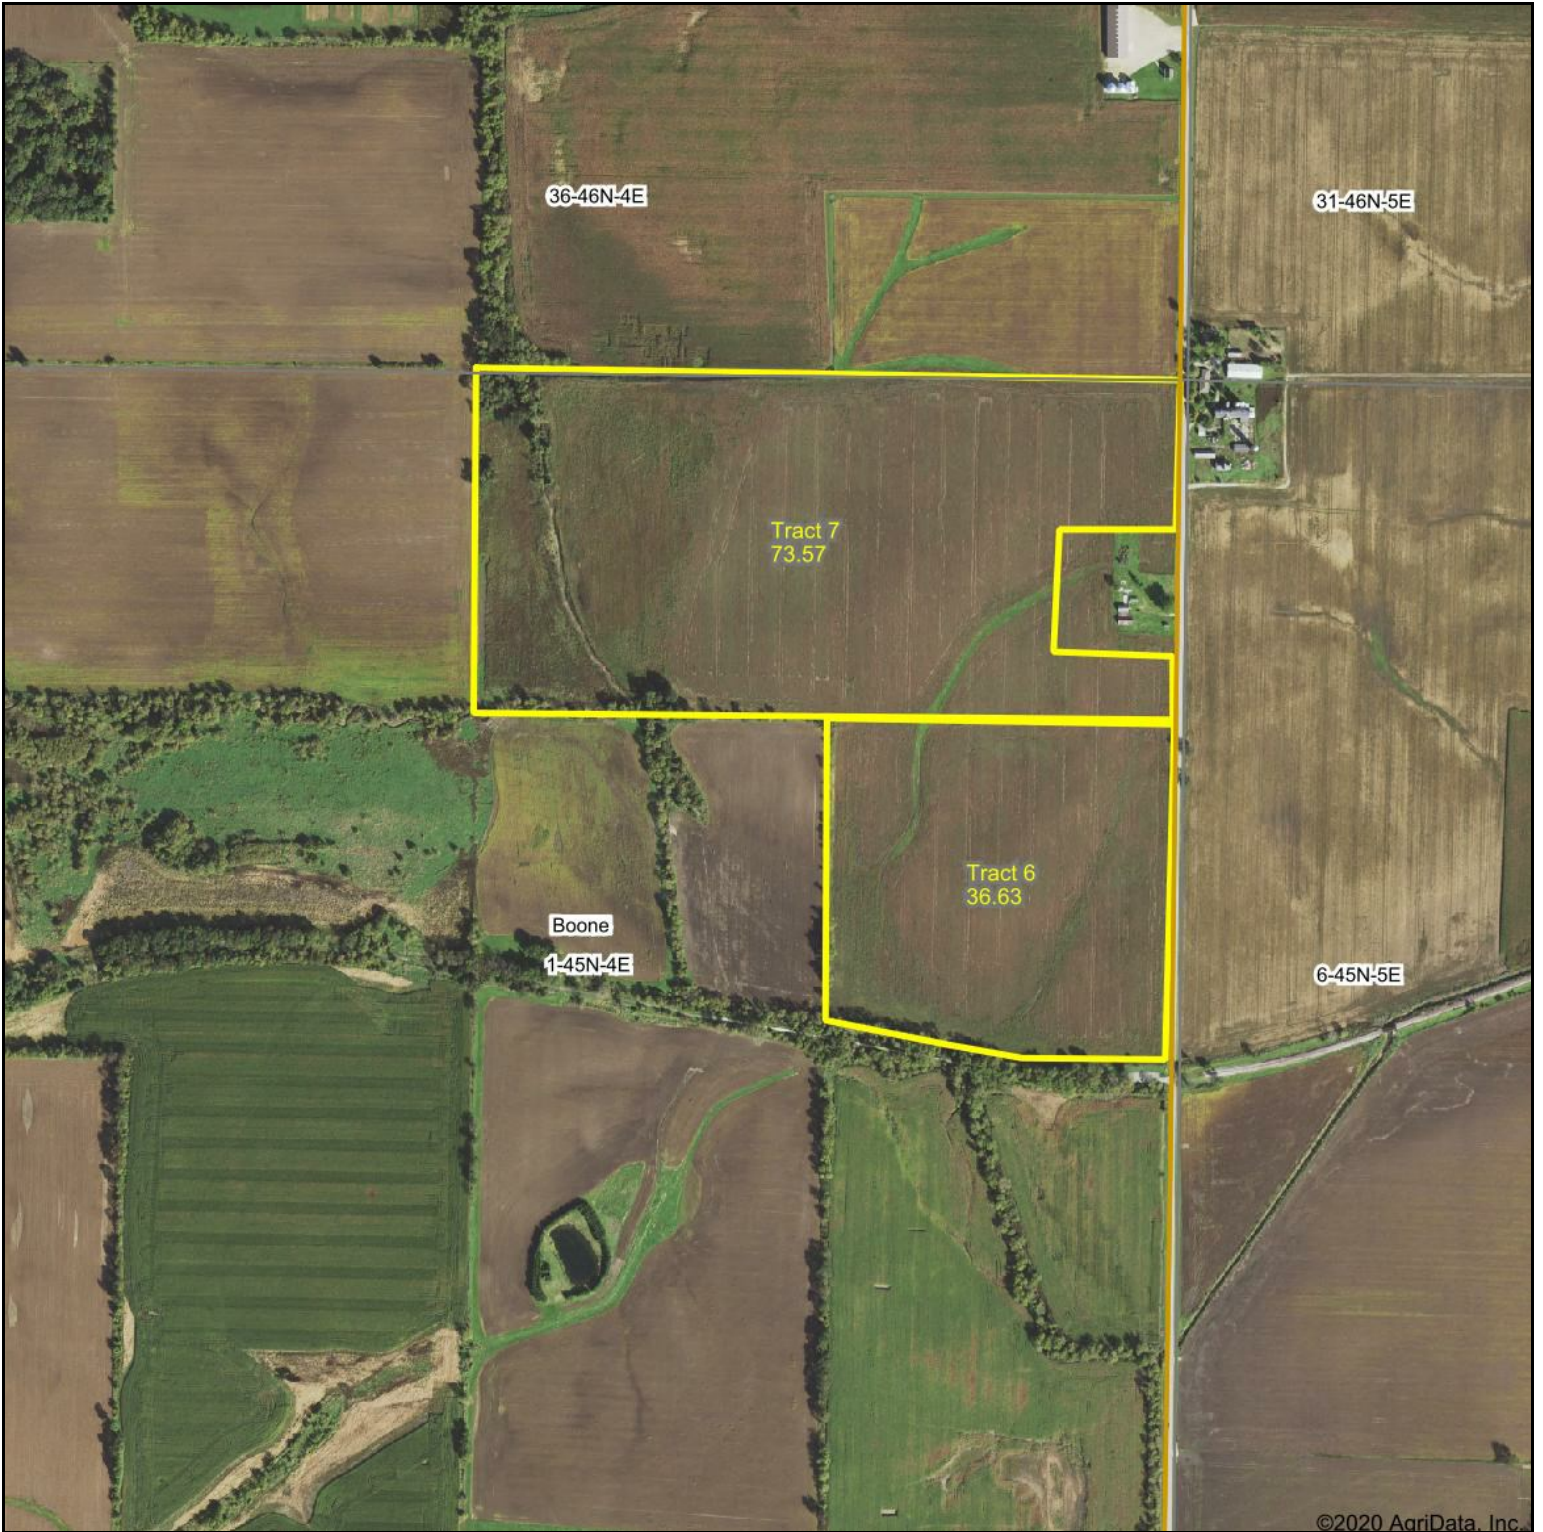

Tract 6&7 FSA Map

©2020 AgriData, Inc.

Map Center: 42° 24' 39.2, -88° 42' 41.89

1-45N-4E
Boone County
Illinois

11/11/2020

Maps Provided By:

© AgriData, Inc. 2020 www.AgriDataInc.com