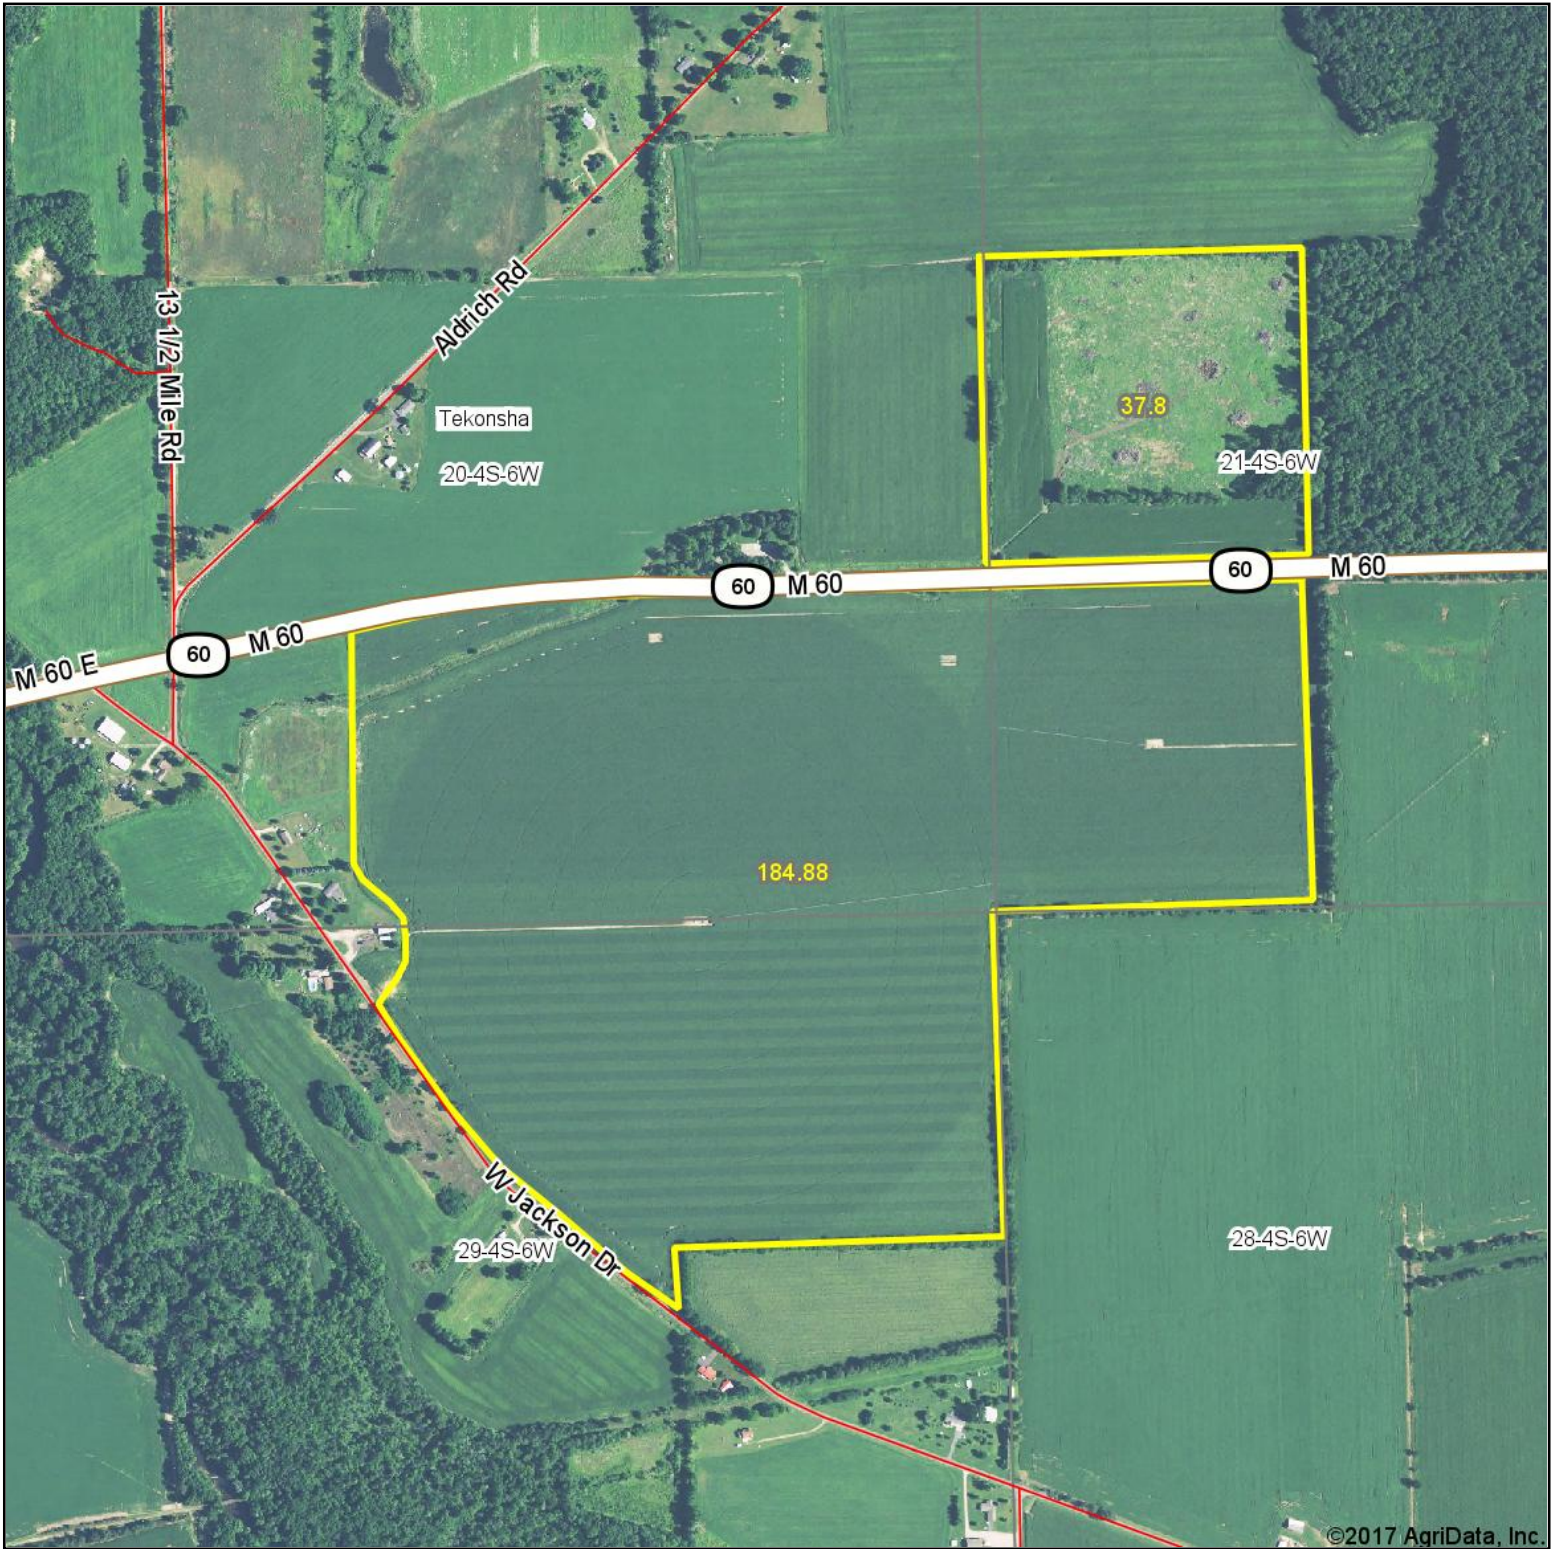

Aerial Map

map center: 42° 8' 1.04, -84° 55' 21.27

8-4S-5W
Calhoun County
Michigan

6/8/2017

Aerial Map

map center: 42° 6' 13.32, -85° 1' 25.87

Maps Provided By:
surety
CUSTOMIZED ONLINE MAPPING
© AgriData, Inc. 2017 www.AgriDataInc.com

20-4S-6W
Calhoun County
Michigan

6/8/2017