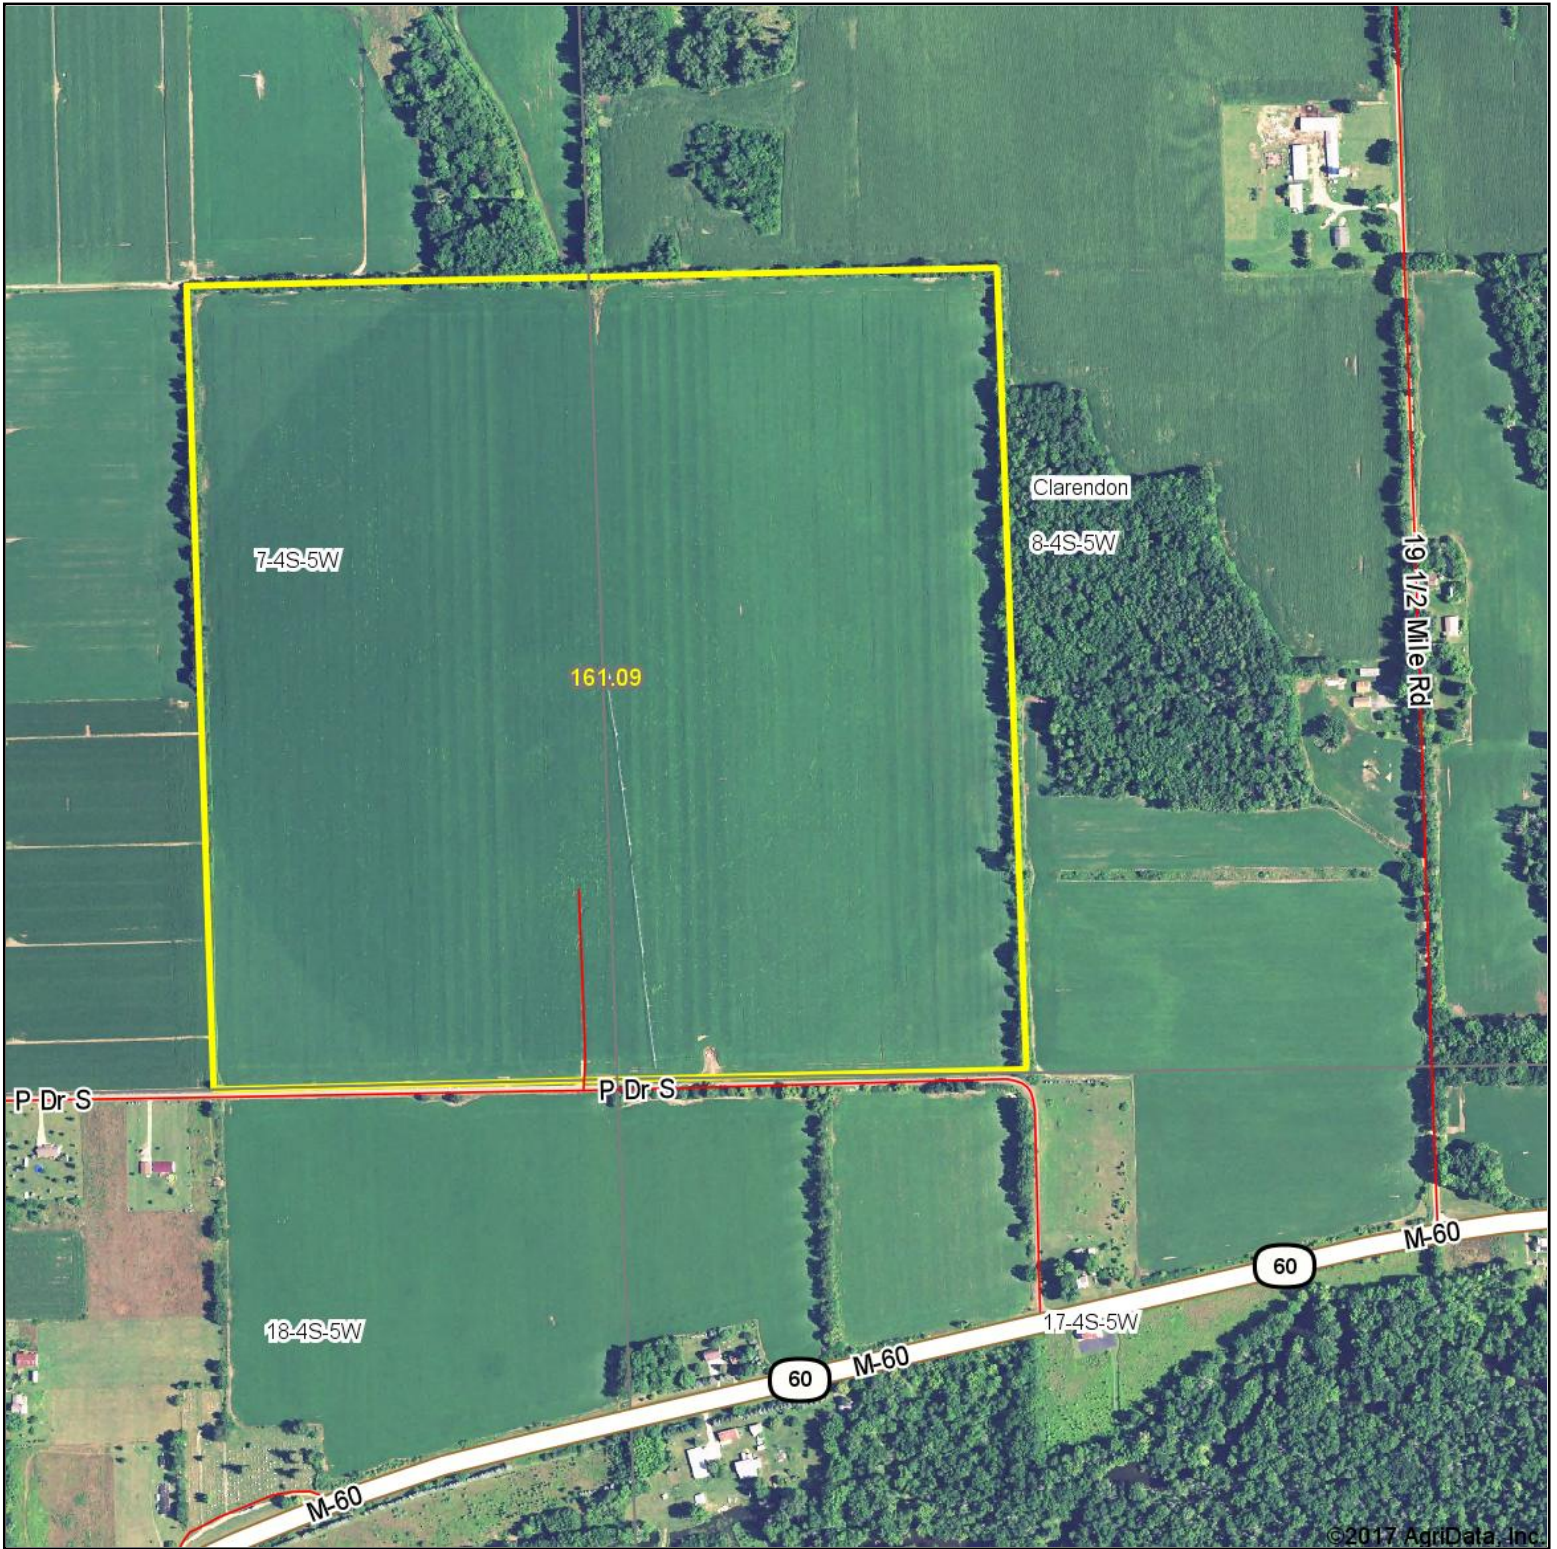

Aerial Map

map center: 42° 8' 1.04, -84° 55' 21.27

8-4S-5W
Calhoun County
Michigan

6/8/2017

Aerial Map

map center: 42° 6' 13.32, -85° 1' 25.87

Maps Provided By:
surety
CUSTOMIZED ONLINE MAPPING
© AgriData, Inc. 2017 www.AgriDataInc.com

20-4S-6W
Calhoun County
Michigan

6/8/2017