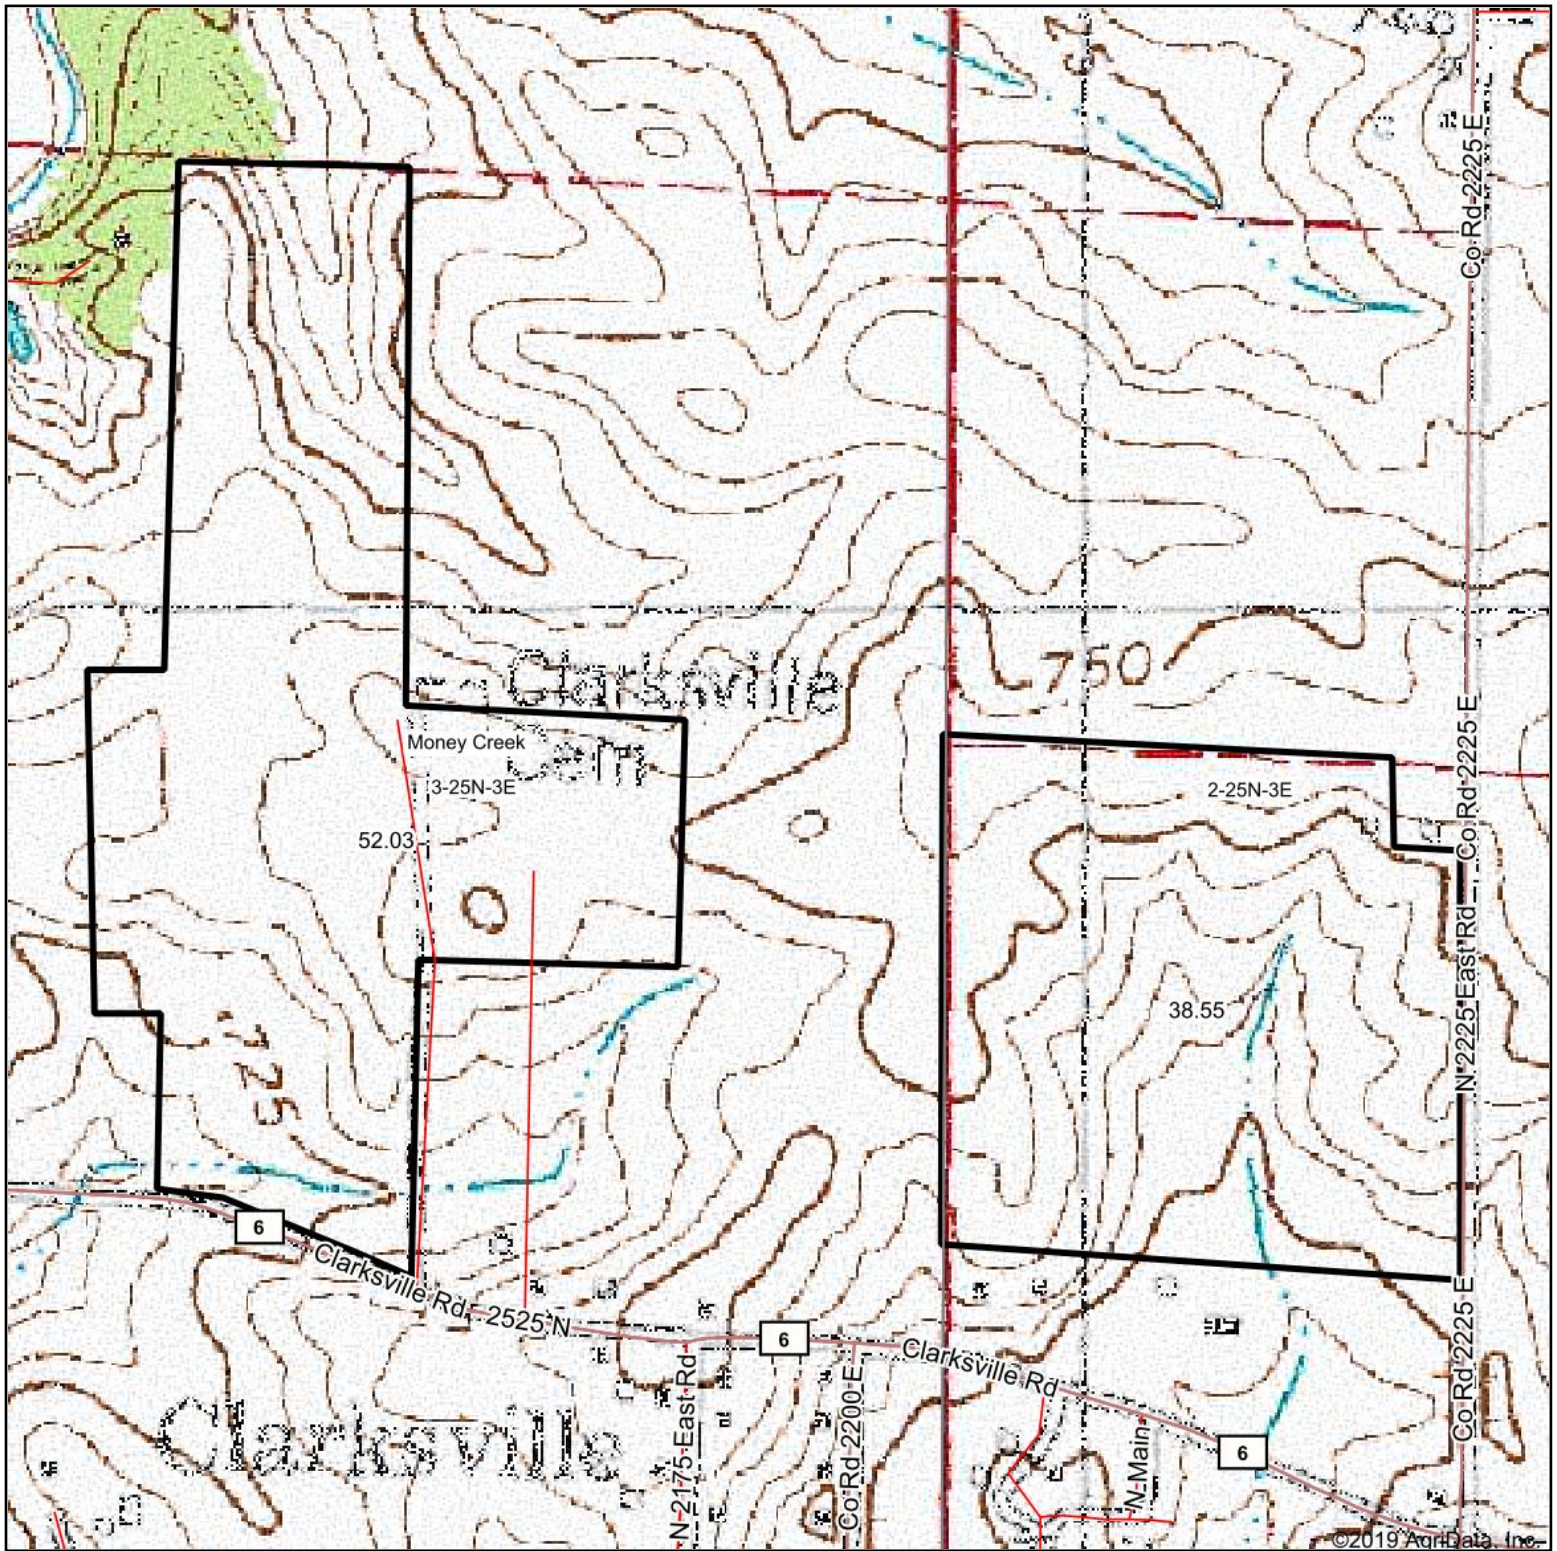

Topography Map

map center: 40° 39' 17.27, -88° 50' 52.86

3-25N-3E
McLean County
Illinois

12/12/2019