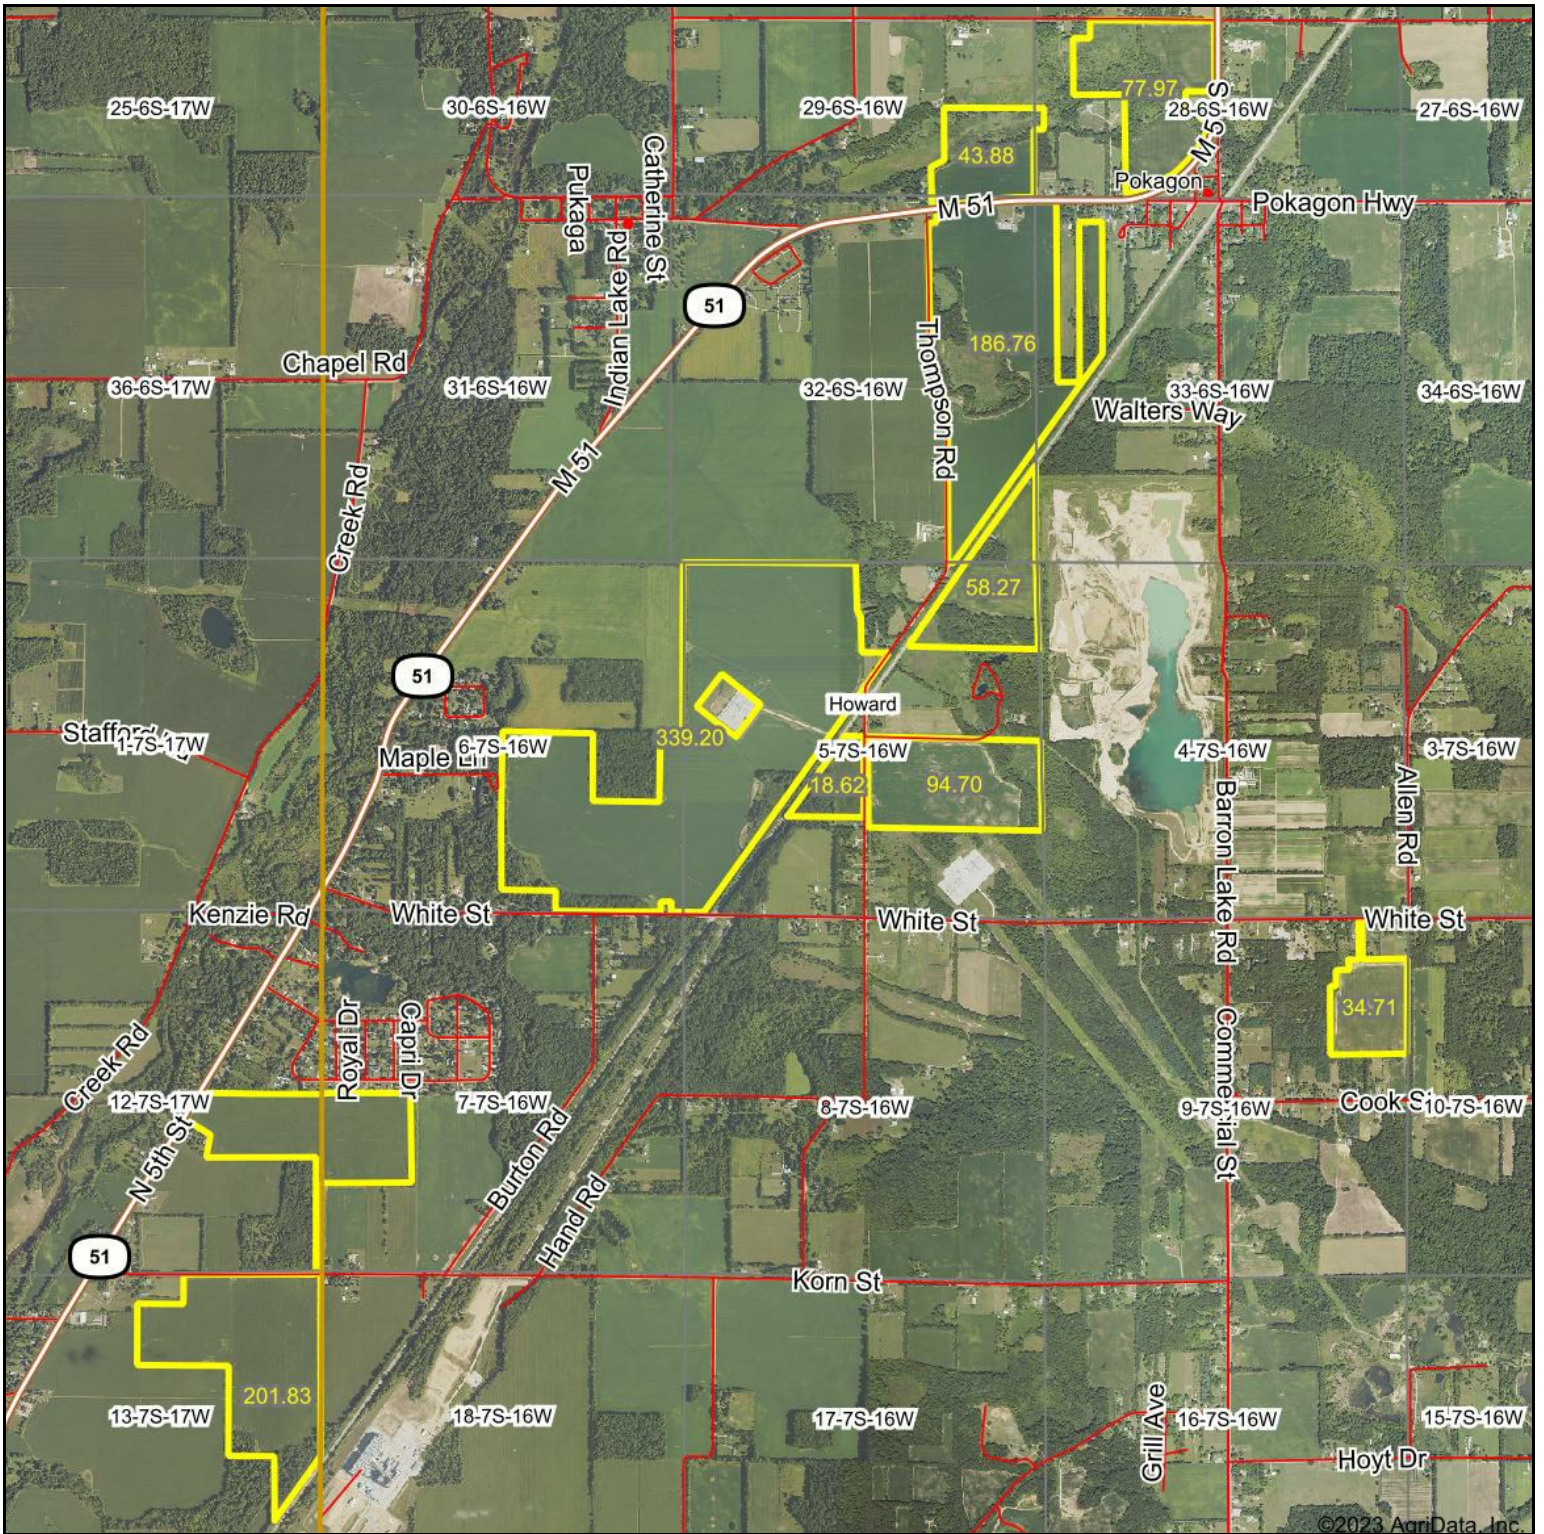

Thrall Map

©2023 AgriData, Inc.

Map Center: 41° 53' 24.64, -86° 11' 59.14

5-7S-16W
Cass County
Michigan

© AgriData, Inc. 2023 www.AgrIDataInc.com