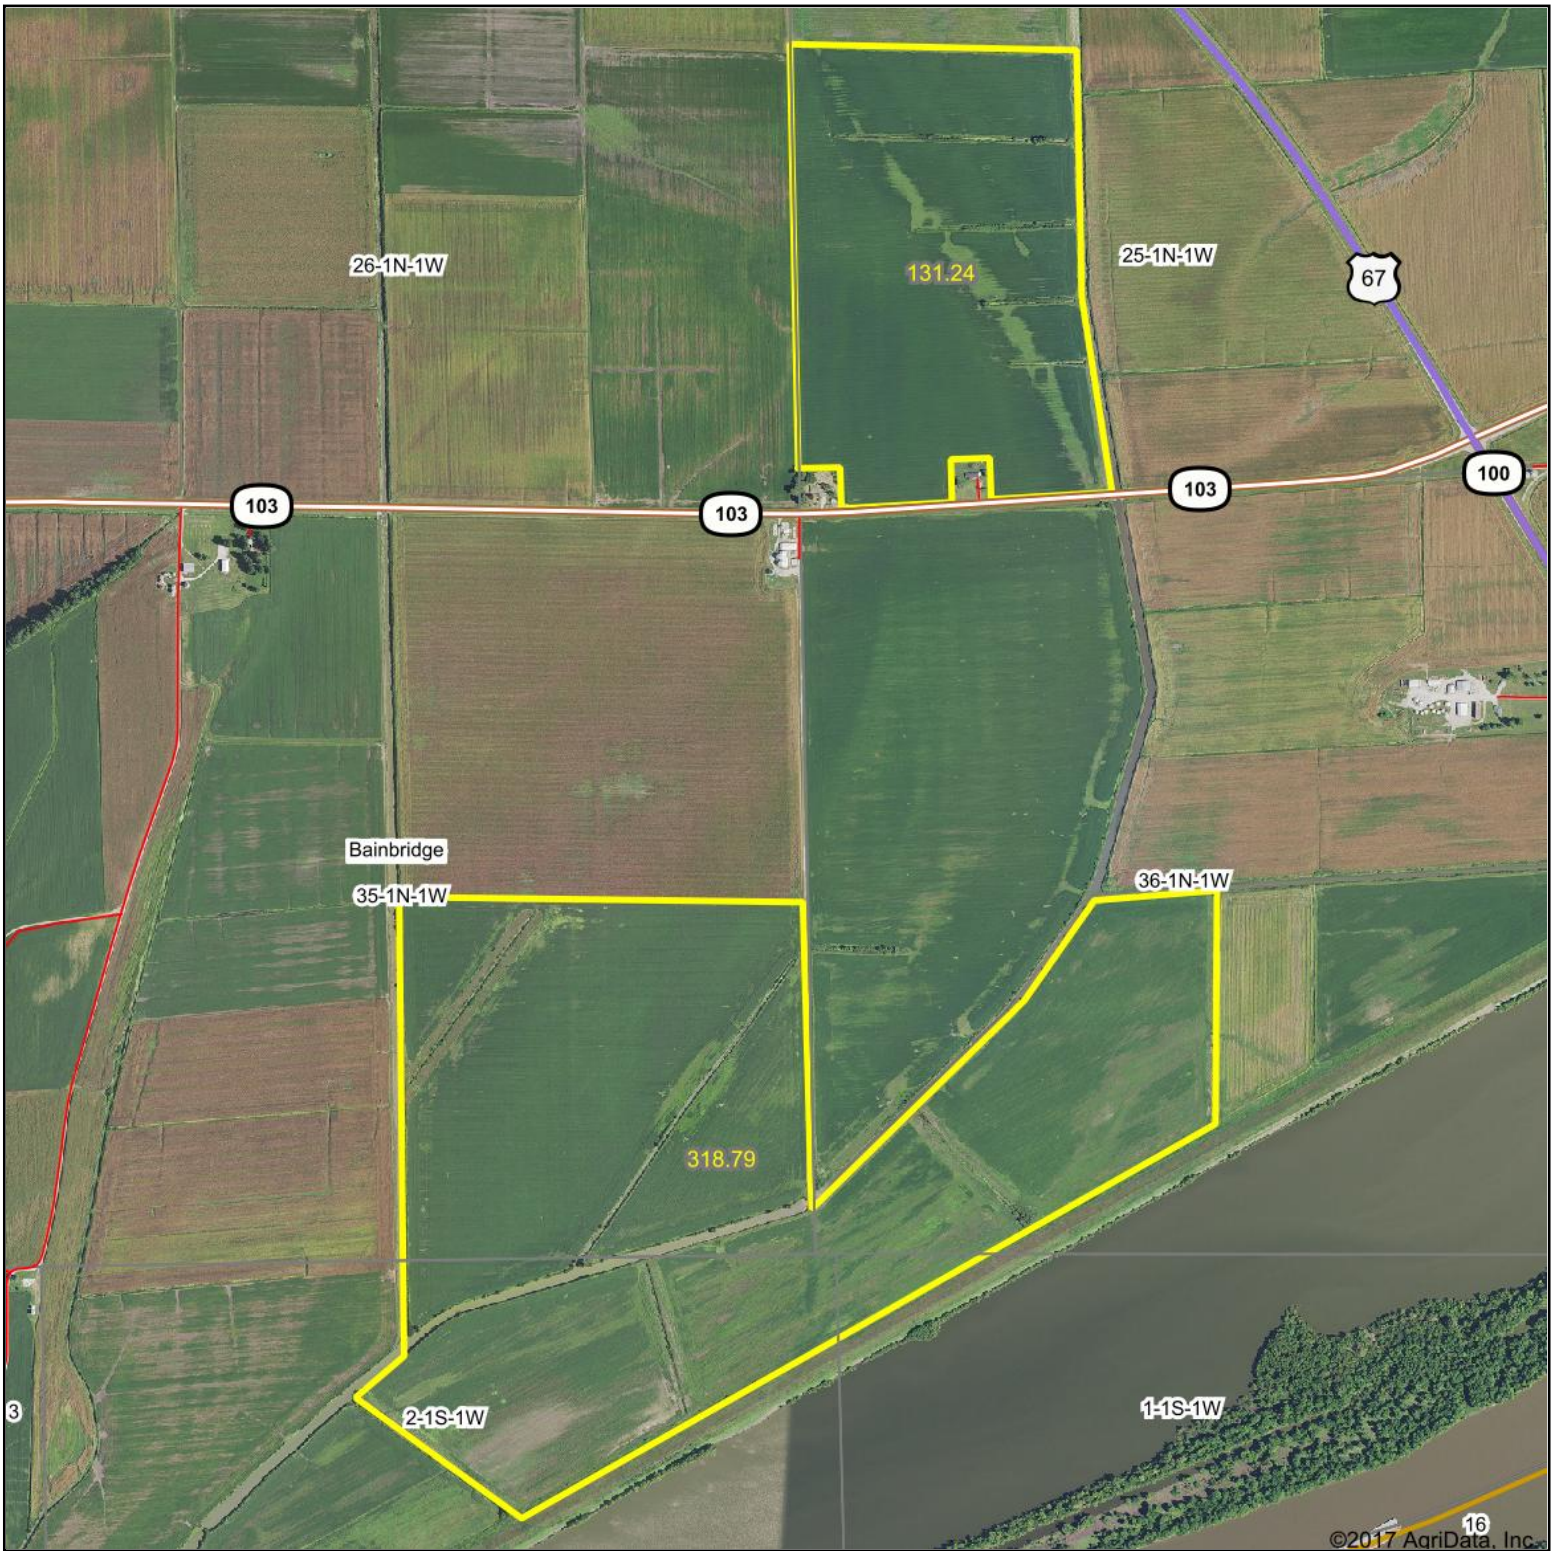

Aerial Map

map center: 40° 1' 22.96, -90° 28' 25.39

Maps Provided By:

© AgriData, Inc. 2017

www.AgriDataInc.com

35-1N-1W
Schuyler County
Illinois

12/19/2017